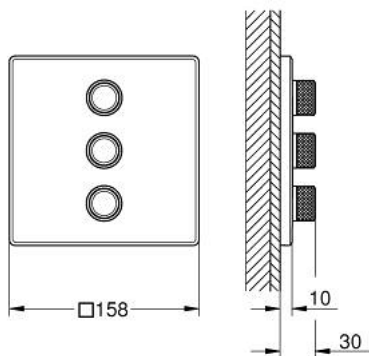

29 127 MG0 GROHTHERM SMARTCONTROL TRIPLE VOLUME CONTROL TRIM

PRODUCT DESCRIPTION

- Tyc: satin graphite
- trim set for GROHE Rapido SmartBox (35 600/35 604)
- metal wall escutcheon with GROHE FastFixation (covered escutcheon and shaft sealing, covered fixing), retroactively 6° adjustable
- GROHE LongLife finish
- GROHE SmartControl - control the shower with intuitive push/turn button
- exchangeable symbols
- GROHE TurboStat - compact cartridge with wax thermoelement
- GROHE SafeStop safety button at 38°C (calibration required)
- GROHE SafeStop Plus - optional temperature limiter at 43°C or 46°C included
- built-in non return valves and dirt strainers
- multiple outlets can be run simultaneously
- without roughing-in set 35 600/35 604 (please order separately)
- flow performance: outlet A = 23 l/min, outlet B = 27 l/min, outlet C = 23 l/min, outlet A + B = 33 l/min, outlet A + B + C = 36 l/min

29 127 MG0 GROHTHERM SMARTCONTROL TRIPLE VOLUME CONTROL TRIM

SPARE PARTS

- 1: Push button (Spare part-nr. 48361MG0)
- 2: escutcheon (Spare part-nr. 48368MG0)
- 3: Mounting plate (Spare part-nr. 48365000)
- 4: Cartridge (Spare part-nr. 48359000)
- 4.1: Spindle (Spare part-nr. 49088000)
- 5: Seal (Spare part-nr. 48360000)
- 6: Universal extension set single-lever mixers, 25 mm (Spare part-nr. 14048000)*