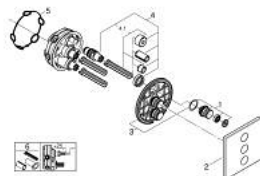

29 127 MG0 GROHTHERM SMARTCONTROL TRIPLE VOLUME CONTROL TRIM

PRODUCT DESCRIPTION

- Tyc: satin graphite
- trim set for GROHE Rapido SmartBox (35 600/35 604)
- metal wall escutcheon with GROHE FastFixation (covered escutcheon and shaft sealing, covered fixing), retroactively 6° adjustable
- GROHE LongLife finish
- GROHE SmartControl - control the shower with intuitive push/turn button
- exchangeable symbols
- GROHE TurboStat - compact cartridge with wax thermoelement
- GROHE SafeStop safety button at 38°C (calibration required)
- GROHE SafeStop Plus - optional temperature limiter at 43°C or 46°C included
- built-in non return valves and dirt strainers
- multiple outlets can be run simultaneously
- without roughing-in set 35 600/35 604 (please order separately)
- flow performance: outlet A = 23 l/min, outlet B = 27 l/min, outlet C = 23 l/min, outlet A + B = 33 l/min, outlet A + B + C = 36 l/min

29 127 MG0 GROHTHERM SMARTCONTROL TRIPLE VOLUME CONTROL TRIM

SPARE PARTS

- 1: Push button (Spare part-nr. 48361MG0)
- 2: escutcheon (Spare part-nr. 48368MG0)
- 3: Mounting plate (Spare part-nr. 48365000)
- 4: Cartridge (Spare part-nr. 48359000)
- 4.1: Spindle (Spare part-nr. 49088000)
- 5: Seal (Spare part-nr. 48360000)
- 6: Universal extension set single-lever mixers, 25 mm (Spare part-nr. 14048000)*