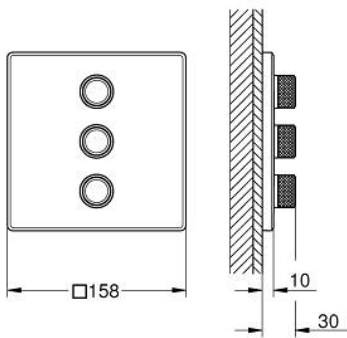

29 127 MS0 GROHTHERM SMARTCONTROL TRIPLE VOLUME CONTROL TRIM

PRODUCT DESCRIPTION

- Colour: satin steel
- trim set for GROHE Rapido SmartBox (35 600/35 604)
- metal wall escutcheon with GROHE FastFixation (covered escutcheon and shaft sealing, covered fixing), retroactively 6° adjustable
- GROHE LongLife finish
- GROHE SmartControl - control the shower with intuitive push/turn button
- exchangeable symbols
- GROHE TurboStat - compact cartridge with wax thermoelement
- GROHE SafeStop - safety button at 38°C
- GROHE SafeStop Plus - optional temperature limiter at 43°C or 46°C included
- built-in non return valves and dirt strainers
- multiple outlets can be run simultaneously
- without roughing-in set 35 600/35 604 (please order separately)
- flow performance: outlet A = 23 l/min, outlet B = 27 l/min, outlet C = 23 l/min, outlet A + B = 33 l/min, outlet A + B + C = 36 l/min

29 127 MS0 GROHTHERM SMARTCONTROL TRIPLE VOLUME CONTROL TRIM

SPARE PARTS

- 1: WC push button (Spare part-nr. 48361MS0)
- 2: escutcheon (Spare part-nr. 48368MS0)
- 3: Mounting plate (Spare part-nr. 48365000)
- 4: Cartridge (Spare part-nr. 48359000)
- 4.1: Spindle (Spare part-nr. 49088000)
- 5: Seal (Spare part-nr. 48360000)
- 6: Universal extension set single-lever mixers, 25 mm (Spare part-nr. 14048000)*