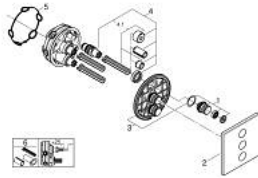

29 127 MS0 GROHTHERM SMARTCONTROL TRIPLE VOLUME CONTROL TRIM

PRODUCT DESCRIPTION

- Colour: satin steel
- trim set for GROHE Rapido SmartBox (35 600/35 604)
- metal wall escutcheon with GROHE FastFixation (covered escutcheon and shaft sealing, covered fixing), retroactively 6° adjustable
- GROHE LongLife finish
- GROHE SmartControl - control the shower with intuitive push/turn button
- exchangeable symbols
- GROHE TurboStat - compact cartridge with wax thermoelement
- GROHE SafeStop - safety button at 38°C
- GROHE SafeStop Plus - optional temperature limiter at 43°C or 46°C included
- built-in non return valves and dirt strainers
- multiple outlets can be run simultaneously
- without roughing-in set 35 600/35 604 (please order separately)
- flow performance: outlet A = 23 l/min, outlet B = 27 l/min, outlet C = 23 l/min, outlet A + B = 33 l/min, outlet A + B + C = 36 l/min

29 127 MS0 GROHTHERM SMARTCONTROL TRIPLE VOLUME CONTROL TRIM

SPARE PARTS

- 1: WC push button (Spare part-nr. 48361MS0)
- 2: escutcheon (Spare part-nr. 48368MS0)
- 3: Mounting plate (Spare part-nr. 48365000)
- 4: Cartridge (Spare part-nr. 48359000)
- 4.1: Spindle (Spare part-nr. 49088000)
- 5: Seal (Spare part-nr. 48360000)
- 6: Universal extension set single-lever mixers, 25 mm (Spare part-nr. 14048000)*