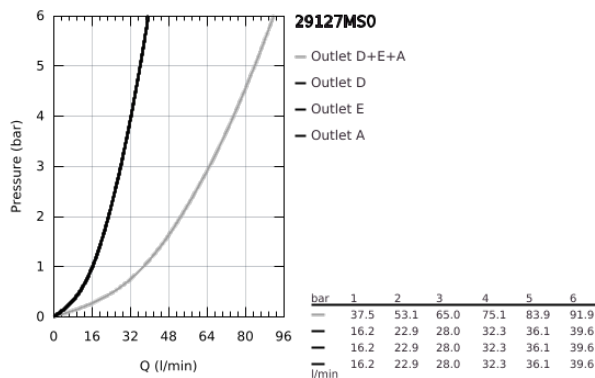

29 127 MS0 GROHTHERM SMARTCONTROL TRIPLE VOLUME CONTROL TRIM

PRODUCT DESCRIPTION

- Colour: satin steel
- trim set for GROHE Rapido SmartBox (35 600/35 604)
- metal wall escutcheon with GROHE FastFixation (covered escutcheon and shaft sealing, covered fixing), retroactively 6° adjustable
- GROHE LongLife finish
- GROHE SmartControl - control the shower with intuitive push/turn button
- exchangeable symbols
- GROHE TurboStat - compact cartridge with wax thermoelement
- GROHE SafeStop - safety button at 38°C
- GROHE SafeStop Plus - optional temperature limiter at 43°C or 46°C included
- built-in non return valves and dirt strainers
- multiple outlets can be run simultaneously
- without roughing-in set 35 600/35 604 (please order separately)
- flow performance: outlet A = 23 l/min, outlet B = 27 l/min, outlet C = 23 l/min, outlet A + B = 33 l/min, outlet A + B + C = 36 l/min

29 127 MS0 GROHTHERM SMARTCONTROL TRIPLE VOLUME CONTROL TRIM

SPARE PARTS

- 1: WC push button (Spare part-nr. 48361MS0)
- 2: escutcheon (Spare part-nr. 48368MS0)
- 3: Mounting plate (Spare part-nr. 48365000)
- 4: Cartridge (Spare part-nr. 48359000)
- 4.1: Spindle (Spare part-nr. 49088000)
- 5: Seal (Spare part-nr. 48360000)
- 6: Universal extension set single-lever mixers, 25 mm (Spare part-nr. 14048000)*