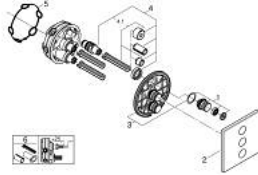

29 127 MS0 GROHTHERM SMARTCONTROL TRIPLE VOLUME CONTROL TRIM

PRODUCT DESCRIPTION

- Tyc: satin steel
- trim set for GROHE Rapido SmartBox (35 600/35 604)
- metal wall escutcheon with GROHE FastFixation (covered escutcheon and shaft sealing, covered fixing), retroactively 6° adjustable
- GROHE LongLife finish
- GROHE SmartControl - control the shower with intuitive push/turn button
- exchangeable symbols
- GROHE TurboStat - compact cartridge with wax thermostatic element
- GROHE SafeStop safety button at 38°C (calibration required)
- GROHE SafeStop Plus - optional temperature limiter at 43°C or 46°C included
- built-in non return valves and dirt strainers
- multiple outlets can be run simultaneously
- without roughing-in set 35 600/35 604 (please order separately)
- flow performance: outlet A = 23 l/min, outlet B = 27 l/min, outlet C = 23 l/min, outlet A + B = 33 l/min, outlet A + B + C = 36 l/min

29 127 MS0 GROHTHERM SMARTCONTROL TRIPLE VOLUME CONTROL TRIM

SPARE PARTS

- 1: Push button (Spare part-nr. 48361MS0)
- 2: escutcheon (Spare part-nr. 48368MS0)
- 3: Mounting plate (Spare part-nr. 48365000)
- 4: Cartridge (Spare part-nr. 48359000)
- 4.1: Spindle (Spare part-nr. 49088000)
- 5: Seal (Spare part-nr. 48360000)
- 6: Universal extension set single-lever mixers, 25 mm (Spare part-nr. 14048000)*