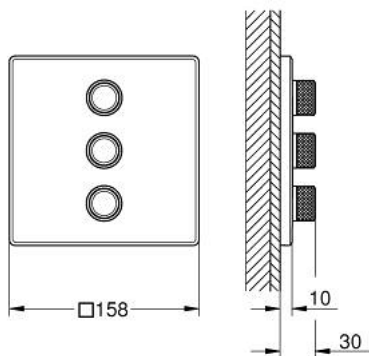

29 127 MS0 GROHTHERM SMARTCONTROL TRIPLE VOLUME CONTROL TRIM

PRODUCT DESCRIPTION

- Tyc: satin steel
- trim set for GROHE Rapido SmartBox (35 600/35 604)
- metal wall escutcheon with GROHE FastFixation (covered escutcheon and shaft sealing, covered fixing), retroactively 6° adjustable
- GROHE LongLife finish
- GROHE SmartControl - control the shower with intuitive push/turn button
- exchangeable symbols
- GROHE TurboStat - compact cartridge with wax thermostatic element
- GROHE SafeStop safety button at 38°C (calibration required)
- GROHE SafeStop Plus - optional temperature limiter at 43°C or 46°C included
- built-in non return valves and dirt strainers
- multiple outlets can be run simultaneously
- without roughing-in set 35 600/35 604 (please order separately)
- flow performance: outlet A = 23 l/min, outlet B = 27 l/min, outlet C = 23 l/min, outlet A + B = 33 l/min, outlet A + B + C = 36 l/min

29 127 MS0 GROHTHERM SMARTCONTROL TRIPLE VOLUME CONTROL TRIM

SPARE PARTS

- 1: Push button (Spare part-nr. 48361MS0)
- 2: escutcheon (Spare part-nr. 48368MS0)
- 3: Mounting plate (Spare part-nr. 48365000)
- 4: Cartridge (Spare part-nr. 48359000)
- 4.1: Spindle (Spare part-nr. 49088000)
- 5: Seal (Spare part-nr. 48360000)
- 6: Universal extension set single-lever mixers, 25 mm (Spare part-nr. 14048000)*