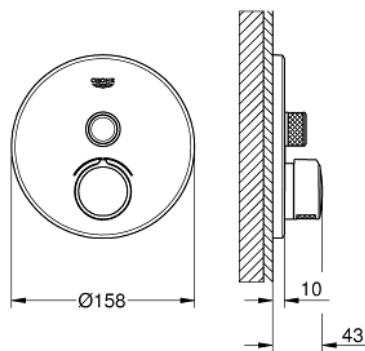

### PRODUCT DESCRIPTION

- Colour: chrome
- trim set for GROHE Rapido SmartBox (35 600/35 604)
- metal wall escutcheon with GROHE FastFixation (covered escutcheon and shaft sealing, covered fixing), retroactively 6° adjustable
- GROHE LongLife finish
- GROHE SmartControl - control the shower with intuitive push/turn button
- exchangeable symbols
- cartridge for temperature mixing
- without roughing-in set 35 600/35 604 (please order separately)
- flow performance: outlet B = 27 l/min, outlet C = 27 l/min

### SPARE PARTS

- 1: Mounting plate (Spare part-nr. 48362000)
  - 2: Handle (Spare part-nr. 46990000)
  - 3: Escutcheon (Spare part-nr. 46991000)
  - 4: WC push button (Spare part-nr. 48361000)
  - 4.1: pushbutton (Spare part-nr. 14077000)
  - 5: Cartridge (Spare part-nr. 48359000)
  - 5.1: Spindle (Spare part-nr. 49088000)
  - 6: Cartridge (Spare part-nr. 46989000)
  - 7: Non-return valve (Spare part-nr. 49085000)
  - 8: Seal (Spare part-nr. 48360000)
  - 9: Cartridge (Spare part-nr. 48359000)\*
  - 10: Service stops (Spare part-nr. 1405300M)\*
  - 11: Universal extension set single-lever mixers, 25 mm (Spare part-nr. 14048000)\*
- \* Optional accessories