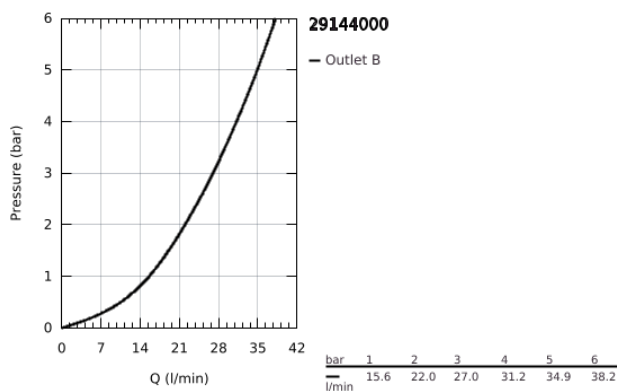

## 29 144 000 SMARTCONTROL CONCEALED MIXER WITH ONE VALVE

### PRODUCT DESCRIPTION

- Colour: chrome
- trim set for GROHE Rapido SmartBox (35 600/35 604)
- metal wall escutcheon with GROHE FastFixation (covered escutcheon and shaft sealing, covered fixing), retroactively 6° adjustable
- GROHE LongLife finish
- GROHE SmartControl - control the shower with intuitive push/turn button
- exchangeable symbols
- cartridge for temperature mixing
- without roughing-in set 35 600/35 604 (please order separately)
- flow performance: outlet B = 27 l/min, outlet C = 27 l/min