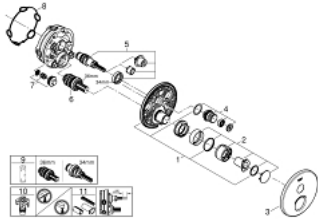

### PRODUCT DESCRIPTION

- Colour: chrome
- trim set for GROHE Rapido SmartBox (35 600/35 604)
- metal wall escutcheon with GROHE FastFixation (covered escutcheon and shaft sealing, covered fixing), retroactively 6° adjustable
- GROHE LongLife finish
- GROHE SmartControl - control the shower with intuitive push/turn button
- exchangeable symbols
- cartridge for temperature mixing
- without roughing-in set 35 600/35 604 (please order separately)
- flow performance: outlet B = 27 l/min, outlet C = 27 l/min

### SPARE PARTS

- 1: Mounting plate (Spare part-nr. 48362000)
  - 2: Handle (Spare part-nr. 46990000)
  - 3: Escutcheon (Spare part-nr. 46991000)
  - 4: WC push button (Spare part-nr. 48361000)
  - 4.1: pushbutton (Spare part-nr. 14077000)
  - 5: Cartridge (Spare part-nr. 48359000)
  - 5.1: Spindle (Spare part-nr. 49088000)
  - 6: Cartridge (Spare part-nr. 46989000)
  - 7: Non-return valve (Spare part-nr. 49085000)
  - 8: Seal (Spare part-nr. 48360000)
  - 9: Cartridge (Spare part-nr. 48359000)\*
  - 10: Service stops (Spare part-nr. 1405300M)\*
  - 11: Universal extension set single-lever mixers, 25 mm (Spare part-nr. 14048000)\*
- \* Optional accessories