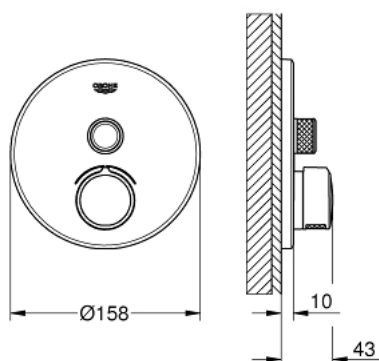

### PRODUCT DESCRIPTION

- Tyc: Chrome
- trim set for GROHE Rapido SmartBox (35 600/35 604)
- metal wall escutcheon with GROHE FastFixation (covered escutcheon and shaft sealing, covered fixing), retroactively 6° adjustable
- GROHE LongLife finish
- GROHE SmartControl - control the shower with intuitive push/turn button
- exchangeable symbols
- cartridge for temperature mixing
- without roughing-in set 35 600/35 604 (please order separately)
- flow performance: outlet B = 27 l/min, outlet C = 27 l/min

### SPARE PARTS

- 1: Mounting plate (Spare part-nr. 48362000)
  - 2: Handle (Spare part-nr. 46990000)
  - 3: Escutcheon (Spare part-nr. 46991000)
  - 4: Push button (Spare part-nr. 48361000)
  - 4.1: pushbutton (Spare part-nr. 14077000)
  - 5: Cartridge (Spare part-nr. 48359000)
  - 5.1: Spindle (Spare part-nr. 49088000)
  - 6: Cartridge (Spare part-nr. 46989000)
  - 7: Non-return valve (Spare part-nr. 49085000)
  - 8: Seal (Spare part-nr. 48360000)
  - 9: Cartridge (Spare part-nr. 48359000)\*
  - 10: Service stops (Spare part-nr. 1405300M)\*
  - 11: Universal extension set single-lever mixers, 25 mm (Spare part-nr. 14048000)\*
- \* Optional accessories