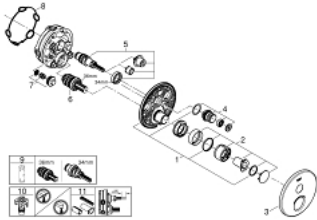

### PRODUCT DESCRIPTION

- Tyc: Chrome
- trim set for GROHE Rapido SmartBox (35 600/35 604)
- metal wall escutcheon with GROHE FastFixation (covered escutcheon and shaft sealing, covered fixing), retroactively 6° adjustable
- GROHE LongLife finish
- GROHE SmartControl - control the shower with intuitive push/turn button
- exchangeable symbols
- cartridge for temperature mixing
- without roughing-in set 35 600/35 604 (please order separately)
- flow performance: outlet B = 27 l/min, outlet C = 27 l/min

### SPARE PARTS

- 1: Mounting plate (Spare part-nr. 48362000)
  - 2: Handle (Spare part-nr. 46990000)
  - 3: Escutcheon (Spare part-nr. 46991000)
  - 4: Push button (Spare part-nr. 48361000)
  - 4.1: pushbutton (Spare part-nr. 14077000)
  - 5: Cartridge (Spare part-nr. 48359000)
  - 5.1: Spindle (Spare part-nr. 49088000)
  - 6: Cartridge (Spare part-nr. 46989000)
  - 7: Non-return valve (Spare part-nr. 49085000)
  - 8: Seal (Spare part-nr. 48360000)
  - 9: Cartridge (Spare part-nr. 48359000)\*
  - 10: Service stops (Spare part-nr. 1405300M)\*
  - 11: Universal extension set single-lever mixers, 25 mm (Spare part-nr. 14048000)\*
- \* Optional accessories