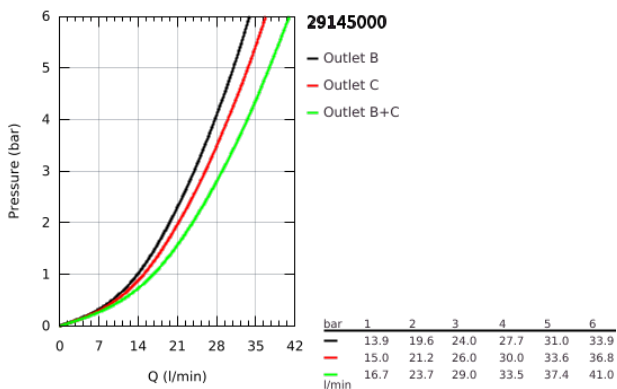

29 145 000 SMARTCONTROL CONCEALED MIXER WITH 2 VALVES

PRODUCT DESCRIPTION

- Colour: chrome
- trim set for GROHE Rapido SmartBox (35 600/35 604)
- metal wall escutcheon with GROHE FastFixation (covered escutcheon and shaft sealing, covered fixing), retroactively 6° adjustable
- GROHE LongLife finish
- GROHE SmartControl - control the shower with intuitive push/turn button
- exchangeable symbols
- cartridge for temperature mixing
- multiple outlets can be run simultaneously
- without roughing-in set 35 600/35 604 (please order separately)
- flow performance: outlet B = 23 l/min, outlet C = 25 l/min, outlet B + C = 27 l/min

29 145 000 SMARTCONTROL CONCEALED MIXER WITH 2 VALVES

SPARE PARTS

- 1: Mounting plate (Spare part-nr. 48363000)
 - 2: Handle (Spare part-nr. 46990000)
 - 3: Escutcheon (Spare part-nr. 46992000)
 - 4: WC push button (Spare part-nr. 48361000)
 - 4.1: pushbutton (Spare part-nr. 14077000)
 - 5: Cartridge (Spare part-nr. 48359000)
 - 5.1: Spindle (Spare part-nr. 49088000)
 - 6: Cartridge (Spare part-nr. 46989000)
 - 7: Non-return valves (Spare part-nr. 47979000)
 - 8: Seal (Spare part-nr. 48360000)
 - 9: Socket spanner (Spare part-nr. 49059000)*
 - 10: Service stops (Spare part-nr. 1405300M)*
 - 11: Universal extension set single-lever mixers, 25 mm (Spare part-nr. 14048000)*
 - 12: Backflow protection combination (EN1717) (Spare part-nr. 14055000)*
- * Optional accessories