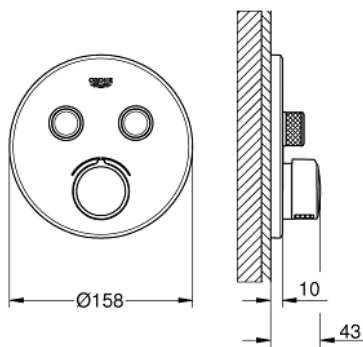

29 145 000 SMARTCONTROL CONCEALED MIXER WITH 2 VALVES

PRODUCT DESCRIPTION

- Colour: chrome
- trim set for GROHE Rapido SmartBox (35 600/35 604)
- metal wall escutcheon with GROHE FastFixation (covered escutcheon and shaft sealing, covered fixing), retroactively 6° adjustable
- GROHE LongLife finish
- GROHE SmartControl - control the shower with intuitive push/turn button
- exchangeable symbols
- cartridge for temperature mixing
- multiple outlets can be run simultaneously
- without roughing-in set 35 600/35 604 (please order separately)
- flow performance: outlet B = 23 l/min, outlet C = 25 l/min, outlet B + C = 27 l/min

29 145 000 SMARTCONTROL CONCEALED MIXER WITH 2 VALVES

SPARE PARTS

- 1: Mounting plate (Spare part-nr. 48363000)
 - 2: Handle (Spare part-nr. 46990000)
 - 3: Escutcheon (Spare part-nr. 46992000)
 - 4: WC push button (Spare part-nr. 48361000)
 - 4.1: pushbutton (Spare part-nr. 14077000)
 - 5: Cartridge (Spare part-nr. 48359000)
 - 5.1: Spindle (Spare part-nr. 49088000)
 - 6: Cartridge (Spare part-nr. 46989000)
 - 7: Non-return valves (Spare part-nr. 47979000)
 - 8: Seal (Spare part-nr. 48360000)
 - 9: Socket spanner (Spare part-nr. 49059000)*
 - 10: Service stops (Spare part-nr. 1405300M)*
 - 11: Universal extension set single-lever mixers, 25 mm (Spare part-nr. 14048000)*
 - 12: Backflow protection combination (EN1717) (Spare part-nr. 14055000)*
- * Optional accessories