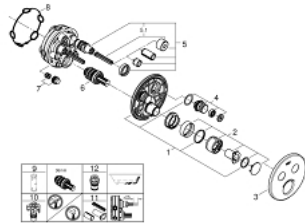

29 145 000 SMARTCONTROL CONCEALED MIXER WITH 2 VALVES

PRODUCT DESCRIPTION

- Colour: chrome
- trim set for GROHE Rapido SmartBox (35 600/35 604)
- metal wall escutcheon with GROHE FastFixation (covered escutcheon and shaft sealing, covered fixing), retroactively 6° adjustable
- GROHE LongLife finish
- GROHE SmartControl - control the shower with intuitive push/turn button
- exchangeable symbols
- cartridge for temperature mixing
- multiple outlets can be run simultaneously
- without roughing-in set 35 600/35 604 (please order separately)
- flow performance: outlet B = 23 l/min, outlet C = 25 l/min, outlet B + C = 27 l/min

29 145 000 SMARTCONTROL CONCEALED MIXER WITH 2 VALVES

SPARE PARTS

- 1: Mounting plate (Spare part-nr. 48363000)
 - 2: Handle (Spare part-nr. 46990000)
 - 3: Escutcheon (Spare part-nr. 46992000)
 - 4: WC push button (Spare part-nr. 48361000)
 - 4.1: pushbutton (Spare part-nr. 14077000)
 - 5: Cartridge (Spare part-nr. 48359000)
 - 5.1: Spindle (Spare part-nr. 49088000)
 - 6: Cartridge (Spare part-nr. 46989000)
 - 7: Non-return valves (Spare part-nr. 47979000)
 - 8: Seal (Spare part-nr. 48360000)
 - 9: Socket spanner (Spare part-nr. 49059000)*
 - 10: Service stops (Spare part-nr. 1405300M)*
 - 11: Universal extension set single-lever mixers, 25 mm (Spare part-nr. 14048000)*
 - 12: Backflow protection combination (EN1717) (Spare part-nr. 14055000)*
- * Optional accessories