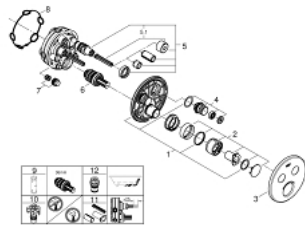

29 145 000 SMARTCONTROL CONCEALED MIXER WITH 2 VALVES

PRODUCT DESCRIPTION

- Tyc: Chrome
- trim set for GROHE Rapido SmartBox (35 600/35 604)
- metal wall escutcheon with GROHE FastFixation (covered escutcheon and shaft sealing, covered fixing), retroactively 6° adjustable
- GROHE LongLife finish
- GROHE SmartControl - control the shower with intuitive push/turn button
- exchangeable symbols
- cartridge for temperature mixing
- multiple outlets can be run simultaneously
- without roughing-in set 35 600/35 604 (please order separately)
- flow performance: outlet B = 23 l/min, outlet C = 25 l/min, outlet B + C = 27 l/min

29 145 000 SMARTCONTROL CONCEALED MIXER WITH 2 VALVES

SPARE PARTS

- 1: Mounting plate (Spare part-nr. 48363000)
 - 2: Handle (Spare part-nr. 46990000)
 - 3: Escutcheon (Spare part-nr. 46992000)
 - 4: Push button (Spare part-nr. 48361000)
 - 4.1: pushbutton (Spare part-nr. 14077000)
 - 5: Cartridge (Spare part-nr. 48359000)
 - 5.1: Spindle (Spare part-nr. 49088000)
 - 6: Cartridge (Spare part-nr. 46989000)
 - 7: Non-return valves (Spare part-nr. 47979000)
 - 8: Seal (Spare part-nr. 48360000)
 - 9: Socket spanner (Spare part-nr. 49059000)*
 - 10: Service stops (Spare part-nr. 1405300M)*
 - 11: Universal extension set single-lever mixers, 25 mm (Spare part-nr. 14048000)*
 - 12: Backflow protection combination (EN1717) (Spare part-nr. 14055000)*
- * Optional accessories