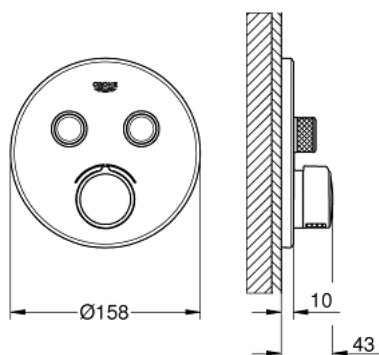

29 145 000 SMARTCONTROL CONCEALED MIXER WITH 2 VALVES

PRODUCT DESCRIPTION

- Tyc: Chrome
- trim set for GROHE Rapido SmartBox (35 600/35 604)
- metal wall escutcheon with GROHE FastFixation (covered escutcheon and shaft sealing, covered fixing), retroactively 6° adjustable
- GROHE LongLife finish
- GROHE SmartControl - control the shower with intuitive push/turn button
- exchangeable symbols
- cartridge for temperature mixing
- multiple outlets can be run simultaneously
- without roughing-in set 35 600/35 604 (please order separately)
- flow performance: outlet B = 23 l/min, outlet C = 25 l/min, outlet B + C = 27 l/min

29 145 000 SMARTCONTROL CONCEALED MIXER WITH 2 VALVES

SPARE PARTS

- 1: Mounting plate (Spare part-nr. 48363000)
 - 2: Handle (Spare part-nr. 46990000)
 - 3: Escutcheon (Spare part-nr. 46992000)
 - 4: Push button (Spare part-nr. 48361000)
 - 4.1: pushbutton (Spare part-nr. 14077000)
 - 5: Cartridge (Spare part-nr. 48359000)
 - 5.1: Spindle (Spare part-nr. 49088000)
 - 6: Cartridge (Spare part-nr. 46989000)
 - 7: Non-return valves (Spare part-nr. 47979000)
 - 8: Seal (Spare part-nr. 48360000)
 - 9: Socket spanner (Spare part-nr. 49059000)*
 - 10: Service stops (Spare part-nr. 1405300M)*
 - 11: Universal extension set single-lever mixers, 25 mm (Spare part-nr. 14048000)*
 - 12: Backflow protection combination (EN1717) (Spare part-nr. 14055000)*
- * Optional accessories