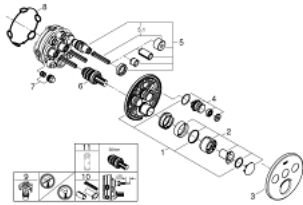

29 146 000 SMARTCONTROL CONCEALED MIXER WITH 3 VALVES

PRODUCT DESCRIPTION

- Colour: chrome
- trim set for GROHE Rapido SmartBox (35 600/35 604)
- metal wall escutcheon with GROHE FastFixation (covered escutcheon and shaft sealing, covered fixing), retroactively 6° adjustable
- GROHE LongLife finish
- GROHE SmartControl - control the shower with intuitive push/turn button
- exchangeable symbols
- cartridge for temperature mixing
- multiple outlets can be run simultaneously
- without roughing-in set 35 600/35 604 (please order separately)
- flow performance: outlet A = 22 l/min, outlet B = 26 l/min, outlet C = 22 l/min, outlet A + B = 31 l/min, outlet A + B + C = 34 l/min

29 146 000 SMARTCONTROL CONCEALED MIXER WITH 3 VALVES

SPARE PARTS

- 1: Mounting plate (Spare part-nr. 48362000)
 - 2: Handle (Spare part-nr. 46990000)
 - 3: Escutcheon (Spare part-nr. 46993000)
 - 4: WC push button (Spare part-nr. 48361000)
 - 4.1: pushbutton (Spare part-nr. 14077000)
 - 5: Cartridge (Spare part-nr. 48359000)
 - 5.1: Spindle (Spare part-nr. 49088000)
 - 6: Cartridge (Spare part-nr. 46989000)
 - 7: Non-return valves (Spare part-nr. 47979000)
 - 8: Seal (Spare part-nr. 48360000)
 - 9: Service stops (Spare part-nr. 1405300M)*
 - 10: Universal extension set single-lever mixers, 25 mm (Spare part-nr. 14048000)*
 - 11: Socket spanner (Spare part-nr. 49059000)*
- * Optional accessories