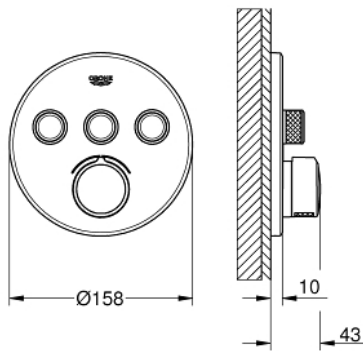

29 146 000 SMARTCONTROL CONCEALED MIXER WITH 3 VALVES

PRODUCT DESCRIPTION

- Colour: chrome
- trim set for GROHE Rapido SmartBox (35 600/35 604)
- metal wall escutcheon with GROHE FastFixation (covered escutcheon and shaft sealing, covered fixing), retroactively 6° adjustable
- GROHE LongLife finish
- GROHE SmartControl - control the shower with intuitive push/turn button
- exchangeable symbols
- cartridge for temperature mixing
- multiple outlets can be run simultaneously
- without roughing-in set 35 600/35 604 (please order separately)
- flow performance: outlet A = 22 l/min, outlet B = 26 l/min, outlet C = 22 l/min, outlet A + B = 31 l/min, outlet A + B + C = 34 l/min

29 146 000 SMARTCONTROL CONCEALED MIXER WITH 3 VALVES

SPARE PARTS

- 1: Mounting plate (Spare part-nr. 48362000)
 - 2: Handle (Spare part-nr. 46990000)
 - 3: Escutcheon (Spare part-nr. 46993000)
 - 4: WC push button (Spare part-nr. 48361000)
 - 4.1: pushbutton (Spare part-nr. 14077000)
 - 5: Cartridge (Spare part-nr. 48359000)
 - 5.1: Spindle (Spare part-nr. 49088000)
 - 6: Cartridge (Spare part-nr. 46989000)
 - 7: Non-return valves (Spare part-nr. 47979000)
 - 8: Seal (Spare part-nr. 48360000)
 - 9: Service stops (Spare part-nr. 1405300M)*
 - 10: Universal extension set single-lever mixers, 25 mm (Spare part-nr. 14048000)*
 - 11: Socket spanner (Spare part-nr. 49059000)*
- * Optional accessories