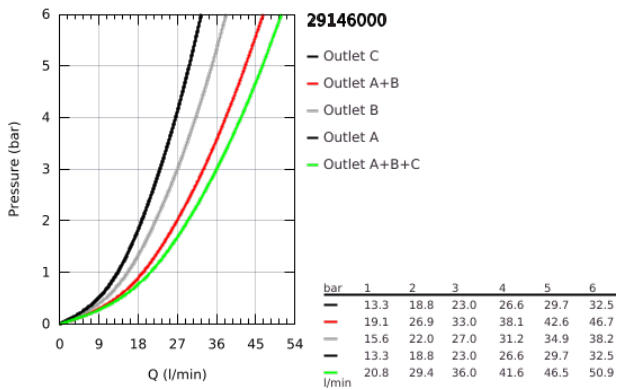

29 146 000 SMARTCONTROL CONCEALED MIXER WITH 3 VALVES

PRODUCT DESCRIPTION

- Colour: chrome
- trim set for GROHE Rapido SmartBox (35 600/35 604)
- metal wall escutcheon with GROHE FastFixation (covered escutcheon and shaft sealing, covered fixing), retroactively 6° adjustable
- GROHE LongLife finish
- GROHE SmartControl - control the shower with intuitive push/turn button
- exchangeable symbols
- cartridge for temperature mixing
- multiple outlets can be run simultaneously
- without roughing-in set 35 600/35 604 (please order separately)
- flow performance: outlet A = 22 l/min, outlet B = 26 l/min, outlet C = 22 l/min, outlet A + B = 31 l/min, outlet A + B + C = 34 l/min

29 146 000 SMARTCONTROL CONCEALED MIXER WITH 3 VALVES

SPARE PARTS

- 1: Mounting plate (Spare part-nr. 48362000)
 - 2: Handle (Spare part-nr. 46990000)
 - 3: Escutcheon (Spare part-nr. 46993000)
 - 4: WC push button (Spare part-nr. 48361000)
 - 4.1: pushbutton (Spare part-nr. 14077000)
 - 5: Cartridge (Spare part-nr. 48359000)
 - 5.1: Spindle (Spare part-nr. 49088000)
 - 6: Cartridge (Spare part-nr. 46989000)
 - 7: Non-return valves (Spare part-nr. 47979000)
 - 8: Seal (Spare part-nr. 48360000)
 - 9: Service stops (Spare part-nr. 1405300M)*
 - 10: Universal extension set single-lever mixers, 25 mm (Spare part-nr. 14048000)*
 - 11: Socket spanner (Spare part-nr. 49059000)*
- * Optional accessories