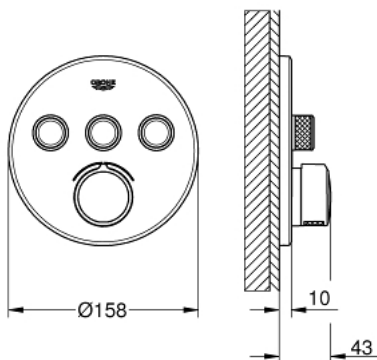

### PRODUCT DESCRIPTION

- Tyc: Chrome
- trim set for GROHE Rapido SmartBox (35 600/35 604)
- metal wall escutcheon with GROHE FastFixation (covered escutcheon and shaft sealing, covered fixing), retroactively 6° adjustable
- GROHE LongLife finish
- GROHE SmartControl - control the shower with intuitive push/turn button
- exchangeable symbols
- cartridge for temperature mixing
- multiple outlets can be run simultaneously
- without roughing-in set 35 600/35 604 (please order separately)
- flow performance: outlet A = 22 l/min, outlet B = 26 l/min, outlet C = 22 l/min, outlet A + B = 31 l/min, outlet A + B + C = 34 l/min

### SPARE PARTS

- 1: Mounting plate (Spare part-nr. 48362000)
  - 2: Handle (Spare part-nr. 46990000)
  - 3: Escutcheon (Spare part-nr. 46993000)
  - 4: Push button (Spare part-nr. 48361000)
  - 4.1: pushbutton (Spare part-nr. 14077000)
  - 5: Cartridge (Spare part-nr. 48359000)
  - 5.1: Spindle (Spare part-nr. 49088000)
  - 6: Cartridge (Spare part-nr. 46989000)
  - 7: Non-return valves (Spare part-nr. 47979000)
  - 8: Seal (Spare part-nr. 48360000)
  - 9: Service stops (Spare part-nr. 1405300M)\*
  - 10: Universal extension set single-lever mixers, 25 mm (Spare part-nr. 14048000)\*
  - 11: Socket spanner (Spare part-nr. 49059000)\*
- \* Optional accessories