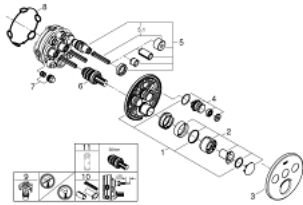

## 29 146 000 SMARTCONTROL CONCEALED MIXER WITH 3 VALVES

### PRODUCT DESCRIPTION

- Tyc: Chrome
- trim set for GROHE Rapido SmartBox (35 600/35 604)
- metal wall escutcheon with GROHE FastFixation (covered escutcheon and shaft sealing, covered fixing), retroactively 6° adjustable
- GROHE LongLife finish
- GROHE SmartControl - control the shower with intuitive push/turn button
- exchangeable symbols
- cartridge for temperature mixing
- multiple outlets can be run simultaneously
- without roughing-in set 35 600/35 604 (please order separately)
- flow performance: outlet A = 22 l/min, outlet B = 26 l/min, outlet C = 22 l/min, outlet A + B = 31 l/min, outlet A + B + C = 34 l/min

### SPARE PARTS

- 1: Mounting plate (Spare part-nr. 48362000)
  - 2: Handle (Spare part-nr. 46990000)
  - 3: Escutcheon (Spare part-nr. 46993000)
  - 4: Push button (Spare part-nr. 48361000)
  - 4.1: pushbutton (Spare part-nr. 14077000)
  - 5: Cartridge (Spare part-nr. 48359000)
  - 5.1: Spindle (Spare part-nr. 49088000)
  - 6: Cartridge (Spare part-nr. 46989000)
  - 7: Non-return valves (Spare part-nr. 47979000)
  - 8: Seal (Spare part-nr. 48360000)
  - 9: Service stops (Spare part-nr. 1405300M)\*
  - 10: Universal extension set single-lever mixers, 25 mm (Spare part-nr. 14048000)\*
  - 11: Socket spanner (Spare part-nr. 49059000)\*
- \* Optional accessories