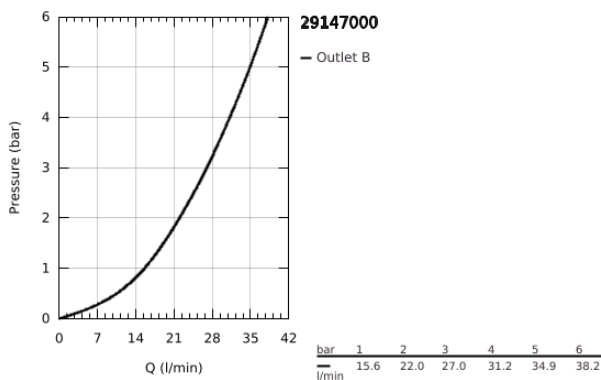

29 147 000 SMARTCONTROL CONCEALED MIXER WITH ONE VALVE

PRODUCT DESCRIPTION

- Colour: chrome
- trim set for GROHE Rapido SmartBox (35 600/35 604)
- metal wall escutcheon with GROHE FastFixation (covered escutcheon and shaft sealing, covered fixing), retroactively 6° adjustable
- GROHE LongLife finish
- GROHE SmartControl - control the shower with intuitive push/turn button
- exchangeable symbols
- cartridge for temperature mixing
- without roughing-in set 35 600/35 604 (please order separately)
- flow performance: outlet B = 27 l/min, outlet C = 27 l/min

29 147 000 SMARTCONTROL CONCEALED MIXER WITH ONE VALVE

SPARE PARTS

- 1: Mounting plate (Spare part-nr. 48362000)
 - 2: Handle (Spare part-nr. 46990000)
 - 3: Escutcheon (Spare part-nr. 46994000)
 - 4: WC push button (Spare part-nr. 48361000)
 - 4.1: pushbutton (Spare part-nr. 14077000)
 - 5: Cartridge (Spare part-nr. 48359000)
 - 5.1: Spindle (Spare part-nr. 49088000)
 - 6: Cartridge (Spare part-nr. 46989000)
 - 7: Non-return valve (Spare part-nr. 49085000)
 - 8: Seal (Spare part-nr. 48360000)
 - 9: Socket spanner (Spare part-nr. 49059000)*
 - 10: Service stops (Spare part-nr. 1405300M)*
 - 11: Universal extension set single-lever mixers, 25 mm (Spare part-nr. 14048000)*
- * Optional accessories