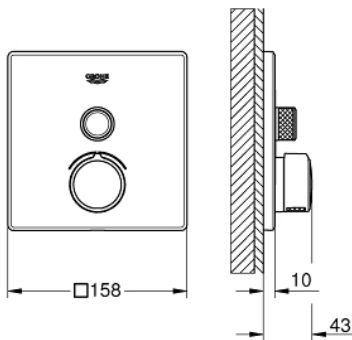

29 147 000 SMARTCONTROL CONCEALED MIXER WITH ONE VALVE

PRODUCT DESCRIPTION

- Colour: chrome
- trim set for GROHE Rapido SmartBox (35 600/35 604)
- metal wall escutcheon with GROHE FastFixation (covered escutcheon and shaft sealing, covered fixing), retroactively 6° adjustable
- GROHE LongLife finish
- GROHE SmartControl - control the shower with intuitive push/turn button
- exchangeable symbols
- cartridge for temperature mixing
- without roughing-in set 35 600/35 604 (please order separately)
- flow performance: outlet B = 27 l/min, outlet C = 27 l/min

29 147 000 SMARTCONTROL CONCEALED MIXER WITH ONE VALVE

SPARE PARTS

- 1: Mounting plate (Spare part-nr. 48362000)
 - 2: Handle (Spare part-nr. 46990000)
 - 3: Escutcheon (Spare part-nr. 46994000)
 - 4: WC push button (Spare part-nr. 48361000)
 - 4.1: pushbutton (Spare part-nr. 14077000)
 - 5: Cartridge (Spare part-nr. 48359000)
 - 5.1: Spindle (Spare part-nr. 49088000)
 - 6: Cartridge (Spare part-nr. 46989000)
 - 7: Non-return valve (Spare part-nr. 49085000)
 - 8: Seal (Spare part-nr. 48360000)
 - 9: Socket spanner (Spare part-nr. 49059000)*
 - 10: Service stops (Spare part-nr. 1405300M)*
 - 11: Universal extension set single-lever mixers, 25 mm (Spare part-nr. 14048000)*
- * Optional accessories