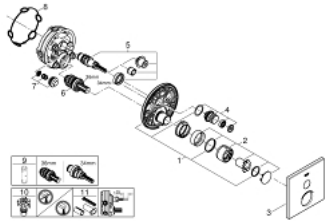

29 147 000 SMARTCONTROL CONCEALED MIXER WITH ONE VALVE

PRODUCT DESCRIPTION

- Colour: chrome
- trim set for GROHE Rapido SmartBox (35 600/35 604)
- metal wall escutcheon with GROHE FastFixation (covered escutcheon and shaft sealing, covered fixing), retroactively 6° adjustable
- GROHE LongLife finish
- GROHE SmartControl - control the shower with intuitive push/turn button
- exchangeable symbols
- cartridge for temperature mixing
- without roughing-in set 35 600/35 604 (please order separately)
- flow performance: outlet B = 27 l/min, outlet C = 27 l/min

29 147 000 SMARTCONTROL CONCEALED MIXER WITH ONE VALVE

SPARE PARTS

- 1: Mounting plate (Spare part-nr. 48362000)
 - 2: Handle (Spare part-nr. 46990000)
 - 3: Escutcheon (Spare part-nr. 46994000)
 - 4: WC push button (Spare part-nr. 48361000)
 - 4.1: pushbutton (Spare part-nr. 14077000)
 - 5: Cartridge (Spare part-nr. 48359000)
 - 5.1: Spindle (Spare part-nr. 49088000)
 - 6: Cartridge (Spare part-nr. 46989000)
 - 7: Non-return valve (Spare part-nr. 49085000)
 - 8: Seal (Spare part-nr. 48360000)
 - 9: Socket spanner (Spare part-nr. 49059000)*
 - 10: Service stops (Spare part-nr. 1405300M)*
 - 11: Universal extension set single-lever mixers, 25 mm (Spare part-nr. 14048000)*
- * Optional accessories