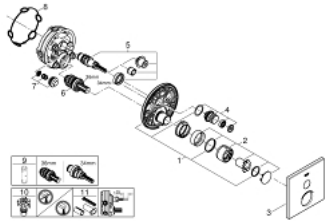

29 147 000 SMARTCONTROL CONCEALED MIXER WITH ONE VALVE

PRODUCT DESCRIPTION

- Tyc: Chrome
- trim set for GROHE Rapido SmartBox (35 600/35 604)
- metal wall escutcheon with GROHE FastFixation (covered escutcheon and shaft sealing, covered fixing), retroactively 6° adjustable
- GROHE LongLife finish
- GROHE SmartControl - control the shower with intuitive push/turn button
- exchangeable symbols
- cartridge for temperature mixing
- without roughing-in set 35 600/35 604 (please order separately)
- flow performance: outlet B = 27 l/min, outlet C = 27 l/min

29 147 000 SMARTCONTROL CONCEALED MIXER WITH ONE VALVE

SPARE PARTS

- 1: Mounting plate (Spare part-nr. 48362000)
 - 2: Handle (Spare part-nr. 46990000)
 - 3: Escutcheon (Spare part-nr. 46994000)
 - 4: Push button (Spare part-nr. 48361000)
 - 4.1: pushbutton (Spare part-nr. 14077000)
 - 5: Cartridge (Spare part-nr. 48359000)
 - 5.1: Spindle (Spare part-nr. 49088000)
 - 6: Cartridge (Spare part-nr. 46989000)
 - 7: Non-return valve (Spare part-nr. 49085000)
 - 8: Seal (Spare part-nr. 48360000)
 - 9: Socket spanner (Spare part-nr. 49059000)*
 - 10: Service stops (Spare part-nr. 1405300M)*
 - 11: Universal extension set single-lever mixers, 25 mm (Spare part-nr. 14048000)*
- * Optional accessories