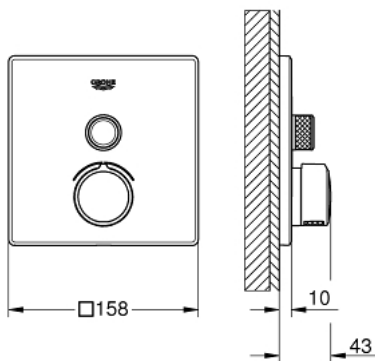

29 147 000 SMARTCONTROL CONCEALED MIXER WITH ONE VALVE

PRODUCT DESCRIPTION

- Tyc: Chrome
- trim set for GROHE Rapido SmartBox (35 600/35 604)
- metal wall escutcheon with GROHE FastFixation (covered escutcheon and shaft sealing, covered fixing), retroactively 6° adjustable
- GROHE LongLife finish
- GROHE SmartControl - control the shower with intuitive push/turn button
- exchangeable symbols
- cartridge for temperature mixing
- without roughing-in set 35 600/35 604 (please order separately)
- flow performance: outlet B = 27 l/min, outlet C = 27 l/min

29 147 000 SMARTCONTROL CONCEALED MIXER WITH ONE VALVE

SPARE PARTS

- 1: Mounting plate (Spare part-nr. 48362000)
 - 2: Handle (Spare part-nr. 46990000)
 - 3: Escutcheon (Spare part-nr. 46994000)
 - 4: Push button (Spare part-nr. 48361000)
 - 4.1: pushbutton (Spare part-nr. 14077000)
 - 5: Cartridge (Spare part-nr. 48359000)
 - 5.1: Spindle (Spare part-nr. 49088000)
 - 6: Cartridge (Spare part-nr. 46989000)
 - 7: Non-return valve (Spare part-nr. 49085000)
 - 8: Seal (Spare part-nr. 48360000)
 - 9: Socket spanner (Spare part-nr. 49059000)*
 - 10: Service stops (Spare part-nr. 1405300M)*
 - 11: Universal extension set single-lever mixers, 25 mm (Spare part-nr. 14048000)*
- * Optional accessories