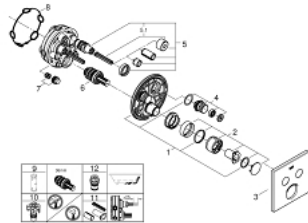

29 148 000 SMARTCONTROL CONCEALED MIXER WITH 2 VALVES

PRODUCT DESCRIPTION

- Colour: chrome
- trim set for GROHE Rapido SmartBox (35 600/35 604)
- metal wall escutcheon with GROHE FastFixation (covered escutcheon and shaft sealing, covered fixing), retroactively 6° adjustable
- GROHE LongLife finish
- GROHE SmartControl - control the shower with intuitive push/turn button
- exchangeable symbols
- cartridge for temperature mixing
- multiple outlets can be run simultaneously
- without roughing-in set 35 600/35 604 (please order separately)
- flow performance: outlet B = 23 l/min, outlet C = 25 l/min, outlet B + C = 27 l/min

29 148 000 SMARTCONTROL CONCEALED MIXER WITH 2 VALVES

SPARE PARTS

- 1: Mounting plate (Spare part-nr. 48363000)
 - 2: Handle (Spare part-nr. 46990000)
 - 3: Escutcheon (Spare part-nr. 46995000)
 - 4: WC push button (Spare part-nr. 48361000)
 - 4.1: pushbutton (Spare part-nr. 14077000)
 - 5: Cartridge (Spare part-nr. 48359000)
 - 5.1: Spindle (Spare part-nr. 49088000)
 - 6: Cartridge (Spare part-nr. 46989000)
 - 7: Non-return valves (Spare part-nr. 47979000)
 - 8: Seal (Spare part-nr. 48360000)
 - 9: Socket spanner (Spare part-nr. 49059000)*
 - 10: Service stops (Spare part-nr. 1405300M)*
 - 11: Universal extension set single-lever mixers, 25 mm (Spare part-nr. 14048000)*
 - 12: Backflow protection combination (EN1717) (Spare part-nr. 14055000)*
- * Optional accessories