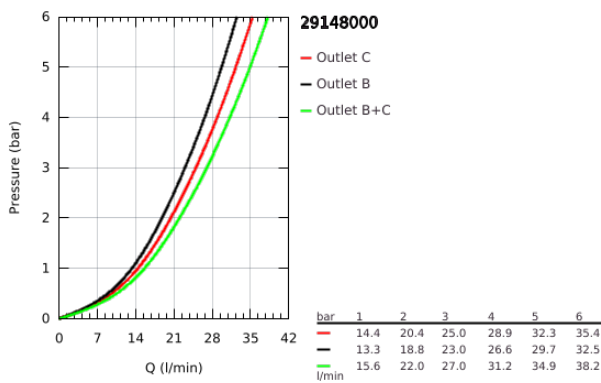

29 148 000 SMARTCONTROL CONCEALED MIXER WITH 2 VALVES

PRODUCT DESCRIPTION

- Colour: chrome
- trim set for GROHE Rapido SmartBox (35 600/35 604)
- metal wall escutcheon with GROHE FastFixation (covered escutcheon and shaft sealing, covered fixing), retroactively 6° adjustable
- GROHE LongLife finish
- GROHE SmartControl - control the shower with intuitive push/turn button
- exchangeable symbols
- cartridge for temperature mixing
- multiple outlets can be run simultaneously
- without roughing-in set 35 600/35 604 (please order separately)
- flow performance: outlet B = 23 l/min, outlet C = 25 l/min, outlet B + C = 27 l/min

29 148 000 SMARTCONTROL CONCEALED MIXER WITH 2 VALVES

SPARE PARTS

- 1: Mounting plate (Spare part-nr. 48363000)
 - 2: Handle (Spare part-nr. 46990000)
 - 3: Escutcheon (Spare part-nr. 46995000)
 - 4: WC push button (Spare part-nr. 48361000)
 - 4.1: pushbutton (Spare part-nr. 14077000)
 - 5: Cartridge (Spare part-nr. 48359000)
 - 5.1: Spindle (Spare part-nr. 49088000)
 - 6: Cartridge (Spare part-nr. 46989000)
 - 7: Non-return valves (Spare part-nr. 47979000)
 - 8: Seal (Spare part-nr. 48360000)
 - 9: Socket spanner (Spare part-nr. 49059000)*
 - 10: Service stops (Spare part-nr. 1405300M)*
 - 11: Universal extension set single-lever mixers, 25 mm (Spare part-nr. 14048000)*
 - 12: Backflow protection combination (EN1717) (Spare part-nr. 14055000)*
- * Optional accessories