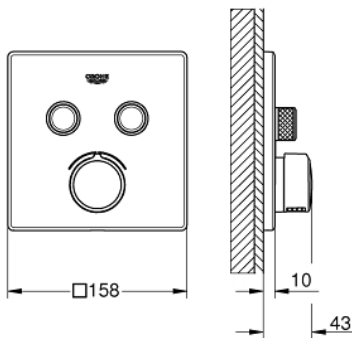

29 148 000 SMARTCONTROL CONCEALED MIXER WITH 2 VALVES

PRODUCT DESCRIPTION

- Colour: chrome
- trim set for GROHE Rapido SmartBox (35 600/35 604)
- metal wall escutcheon with GROHE FastFixation (covered escutcheon and shaft sealing, covered fixing), retroactively 6° adjustable
- GROHE LongLife finish
- GROHE SmartControl - control the shower with intuitive push/turn button
- exchangeable symbols
- cartridge for temperature mixing
- multiple outlets can be run simultaneously
- without roughing-in set 35 600/35 604 (please order separately)
- flow performance: outlet B = 23 l/min, outlet C = 25 l/min, outlet B + C = 27 l/min

29 148 000 SMARTCONTROL CONCEALED MIXER WITH 2 VALVES

SPARE PARTS

- 1: Mounting plate (Spare part-nr. 48363000)
 - 2: Handle (Spare part-nr. 46990000)
 - 3: Escutcheon (Spare part-nr. 46995000)
 - 4: WC push button (Spare part-nr. 48361000)
 - 4.1: pushbutton (Spare part-nr. 14077000)
 - 5: Cartridge (Spare part-nr. 48359000)
 - 5.1: Spindle (Spare part-nr. 49088000)
 - 6: Cartridge (Spare part-nr. 46989000)
 - 7: Non-return valves (Spare part-nr. 47979000)
 - 8: Seal (Spare part-nr. 48360000)
 - 9: Socket spanner (Spare part-nr. 49059000)*
 - 10: Service stops (Spare part-nr. 1405300M)*
 - 11: Universal extension set single-lever mixers, 25 mm (Spare part-nr. 14048000)*
 - 12: Backflow protection combination (EN1717) (Spare part-nr. 14055000)*
- * Optional accessories