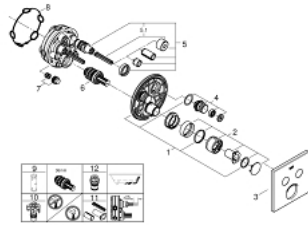

29 148 000 SMARTCONTROL CONCEALED MIXER WITH 2 VALVES

PRODUCT DESCRIPTION

- Tyc: Chrome
- trim set for GROHE Rapido SmartBox (35 600/35 604)
- metal wall escutcheon with GROHE FastFixation (covered escutcheon and shaft sealing, covered fixing), retroactively 6° adjustable
- GROHE LongLife finish
- GROHE SmartControl - control the shower with intuitive push/turn button
- exchangeable symbols
- cartridge for temperature mixing
- multiple outlets can be run simultaneously
- without roughing-in set 35 600/35 604 (please order separately)
- flow performance: outlet B = 23 l/min, outlet C = 25 l/min, outlet B + C = 27 l/min

29 148 000 SMARTCONTROL CONCEALED MIXER WITH 2 VALVES

SPARE PARTS

- 1: Mounting plate (Spare part-nr. 48363000)
 - 2: Handle (Spare part-nr. 46990000)
 - 3: Escutcheon (Spare part-nr. 46995000)
 - 4: Push button (Spare part-nr. 48361000)
 - 4.1: pushbutton (Spare part-nr. 14077000)
 - 5: Cartridge (Spare part-nr. 48359000)
 - 5.1: Spindle (Spare part-nr. 49088000)
 - 6: Cartridge (Spare part-nr. 46989000)
 - 7: Non-return valves (Spare part-nr. 47979000)
 - 8: Seal (Spare part-nr. 48360000)
 - 9: Socket spanner (Spare part-nr. 49059000)*
 - 10: Service stops (Spare part-nr. 1405300M)*
 - 11: Universal extension set single-lever mixers, 25 mm (Spare part-nr. 14048000)*
 - 12: Backflow protection combination (EN1717) (Spare part-nr. 14055000)*
- * Optional accessories