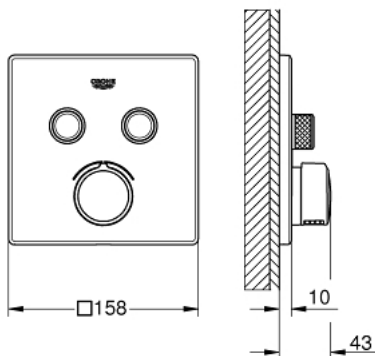

29 148 000 SMARTCONTROL CONCEALED MIXER WITH 2 VALVES

PRODUCT DESCRIPTION

- Tyc: Chrome
- trim set for GROHE Rapido SmartBox (35 600/35 604)
- metal wall escutcheon with GROHE FastFixation (covered escutcheon and shaft sealing, covered fixing), retroactively 6° adjustable
- GROHE LongLife finish
- GROHE SmartControl - control the shower with intuitive push/turn button
- exchangeable symbols
- cartridge for temperature mixing
- multiple outlets can be run simultaneously
- without roughing-in set 35 600/35 604 (please order separately)
- flow performance: outlet B = 23 l/min, outlet C = 25 l/min, outlet B + C = 27 l/min

29 148 000 SMARTCONTROL CONCEALED MIXER WITH 2 VALVES

SPARE PARTS

- 1: Mounting plate (Spare part-nr. 48363000)
 - 2: Handle (Spare part-nr. 46990000)
 - 3: Escutcheon (Spare part-nr. 46995000)
 - 4: Push button (Spare part-nr. 48361000)
 - 4.1: pushbutton (Spare part-nr. 14077000)
 - 5: Cartridge (Spare part-nr. 48359000)
 - 5.1: Spindle (Spare part-nr. 49088000)
 - 6: Cartridge (Spare part-nr. 46989000)
 - 7: Non-return valves (Spare part-nr. 47979000)
 - 8: Seal (Spare part-nr. 48360000)
 - 9: Socket spanner (Spare part-nr. 49059000)*
 - 10: Service stops (Spare part-nr. 1405300M)*
 - 11: Universal extension set single-lever mixers, 25 mm (Spare part-nr. 14048000)*
 - 12: Backflow protection combination (EN1717) (Spare part-nr. 14055000)*
- * Optional accessories