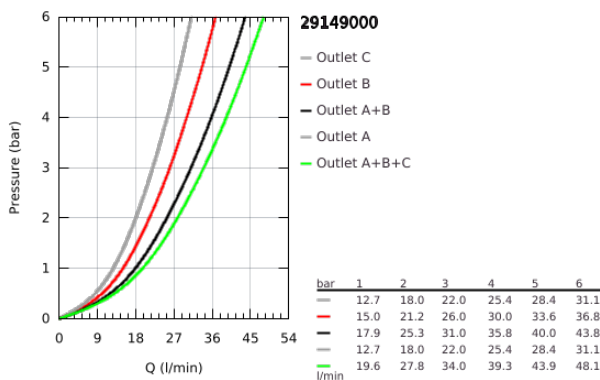

29 149 000 SMARTCONTROL CONCEALED MIXER WITH 3 VALVES

PRODUCT DESCRIPTION

- Colour: chrome
- trim set for GROHE Rapido SmartBox (35 600/35 604)
- metal wall escutcheon with GROHE FastFixation (covered escutcheon and shaft sealing, covered fixing), retroactively 6° adjustable
- GROHE LongLife finish
- GROHE SmartControl - control the shower with intuitive push/turn button
- exchangeable symbols
- cartridge for temperature mixing
- multiple outlets can be run simultaneously
- without roughing-in set 35 600/35 604 (please order separately)
- flow performance: outlet A = 22 l/min, outlet B = 26 l/min, outlet C = 22 l/min, outlet A + B = 31 l/min, outlet A + B + C = 34 l/min

29 149 000 SMARTCONTROL CONCEALED MIXER WITH 3 VALVES

SPARE PARTS

- 1: Mounting plate (Spare part-nr. 48362000)
 - 2: Handle (Spare part-nr. 46990000)
 - 3: Escutcheon (Spare part-nr. 46996000)
 - 4: WC push button (Spare part-nr. 48361000)
 - 4.1: pushbutton (Spare part-nr. 14077000)
 - 5: Cartridge (Spare part-nr. 48359000)
 - 5.1: Spindle (Spare part-nr. 49088000)
 - 6: Cartridge (Spare part-nr. 46989000)
 - 7: Non-return valves (Spare part-nr. 47979000)
 - 8: Seal (Spare part-nr. 48360000)
 - 9: Socket spanner (Spare part-nr. 49059000)*
 - 10: Service stops (Spare part-nr. 1405300M)*
 - 11: Universal extension set single-lever mixers, 25 mm (Spare part-nr. 14048000)*
- * Optional accessories