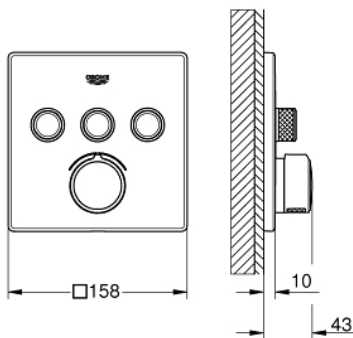

29 149 000 SMARTCONTROL CONCEALED MIXER WITH 3 VALVES

PRODUCT DESCRIPTION

- Colour: chrome
- trim set for GROHE Rapido SmartBox (35 600/35 604)
- metal wall escutcheon with GROHE FastFixation (covered escutcheon and shaft sealing, covered fixing), retroactively 6° adjustable
- GROHE LongLife finish
- GROHE SmartControl - control the shower with intuitive push/turn button
- exchangeable symbols
- cartridge for temperature mixing
- multiple outlets can be run simultaneously
- without roughing-in set 35 600/35 604 (please order separately)
- flow performance: outlet A = 22 l/min, outlet B = 26 l/min, outlet C = 22 l/min, outlet A + B = 31 l/min, outlet A + B + C = 34 l/min

29 149 000 SMARTCONTROL CONCEALED MIXER WITH 3 VALVES

SPARE PARTS

- 1: Mounting plate (Spare part-nr. 48362000)
 - 2: Handle (Spare part-nr. 46990000)
 - 3: Escutcheon (Spare part-nr. 46996000)
 - 4: WC push button (Spare part-nr. 48361000)
 - 4.1: pushbutton (Spare part-nr. 14077000)
 - 5: Cartridge (Spare part-nr. 48359000)
 - 5.1: Spindle (Spare part-nr. 49088000)
 - 6: Cartridge (Spare part-nr. 46989000)
 - 7: Non-return valves (Spare part-nr. 47979000)
 - 8: Seal (Spare part-nr. 48360000)
 - 9: Socket spanner (Spare part-nr. 49059000)*
 - 10: Service stops (Spare part-nr. 1405300M)*
 - 11: Universal extension set single-lever mixers, 25 mm (Spare part-nr. 14048000)*
- * Optional accessories