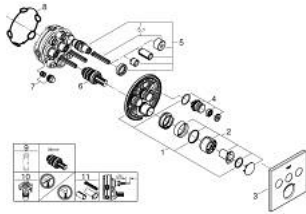

29 149 000 SMARTCONTROL CONCEALED MIXER WITH 3 VALVES

PRODUCT DESCRIPTION

- Colour: chrome
- trim set for GROHE Rapido SmartBox (35 600/35 604)
- metal wall escutcheon with GROHE FastFixation (covered escutcheon and shaft sealing, covered fixing), retroactively 6° adjustable
- GROHE LongLife finish
- GROHE SmartControl - control the shower with intuitive push/turn button
- exchangeable symbols
- cartridge for temperature mixing
- multiple outlets can be run simultaneously
- without roughing-in set 35 600/35 604 (please order separately)
- flow performance: outlet A = 22 l/min, outlet B = 26 l/min, outlet C = 22 l/min, outlet A + B = 31 l/min, outlet A + B + C = 34 l/min

29 149 000 SMARTCONTROL CONCEALED MIXER WITH 3 VALVES

SPARE PARTS

- 1: Mounting plate (Spare part-nr. 48362000)
 - 2: Handle (Spare part-nr. 46990000)
 - 3: Escutcheon (Spare part-nr. 46996000)
 - 4: WC push button (Spare part-nr. 48361000)
 - 4.1: pushbutton (Spare part-nr. 14077000)
 - 5: Cartridge (Spare part-nr. 48359000)
 - 5.1: Spindle (Spare part-nr. 49088000)
 - 6: Cartridge (Spare part-nr. 46989000)
 - 7: Non-return valves (Spare part-nr. 47979000)
 - 8: Seal (Spare part-nr. 48360000)
 - 9: Socket spanner (Spare part-nr. 49059000)*
 - 10: Service stops (Spare part-nr. 1405300M)*
 - 11: Universal extension set single-lever mixers, 25 mm (Spare part-nr. 14048000)*
- * Optional accessories