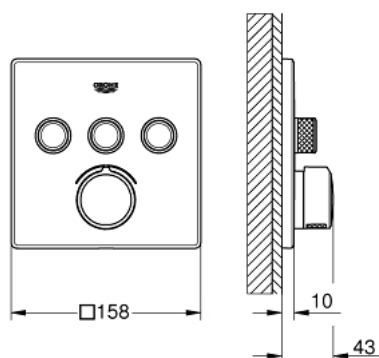

29 149 000 SMARTCONTROL CONCEALED MIXER WITH 3 VALVES

PRODUCT DESCRIPTION

- Tyc: Chrome
- trim set for GROHE Rapido SmartBox (35 600/35 604)
- metal wall escutcheon with GROHE FastFixation (covered escutcheon and shaft sealing, covered fixing), retroactively 6° adjustable
- GROHE LongLife finish
- GROHE SmartControl - control the shower with intuitive push/turn button
- exchangeable symbols
- cartridge for temperature mixing
- multiple outlets can be run simultaneously
- without roughing-in set 35 600/35 604 (please order separately)
- flow performance: outlet A = 22 l/min, outlet B = 26 l/min, outlet C = 22 l/min, outlet A + B = 31 l/min, outlet A + B + C = 34 l/min

29 149 000 SMARTCONTROL CONCEALED MIXER WITH 3 VALVES

SPARE PARTS

- 1: Mounting plate (Spare part-nr. 48362000)
 - 2: Handle (Spare part-nr. 46990000)
 - 3: Escutcheon (Spare part-nr. 46996000)
 - 4: Push button (Spare part-nr. 48361000)
 - 4.1: pushbutton (Spare part-nr. 14077000)
 - 5: Cartridge (Spare part-nr. 48359000)
 - 5.1: Spindle (Spare part-nr. 49088000)
 - 6: Cartridge (Spare part-nr. 46989000)
 - 7: Non-return valves (Spare part-nr. 47979000)
 - 8: Seal (Spare part-nr. 48360000)
 - 9: Socket spanner (Spare part-nr. 49059000)*
 - 10: Service stops (Spare part-nr. 1405300M)*
 - 11: Universal extension set single-lever mixers, 25 mm (Spare part-nr. 14048000)*
- * Optional accessories