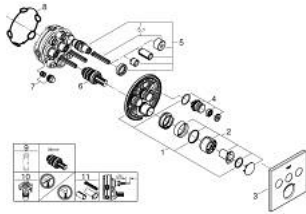

29 149 000 SMARTCONTROL CONCEALED MIXER WITH 3 VALVES

PRODUCT DESCRIPTION

- Tyc: Chrome
- trim set for GROHE Rapido SmartBox (35 600/35 604)
- metal wall escutcheon with GROHE FastFixation (covered escutcheon and shaft sealing, covered fixing), retroactively 6° adjustable
- GROHE LongLife finish
- GROHE SmartControl - control the shower with intuitive push/turn button
- exchangeable symbols
- cartridge for temperature mixing
- multiple outlets can be run simultaneously
- without roughing-in set 35 600/35 604 (please order separately)
- flow performance: outlet A = 22 l/min, outlet B = 26 l/min, outlet C = 22 l/min, outlet A + B = 31 l/min, outlet A + B + C = 34 l/min

29 149 000 SMARTCONTROL CONCEALED MIXER WITH 3 VALVES

SPARE PARTS

- 1: Mounting plate (Spare part-nr. 48362000)
 - 2: Handle (Spare part-nr. 46990000)
 - 3: Escutcheon (Spare part-nr. 46996000)
 - 4: Push button (Spare part-nr. 48361000)
 - 4.1: pushbutton (Spare part-nr. 14077000)
 - 5: Cartridge (Spare part-nr. 48359000)
 - 5.1: Spindle (Spare part-nr. 49088000)
 - 6: Cartridge (Spare part-nr. 46989000)
 - 7: Non-return valves (Spare part-nr. 47979000)
 - 8: Seal (Spare part-nr. 48360000)
 - 9: Socket spanner (Spare part-nr. 49059000)*
 - 10: Service stops (Spare part-nr. 1405300M)*
 - 11: Universal extension set single-lever mixers, 25 mm (Spare part-nr. 14048000)*
- * Optional accessories