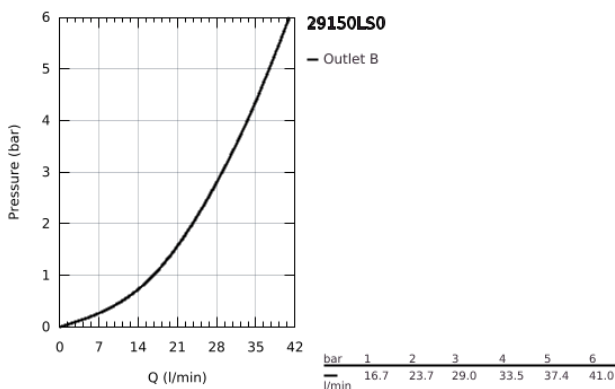

29 150 LS0 GROHTHERM SMARTCONTROL THERMOSTAT FOR CONCEALED INSTALLATION WITH ONE VALVE

PRODUCT DESCRIPTION

- Colour: moon white/chrome
- trim set for GROHE Rapido SmartBox (35 600/35 604)
- metal wall escutcheon with GROHE FastFixation (covered escutcheon and shaft sealing, covered fixing), retroactively 6° adjustable
- GROHE LongLife finish
- GROHE SmartControl - control the shower with intuitive push/turn button
- exchangeable symbols
- GROHE TurboStat - compact cartridge with wax thermoelement
- GROHE ProGrip - with knurl structure
- GROHE SafeStop - safety button at 38°C
- GROHE SafeStop Plus - optional temperature limiter at 43°C or 46°C included
- built-in non return valves and dirt strainers
- cover plate in moon white acrylic glass
- without roughing-in set
- flow performance: outlet A (to external shut-off) = 34 l/min, outlet B/C = 29 l/min

29 150 LS0 GROHTHERM SMARTCONTROL THERMOSTAT FOR CONCEALED INSTALLATION WITH ONE VALVE

SPARE PARTS

- 1: Mounting plate (Spare part-nr. 48362000)
 - 2: Temperature control handle (Spare part-nr. 49029000)
 - 2.1: Cover cap (Spare part-nr. 1015030000)
 - 2.2: handle adaptor (Spare part-nr. 1015059990)
 - 3: Escutcheon (Spare part-nr. 49031LS0)
 - 4: WC push button (Spare part-nr. 48361000)
 - 4.1: pushbutton (Spare part-nr. 14077000)
 - 5: Cartridge (Spare part-nr. 48359000)
 - 5.1: Spindle (Spare part-nr. 49088000)
 - 6: Thermostatic compact cartridge 3/4" (Spare part-nr. 49028000)
 - 7: Non-return valve (Spare part-nr. 49085000)
 - 8: Seal (Spare part-nr. 48360000)
 - 9: Socket spanner (Spare part-nr. 49059000)*
 - 10: GROHE TurboStat cartridge 3/4" (Spare part-nr. 49003000)*
 - 11: Service stops (Spare part-nr. 1405300M)*
 - 12: Universal extension set single-lever mixers, 25 mm (Spare part-nr. 14048000)*
- * Optional accessories