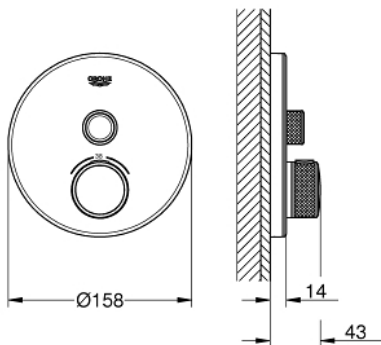

### PRODUCT DESCRIPTION

- Colour: moon white/chrome
- trim set for GROHE Rapido SmartBox (35 600/35 604)
- metal wall escutcheon with GROHE FastFixation (covered escutcheon and shaft sealing, covered fixing), retroactively 6° adjustable
- GROHE LongLife finish
- GROHE SmartControl - control the shower with intuitive push/turn button
- exchangeable symbols
- GROHE TurboStat - compact cartridge with wax thermoelement
- GROHE ProGrip - with knurled structure
- GROHE SafeStop - safety button at 38°C
- GROHE SafeStop Plus - optional temperature limiter at 43°C or 46°C included
- built-in non return valves and dirt strainers
- cover plate in moon white acrylic glass
- without roughing-in set
- flow performance: outlet A (to external shut-off) = 34 l/min, outlet B/C = 29 l/min

### SPARE PARTS

- 1: Mounting plate (Spare part-nr. 48362000)
  - 2: Temperature control handle (Spare part-nr. 49029000)
  - 2.1: Cover cap (Spare part-nr. 1015030000)
  - 2.2: handle adaptor (Spare part-nr. 1015059990)
  - 3: Escutcheon (Spare part-nr. 49031LS0)
  - 4: WC push button (Spare part-nr. 48361000)
  - 4.1: pushbutton (Spare part-nr. 14077000)
  - 5: Cartridge (Spare part-nr. 48359000)
  - 5.1: Spindle (Spare part-nr. 49088000)
  - 6: Thermostatic compact cartridge 3/4" (Spare part-nr. 49028000)
  - 7: Non-return valve (Spare part-nr. 49085000)
  - 8: Seal (Spare part-nr. 48360000)
  - 9: Socket spanner (Spare part-nr. 49059000)\*
  - 10: GROHE TurboStat cartridge 3/4" (Spare part-nr. 49003000)\*
  - 11: Service stops (Spare part-nr. 1405300M)\*
  - 12: Universal extension set single-lever mixers, 25 mm (Spare part-nr. 14048000)\*
- \* Optional accessories