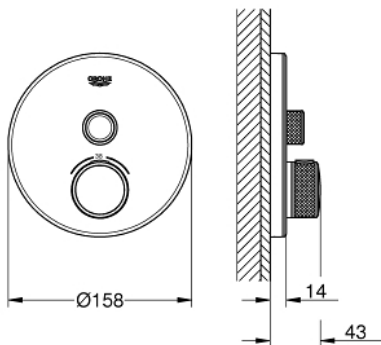

29 150 LS0 GROHTHERM SMARTCONTROL THERMOSTAT FOR CONCEALED INSTALLATION WITH ONE VALVE

PRODUCT DESCRIPTION

- Colour: moon white/chrome
- trim set for GROHE Rapido SmartBox (35 600/35 604)
- metal wall escutcheon with GROHE FastFixation (covered escutcheon and shaft sealing, covered fixing), retroactively 6° adjustable
- GROHE LongLife finish
- GROHE SmartControl - control the shower with intuitive push/turn button
- exchangeable symbols
- GROHE TurboStat - compact cartridge with wax thermoelement
- GROHE ProGrip - with knurl structure
- GROHE SafeStop - safety button at 38°C
- GROHE SafeStop Plus - optional temperature limiter at 43°C or 46°C included
- built-in non return valves and dirt strainers
- cover plate in moon white acrylic glass
- without roughing-in set
- flow performance: outlet A (to external shut-off) = 34 l/min, outlet B/C = 29 l/min

29 150 LS0 GROHTHERM SMARTCONTROL THERMOSTAT FOR CONCEALED INSTALLATION WITH ONE VALVE

SPARE PARTS

- 1: Mounting plate (Spare part-nr. 48362000)
 - 2: Temperature control handle (Spare part-nr. 49029000)
 - 2.1: Cover cap (Spare part-nr. 1015030000)
 - 2.2: handle adaptor (Spare part-nr. 1015059990)
 - 3: Escutcheon (Spare part-nr. 49031LS0)
 - 4: WC push button (Spare part-nr. 48361000)
 - 4.1: pushbutton (Spare part-nr. 14077000)
 - 5: Cartridge (Spare part-nr. 48359000)
 - 5.1: Spindle (Spare part-nr. 49088000)
 - 6: Thermostatic compact cartridge 3/4" (Spare part-nr. 49028000)
 - 7: Non-return valve (Spare part-nr. 49085000)
 - 8: Seal (Spare part-nr. 48360000)
 - 9: Socket spanner (Spare part-nr. 49059000)*
 - 10: GROHE TurboStat cartridge 3/4" (Spare part-nr. 49003000)*
 - 11: Service stops (Spare part-nr. 1405300M)*
 - 12: Universal extension set single-lever mixers, 25 mm (Spare part-nr. 14048000)*
- * Optional accessories