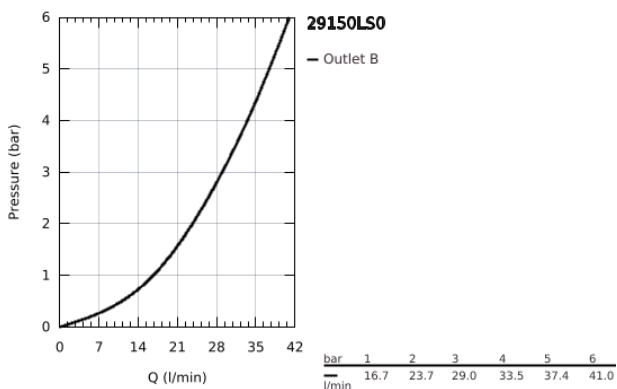

## 29 150 LS0 GROHTHERM SMARTCONTROL THERMOSTAT FOR CONCEALED INSTALLATION WITH ONE VALVE

### PRODUCT DESCRIPTION

- Colour: moon white/chrome
- trim set for GROHE Rapido SmartBox (35 600/35 604)
- metal wall escutcheon with GROHE FastFixation (covered escutcheon and shaft sealing, covered fixing), retroactively 6° adjustable
- GROHE LongLife finish
- GROHE SmartControl - control the shower with intuitive push/turn button
- exchangeable symbols
- GROHE TurboStat - compact cartridge with wax thermoelement
- GROHE ProGrip - with knurled structure
- GROHE SafeStop - safety button at 38°C
- GROHE SafeStop Plus - optional temperature limiter at 43°C or 46°C included
- built-in non return valves and dirt strainers
- cover plate in moon white acrylic glass
- without roughing-in set
- flow performance: outlet A (to external shut-off) = 34 l/min, outlet B/C = 29 l/min