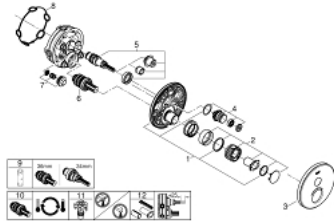

29 150 LS0 GROHTHERM SMARTCONTROL THERMOSTAT FOR CONCEALED INSTALLATION WITH ONE VALVE

SPARE PARTS

1. 1: Mounting plate (Spare part-nr. 48362000)
   - 2: Temperature control handle (Spare part-nr. 49029000)
   - 2.1: Cover cap (Spare part-nr. 1015030000)
   - 2.2: handle adaptor (Spare part-nr. 1015059990)
   - 3: Escutcheon (Spare part-nr. 49031LS0)
   - 4: WC push button (Spare part-nr. 48361000)
   - 4.1: pushbutton (Spare part-nr. 14077000)
   - 5: Cartridge (Spare part-nr. 48359000)
   - 5.1: Spindle (Spare part-nr. 49088000)
   - 6: Thermostatic compact cartridge 3/4" (Spare part-nr. 49028000)
   - 7: Non-return valve (Spare part-nr. 49085000)
   - 8: Seal (Spare part-nr. 48360000)
   - 9: Socket spanner (Spare part-nr. 49059000)*
   - 10: GROHE TurboStat cartridge 3/4" (Spare part-nr. 49003000)*
   - 11: Service stops (Spare part-nr. 1405300M)*
   - 12: Universal extension set single-lever mixers, 25 mm (Spare part-nr. 14048000)*
2. Optional accessories