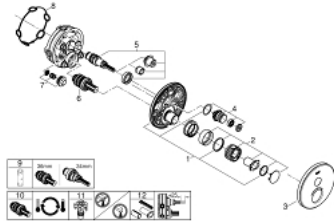

### PRODUCT DESCRIPTION

- Colour: moon white/chrome
- trim set for GROHE Rapido SmartBox (35 600/35 604)
- metal wall escutcheon with GROHE FastFixation (covered escutcheon and shaft sealing, covered fixing), retroactively 6° adjustable
- GROHE LongLife finish
- GROHE SmartControl - control the shower with intuitive push/turn button
- exchangeable symbols
- GROHE TurboStat - compact cartridge with wax thermoelement
- GROHE ProGrip - with knurled structure
- GROHE SafeStop - safety button at 38°C
- GROHE SafeStop Plus - optional temperature limiter at 43°C or 46°C included
- built-in non return valves and dirt strainers
- cover plate in moon white acrylic glass
- without roughing-in set
- flow performance: outlet A (to external shut-off) = 34 l/min, outlet B/C = 29 l/min

### SPARE PARTS

- 1: Mounting plate (Spare part-nr. 48362000)
  - 2: Temperature control handle (Spare part-nr. 49029000)
  - 2.1: Cover cap (Spare part-nr. 1015030000)
  - 2.2: handle adaptor (Spare part-nr. 1015059990)
  - 3: Escutcheon (Spare part-nr. 49031LS0)
  - 4: WC push button (Spare part-nr. 48361000)
  - 4.1: pushbutton (Spare part-nr. 14077000)
  - 5: Cartridge (Spare part-nr. 48359000)
  - 5.1: Spindle (Spare part-nr. 49088000)
  - 6: Thermostatic compact cartridge 3/4" (Spare part-nr. 49028000)
  - 7: Non-return valve (Spare part-nr. 49085000)
  - 8: Seal (Spare part-nr. 48360000)
  - 9: Socket spanner (Spare part-nr. 49059000)\*
  - 10: GROHE TurboStat cartridge 3/4" (Spare part-nr. 49003000)\*
  - 11: Service stops (Spare part-nr. 1405300M)\*
  - 12: Universal extension set single-lever mixers, 25 mm (Spare part-nr. 14048000)\*
- \* Optional accessories