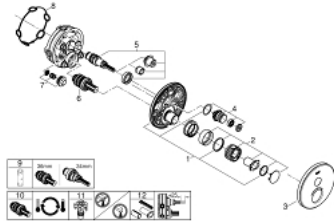

### PRODUCT DESCRIPTION

- Tyc: moon white/chrome
- trim set for GROHE Rapido SmartBox (35 600/35 604)
- metal wall escutcheon with GROHE FastFixation (covered escutcheon and shaft sealing, covered fixing), retroactively 6° adjustable
- GROHE LongLife finish
- GROHE SmartControl - control the shower with intuitive push/turn button
- exchangeable symbols
- GROHE TurboStat - compact cartridge with wax thermostatic element
- GROHE ProGrip - with knurled structure
- GROHE SafeStop safety button at 38°C ( calibration required )
- GROHE SafeStop Plus - optional temperature limiter at 43°C or 46°C included
- built-in non return valves and dirt strainers
- cover plate in moon white acrylic glass
- without rough-in set (sold separately)
- flow performance: outlet A (to external shut-off) = 34 l/min, outlet B/C = 29 l/min

### SPARE PARTS

- 1: Mounting plate (Spare part-nr. 48362000)
  - 2: Temperature control handle (Spare part-nr. 49029000)
  - 2.1: Cover cap (Spare part-nr. 1015030000)
  - 2.2: handle adaptor (Spare part-nr. 1015059990)
  - 3: Escutcheon (Spare part-nr. 49031LS0)
  - 4: Push button (Spare part-nr. 48361000)
  - 4.1: pushbutton (Spare part-nr. 14077000)
  - 5: Cartridge (Spare part-nr. 48359000)
  - 5.1: Spindle (Spare part-nr. 49088000)
  - 6: Thermostatic compact cartridge 3/4" (Spare part-nr. 49028000)
  - 7: Non-return valve (Spare part-nr. 49085000)
  - 8: Seal (Spare part-nr. 48360000)
  - 9: Socket spanner (Spare part-nr. 49059000)\*
  - 10: GROHE TurboStat cartridge 3/4" (Spare part-nr. 49003000)\*
  - 11: Service stops (Spare part-nr. 1405300M)\*
  - 12: Universal extension set single-lever mixers, 25 mm (Spare part-nr. 14048000)\*
- \* Optional accessories