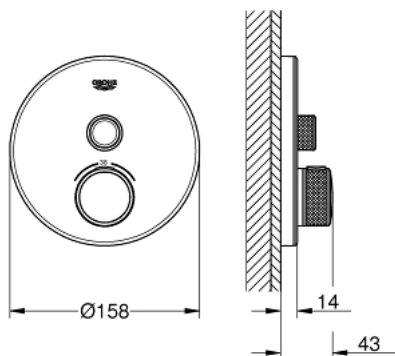

### PRODUCT DESCRIPTION

- Tyc: moon white/chrome
- trim set for GROHE Rapido SmartBox (35 600/35 604)
- metal wall escutcheon with GROHE FastFixation (covered escutcheon and shaft sealing, covered fixing), retroactively 6° adjustable
- GROHE LongLife finish
- GROHE SmartControl - control the shower with intuitive push/turn button
- exchangeable symbols
- GROHE TurboStat - compact cartridge with wax thermostatic element
- GROHE ProGrip - with knurled structure
- GROHE SafeStop safety button at 38°C ( calibration required )
- GROHE SafeStop Plus - optional temperature limiter at 43°C or 46°C included
- built-in non return valves and dirt strainers
- cover plate in moon white acrylic glass
- without rough-in set (sold separately)
- flow performance: outlet A (to external shut-off) = 34 l/min, outlet B/C = 29 l/min

### SPARE PARTS

- 1: Mounting plate (Spare part-nr. 48362000)
  - 2: Temperature control handle (Spare part-nr. 49029000)
  - 2.1: Cover cap (Spare part-nr. 1015030000)
  - 2.2: handle adaptor (Spare part-nr. 1015059990)
  - 3: Escutcheon (Spare part-nr. 49031LS0)
  - 4: Push button (Spare part-nr. 48361000)
  - 4.1: pushbutton (Spare part-nr. 14077000)
  - 5: Cartridge (Spare part-nr. 48359000)
  - 5.1: Spindle (Spare part-nr. 49088000)
  - 6: Thermostatic compact cartridge 3/4" (Spare part-nr. 49028000)
  - 7: Non-return valve (Spare part-nr. 49085000)
  - 8: Seal (Spare part-nr. 48360000)
  - 9: Socket spanner (Spare part-nr. 49059000)\*
  - 10: GROHE TurboStat cartridge 3/4" (Spare part-nr. 49003000)\*
  - 11: Service stops (Spare part-nr. 1405300M)\*
  - 12: Universal extension set single-lever mixers, 25 mm (Spare part-nr. 14048000)\*
- \* Optional accessories