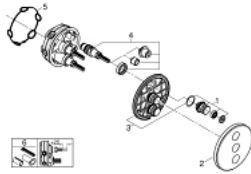

## 29 152 LS0 GROHTHERM SMARTCONTROL TRIPLE VOLUME CONTROL TRIM

### PRODUCT DESCRIPTION

- Colour: moon white/chrome
- trim set for use with GROHE Rapido SmartBox 35 600/35 604/35 601
- metal wall escutcheon with GROHE FastFixation (covered escutcheon and shaft sealing, covered fixing), retroactively 6° adjustable
- 10 mm thin profile escutcheon
- GROHE LongLife finish
- GROHE SmartControl - control the shower with intuitive push/turn button
- exchangeable symbols
- GROHE ProGrip - with knurl structure
- multiple outlets can be run simultaneously
- cover plate in moon white acrylic glass
- without roughing-in set 35 600/35 604 (please order separately)
- flow performance: outlet D = 28 l/min, outlet E = 28 l/min, outlet A = 28 l/min, outlet D+E+A = 65 l/min
- optional flow reducer for CALGreen compliance included

### SPARE PARTS

1: WC push button (Spare part-nr. 48361000)

1.1: pushbutton (Spare part-nr. 14077000)

2: Escutcheon (Spare part-nr. 48367LS0)

3: Mounting plate (Spare part-nr. 48365000)

4: Cartridge (Spare part-nr. 48359000)

4.1: Spindle (Spare part-nr. 49088000)

5: Seal (Spare part-nr. 48360000)

6: Universal extension set single-lever mixers, 25 mm (Spare part-nr. 14048000

)\*

\* Optional accessories