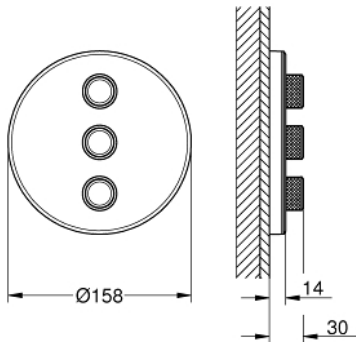

### PRODUCT DESCRIPTION

- Colour: moon white/chrome
- trim set for use with GROHE Rapido SmartBox 35 600/35 604/35 601
- metal wall escutcheon with GROHE FastFixation (covered escutcheon and shaft sealing, covered fixing), retroactively 6° adjustable
- 10 mm thin profile escutcheon
- GROHE LongLife finish
- GROHE SmartControl - control the shower with intuitive push/turn button
- exchangeable symbols
- GROHE ProGrip - with knurl structure
- multiple outlets can be run simultaneously
- cover plate in moon white acrylic glass
- without roughing-in set 35 600/35 604 (please order separately)
- flow performance: outlet D = 28 l/min, outlet E = 28 l/min, outlet A = 28 l/min, outlet D+E+A = 65 l/min
- optional flow reducer for CALGreen compliance included

### SPARE PARTS

1: WC push button (Spare part-nr. 48361000)

1.1: pushbutton (Spare part-nr. 14077000)

2: Escutcheon (Spare part-nr. 48367LS0)

3: Mounting plate (Spare part-nr. 48365000)

4: Cartridge (Spare part-nr. 48359000)

4.1: Spindle (Spare part-nr. 49088000)

5: Seal (Spare part-nr. 48360000)

6: Universal extension set single-lever mixers, 25 mm (Spare part-nr. 14048000

)\*

\* Optional accessories