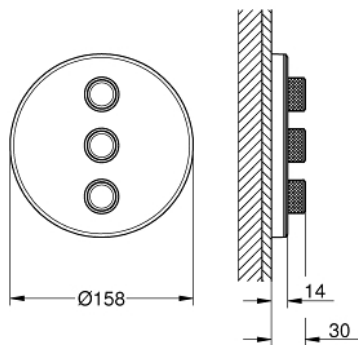

## 29 152 LS0 GROHTHERM SMARTCONTROL TRIPLE VOLUME CONTROL TRIM

### PRODUCT DESCRIPTION

- Colour: moon white/chrome
- trim set for use with GROHE Rapido SmartBox 35 600/35 604/35 601
- metal wall escutcheon with GROHE FastFixation (covered escutcheon and shaft sealing, covered fixing), retroactively 6° adjustable
- 10 mm thin profile escutcheon
- GROHE LongLife finish
- GROHE SmartControl - control the shower with intuitive push/turn button
- exchangeable symbols
- GROHE ProGrip - with knurled structure
- multiple outlets can be run simultaneously
- cover plate in moon white acrylic glass
- without roughing-in set 35 600/35 604 (please order separately)
- flow performance: outlet D = 28 l/min, outlet E = 28 l/min, outlet A = 28 l/min, outlet D+E+A = 65 l/min
- optional flow reducer for CALGreen compliance included

### SPARE PARTS

- 1: WC push button (Spare part-nr. 48361000)
  - 1.1: pushbutton (Spare part-nr. 14077000)
  - 2: Escutcheon (Spare part-nr. 48367LS0)
  - 3: Mounting plate (Spare part-nr. 48365000)
  - 4: Cartridge (Spare part-nr. 48359000)
  - 4.1: Spindle (Spare part-nr. 49088000)
  - 5: Seal (Spare part-nr. 48360000)
  - 6: Universal extension set single-lever mixers, 25 mm (Spare part-nr. 14048000)
- )\*
- \* Optional accessories