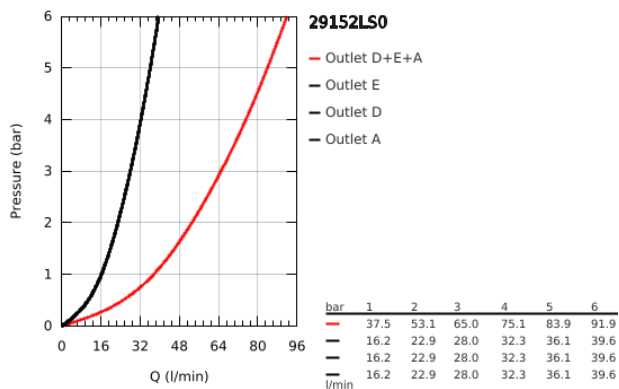

## 29 152 LS0 GROHTHERM SMARTCONTROL TRIPLE VOLUME CONTROL TRIM

### PRODUCT DESCRIPTION

- Colour: moon white/chrome
- trim set for use with GROHE Rapido SmartBox 35 600/35 604/35 601
- metal wall escutcheon with GROHE FastFixation (covered escutcheon and shaft sealing, covered fixing), retroactively 6° adjustable
- 10 mm thin profile escutcheon
- GROHE LongLife finish
- GROHE SmartControl - control the shower with intuitive push/turn button
- exchangeable symbols
- GROHE ProGrip - with knurl structure
- multiple outlets can be run simultaneously
- cover plate in moon white acrylic glass
- without roughing-in set 35 600/35 604 (please order separately)
- flow performance: outlet D = 28 l/min, outlet E = 28 l/min, outlet A = 28 l/min, outlet D+E+A = 65 l/min
- optional flow reducer for CALGreen compliance included