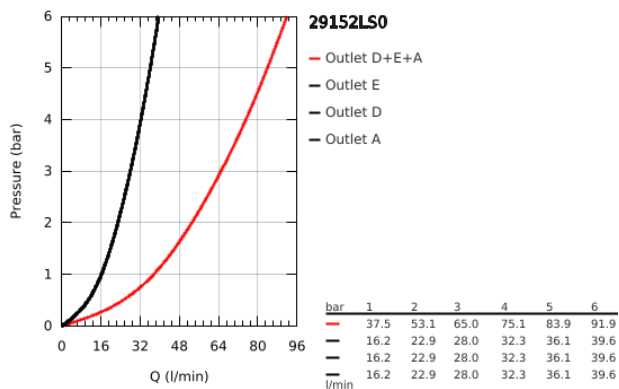

## 29 152 LS0 GROHTHERM SMARTCONTROL TRIPLE VOLUME CONTROL TRIM

### PRODUCT DESCRIPTION

- Colour: moon white/chrome
- trim set for use with GROHE Rapido SmartBox 35 600/35 604/35 601
- metal wall escutcheon with GROHE FastFixation (covered escutcheon and shaft sealing, covered fixing), retroactively 6° adjustable
- 10 mm thin profile escutcheon
- GROHE LongLife finish
- GROHE SmartControl - control the shower with intuitive push/turn button
- exchangeable symbols
- GROHE ProGrip - with knurled structure
- multiple outlets can be run simultaneously
- cover plate in moon white acrylic glass
- without roughing-in set 35 600/35 604 (please order separately)
- flow performance: outlet D = 28 l/min, outlet E = 28 l/min, outlet A = 28 l/min, outlet D+E+A = 65 l/min
- optional flow reducer for CALGreen compliance included