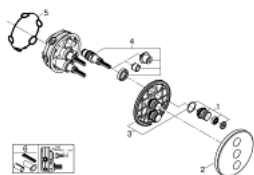

## 29 152 LS0 GROHTHERM SMARTCONTROL TRIPLE VOLUME CONTROL TRIM

### PRODUCT DESCRIPTION

- Colour: moon white/chrome
- trim set for use with GROHE Rapido SmartBox 35 600/35 604/35 601
- metal wall escutcheon with GROHE FastFixation (covered escutcheon and shaft sealing, covered fixing), retroactively 6° adjustable
- 10 mm thin profile escutcheon
- GROHE LongLife finish
- GROHE SmartControl - control the shower with intuitive push/turn button
- exchangeable symbols
- GROHE ProGrip - with knurled structure
- multiple outlets can be run simultaneously
- cover plate in moon white acrylic glass
- without roughing-in set 35 600/35 604 (please order separately)
- flow performance: outlet D = 28 l/min, outlet E = 28 l/min, outlet A = 28 l/min, outlet D+E+A = 65 l/min
- optional flow reducer for CALGreen compliance included

### SPARE PARTS

- 1: WC push button (Spare part-nr. 48361000)
  - 1.1: pushbutton (Spare part-nr. 14077000)
  - 2: Escutcheon (Spare part-nr. 48367LS0)
  - 3: Mounting plate (Spare part-nr. 48365000)
  - 4: Cartridge (Spare part-nr. 48359000)
  - 4.1: Spindle (Spare part-nr. 49088000)
  - 5: Seal (Spare part-nr. 48360000)
  - 6: Universal extension set single-lever mixers, 25 mm (Spare part-nr. 14048000)
- )\*
- \* Optional accessories