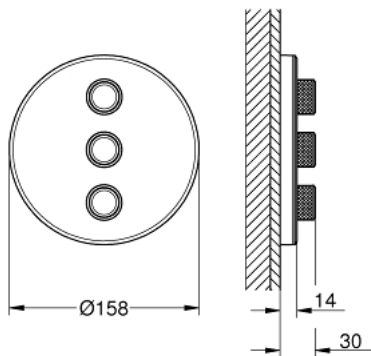

29 152 LS0 GROHTHERM SMARTCONTROL TRIPLE VOLUME CONTROL TRIM

PRODUCT DESCRIPTION

- Typ: moon white/chrome
- trim set for use with GROHE Rapido SmartBox 35 600/35 604/35 601
- metal wall escutcheon with GROHE FastFixation (covered escutcheon and shaft sealing, covered fixing), retroactively 6° adjustable
- 10 mm thin profile escutcheon
- GROHE LongLife finish
- GROHE SmartControl - control the shower with intuitive push/turn button
- exchangeable symbols
- GROHE ProGrip - with knurled structure
- multiple outlets can be run simultaneously
- cover plate in moon white acrylic glass
- without roughing-in set 35 600/35 604 (please order separately)
- flow performance: outlet D = 28 l/min, outlet E = 28 l/min, outlet A = 28 l/min, outlet D+E+A = 65 l/min
- optional flow reducer for CALGreen compliance included

29 152 LS0 GROHTHERM SMARTCONTROL TRIPLE VOLUME CONTROL TRIM

SPARE PARTS

1: Push button (Spare part-nr. 48361000)

1.1: pushbutton (Spare part-nr. 14077000)

2: Escutcheon (Spare part-nr. 48367LS0)

3: Mounting plate (Spare part-nr. 48365000)

4: Cartridge (Spare part-nr. 48359000)

4.1: Spindle (Spare part-nr. 49088000)

5: Seal (Spare part-nr. 48360000)

6: Universal extension set single-lever mixers, 25 mm (Spare part-nr. 14048000

)*

* Optional accessories