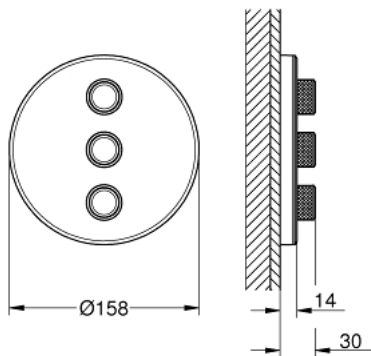

29 152 LS0 GROHTHERM SMARTCONTROL TRIPLE VOLUME CONTROL TRIM

PRODUCT DESCRIPTION

- Typ: moon white/chrome
- trim set for use with GROHE Rapido SmartBox 35 600/35 604/35 601
- metal wall escutcheon with GROHE FastFixation (covered escutcheon and shaft sealing, covered fixing), retroactively 6° adjustable
- 10 mm thin profile escutcheon
- GROHE LongLife finish
- GROHE SmartControl - control the shower with intuitive push/turn button
- exchangeable symbols
- GROHE ProGrip - with knurl structure
- multiple outlets can be run simultaneously
- cover plate in moon white acrylic glass
- without roughing-in set 35 600/35 604 (please order separately)
- flow performance: outlet D = 28 l/min, outlet E = 28 l/min, outlet A = 28 l/min, outlet D+E+A = 65 l/min
- optional flow reducer for CALGreen compliance included

29 152 LS0 GROHTHERM SMARTCONTROL TRIPLE VOLUME CONTROL TRIM

SPARE PARTS

- 1: Push button (Spare part-nr. 48361000)
 - 1.1: pushbutton (Spare part-nr. 14077000)
 - 2: Escutcheon (Spare part-nr. 48367LS0)
 - 3: Mounting plate (Spare part-nr. 48365000)
 - 4: Cartridge (Spare part-nr. 48359000)
 - 4.1: Spindle (Spare part-nr. 49088000)
 - 5: Seal (Spare part-nr. 48360000)
 - 6: Universal extension set single-lever mixers, 25 mm (Spare part-nr. 14048000)
-)*
- * Optional accessories