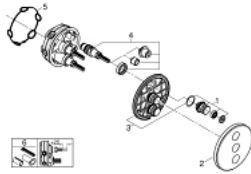

29 152 LS0 GROHTHERM SMARTCONTROL TRIPLE VOLUME CONTROL TRIM

PRODUCT DESCRIPTION

- Typ: moon white/chrome
- trim set for use with GROHE Rapido SmartBox 35 600/35 604/35 601
- metal wall escutcheon with GROHE FastFixation (covered escutcheon and shaft sealing, covered fixing), retroactively 6° adjustable
- 10 mm thin profile escutcheon
- GROHE LongLife finish
- GROHE SmartControl - control the shower with intuitive push/turn button
- exchangeable symbols
- GROHE ProGrip - with knurled structure
- multiple outlets can be run simultaneously
- cover plate in moon white acrylic glass
- without roughing-in set 35 600/35 604 (please order separately)
- flow performance: outlet D = 28 l/min, outlet E = 28 l/min, outlet A = 28 l/min, outlet D+E+A = 65 l/min
- optional flow reducer for CALGreen compliance included

29 152 LS0 GROHTHERM SMARTCONTROL TRIPLE VOLUME CONTROL TRIM

SPARE PARTS

1: Push button (Spare part-nr. 48361000)

1.1: pushbutton (Spare part-nr. 14077000)

2: Escutcheon (Spare part-nr. 48367LS0)

3: Mounting plate (Spare part-nr. 48365000)

4: Cartridge (Spare part-nr. 48359000)

4.1: Spindle (Spare part-nr. 49088000)

5: Seal (Spare part-nr. 48360000)

6: Universal extension set single-lever mixers, 25 mm (Spare part-nr. 14048000

)*

* Optional accessories