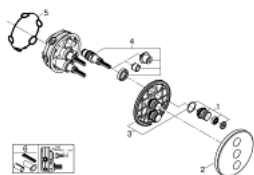

29 152 LS0 GROHTHERM SMARTCONTROL TRIPLE VOLUME CONTROL TRIM

PRODUCT DESCRIPTION

- Typ: moon white/chrome
- trim set for use with GROHE Rapido SmartBox 35 600/35 604/35 601
- metal wall escutcheon with GROHE FastFixation (covered escutcheon and shaft sealing, covered fixing), retroactively 6° adjustable
- 10 mm thin profile escutcheon
- GROHE LongLife finish
- GROHE SmartControl - control the shower with intuitive push/turn button
- exchangeable symbols
- GROHE ProGrip - with knurl structure
- multiple outlets can be run simultaneously
- cover plate in moon white acrylic glass
- without roughing-in set 35 600/35 604 (please order separately)
- flow performance: outlet D = 28 l/min, outlet E = 28 l/min, outlet A = 28 l/min, outlet D+E+A = 65 l/min
- optional flow reducer for CALGreen compliance included

29 152 LS0 GROHTHERM SMARTCONTROL TRIPLE VOLUME CONTROL TRIM

SPARE PARTS

- 1: Push button (Spare part-nr. 48361000)
 - 1.1: pushbutton (Spare part-nr. 14077000)
 - 2: Escutcheon (Spare part-nr. 48367LS0)
 - 3: Mounting plate (Spare part-nr. 48365000)
 - 4: Cartridge (Spare part-nr. 48359000)
 - 4.1: Spindle (Spare part-nr. 49088000)
 - 5: Seal (Spare part-nr. 48360000)
 - 6: Universal extension set single-lever mixers, 25 mm (Spare part-nr. 14048000)
-)*
- * Optional accessories