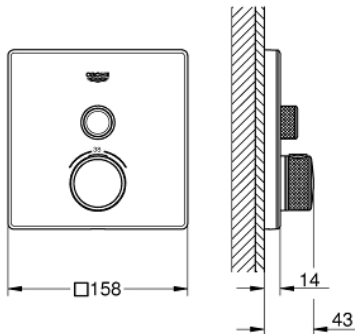

29 153 LS0 GROHTHERM SMARTCONTROL THERMOSTAT FOR CONCEALED INSTALLATION WITH ONE VALVE

PRODUCT DESCRIPTION

- Colour: moon white/chrome
- trim set for GROHE Rapido SmartBox (35 600/35 604)
- metal wall escutcheon with GROHE FastFixation (covered escutcheon and shaft sealing, covered fixing), retroactively 6° adjustable
- GROHE LongLife finish
- GROHE SmartControl - control the shower with intuitive push/turn button
- exchangeable symbols
- GROHE TurboStat - compact cartridge with wax thermoelement
- GROHE ProGrip - with knurled structure
- GROHE SafeStop - safety button at 38°C
- GROHE SafeStop Plus - optional temperature limiter at 43°C or 46°C included
- built-in non return valves and dirt strainers
- cover plate in moon white acrylic glass
- without roughing-in set
- flow performance: outlet A (to external shut-off) = 34 l/min, outlet B/C = 29 l/min

29 153 LS0 GROHTHERM SMARTCONTROL THERMOSTAT FOR CONCEALED INSTALLATION WITH ONE VALVE

SPARE PARTS

- 1: Mounting plate (Spare part-nr. 48362000)
 - 2: Temperature control handle (Spare part-nr. 49029000)
 - 2.1: Cover cap (Spare part-nr. 1015030000)
 - 2.2: handle adaptor (Spare part-nr. 1015059990)
 - 3: Escutcheon (Spare part-nr. 49038LS0)
 - 4: WC push button (Spare part-nr. 48361000)
 - 4.1: pushbutton (Spare part-nr. 14077000)
 - 5: Cartridge (Spare part-nr. 48359000)
 - 5.1: Spindle (Spare part-nr. 49088000)
 - 6: Thermostatic compact cartridge 3/4" (Spare part-nr. 49028000)
 - 7: Non-return valve (Spare part-nr. 49085000)
 - 8: Seal (Spare part-nr. 48360000)
 - 9: Socket spanner (Spare part-nr. 49059000)*
 - 10: GROHE TurboStat cartridge 3/4" (Spare part-nr. 49003000)*
 - 11: Service stops (Spare part-nr. 1405300M)*
 - 12: Universal extension set single-lever mixers, 25 mm (Spare part-nr. 14048000)*
- * Optional accessories