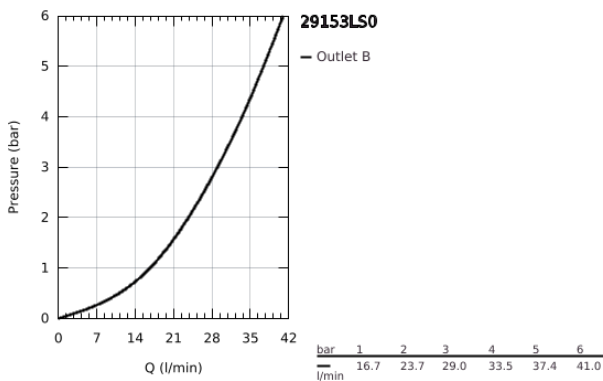

29 153 LS0 GROHTHERM SMARTCONTROL THERMOSTAT FOR CONCEALED INSTALLATION WITH ONE VALVE

PRODUCT DESCRIPTION

- Colour: moon white/chrome
- trim set for GROHE Rapido SmartBox (35 600/35 604)
- metal wall escutcheon with GROHE FastFixation (covered escutcheon and shaft sealing, covered fixing), retroactively 6° adjustable
- GROHE LongLife finish
- GROHE SmartControl - control the shower with intuitive push/turn button
- exchangeable symbols
- GROHE TurboStat - compact cartridge with wax thermoelement
- GROHE ProGrip - with knurled structure
- GROHE SafeStop - safety button at 38°C
- GROHE SafeStop Plus - optional temperature limiter at 43°C or 46°C included
- built-in non return valves and dirt strainers
- cover plate in moon white acrylic glass
- without roughing-in set
- flow performance: outlet A (to external shut-off) = 34 l/min, outlet B/C = 29 l/min

29 153 LS0 GROHTHERM SMARTCONTROL THERMOSTAT FOR CONCEALED INSTALLATION WITH ONE VALVE

SPARE PARTS

- 1: Mounting plate (Spare part-nr. 48362000)
 - 2: Temperature control handle (Spare part-nr. 49029000)
 - 2.1: Cover cap (Spare part-nr. 1015030000)
 - 2.2: handle adaptor (Spare part-nr. 1015059990)
 - 3: Escutcheon (Spare part-nr. 49038LS0)
 - 4: WC push button (Spare part-nr. 48361000)
 - 4.1: pushbutton (Spare part-nr. 14077000)
 - 5: Cartridge (Spare part-nr. 48359000)
 - 5.1: Spindle (Spare part-nr. 49088000)
 - 6: Thermostatic compact cartridge 3/4" (Spare part-nr. 49028000)
 - 7: Non-return valve (Spare part-nr. 49085000)
 - 8: Seal (Spare part-nr. 48360000)
 - 9: Socket spanner (Spare part-nr. 49059000)*
 - 10: GROHE TurboStat cartridge 3/4" (Spare part-nr. 49003000)*
 - 11: Service stops (Spare part-nr. 1405300M)*
 - 12: Universal extension set single-lever mixers, 25 mm (Spare part-nr. 14048000)*
- * Optional accessories