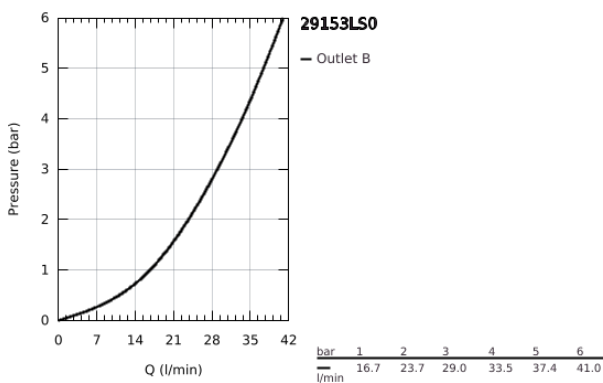

29 153 LS0 GROHTHERM SMARTCONTROL THERMOSTAT FOR CONCEALED INSTALLATION WITH ONE VALVE

PRODUCT DESCRIPTION

- Colour: moon white/chrome
- trim set for GROHE Rapido SmartBox (35 600/35 604)
- metal wall escutcheon with GROHE FastFixation (covered escutcheon and shaft sealing, covered fixing), retroactively 6° adjustable
- GROHE LongLife finish
- GROHE SmartControl - control the shower with intuitive push/turn button
- exchangeable symbols
- GROHE TurboStat - compact cartridge with wax thermoelement
- GROHE ProGrip - with knurl structure
- GROHE SafeStop - safety button at 38°C
- GROHE SafeStop Plus - optional temperature limiter at 43°C or 46°C included
- built-in non return valves and dirt strainers
- cover plate in moon white acrylic glass
- without roughing-in set
- flow performance: outlet A (to external shut-off) = 34 l/min, outlet B/C = 29 l/min

29 153 LS0 GROHTHERM SMARTCONTROL THERMOSTAT FOR CONCEALED INSTALLATION WITH ONE VALVE

SPARE PARTS

- 1: Mounting plate (Spare part-nr. 48362000)
 - 2: Temperature control handle (Spare part-nr. 49029000)
 - 2.1: Cover cap (Spare part-nr. 1015030000)
 - 2.2: handle adaptor (Spare part-nr. 1015059990)
 - 3: Escutcheon (Spare part-nr. 49038LS0)
 - 4: WC push button (Spare part-nr. 48361000)
 - 4.1: pushbutton (Spare part-nr. 14077000)
 - 5: Cartridge (Spare part-nr. 48359000)
 - 5.1: Spindle (Spare part-nr. 49088000)
 - 6: Thermostatic compact cartridge 3/4" (Spare part-nr. 49028000)
 - 7: Non-return valve (Spare part-nr. 49085000)
 - 8: Seal (Spare part-nr. 48360000)
 - 9: Socket spanner (Spare part-nr. 49059000)*
 - 10: GROHE TurboStat cartridge 3/4" (Spare part-nr. 49003000)*
 - 11: Service stops (Spare part-nr. 1405300M)*
 - 12: Universal extension set single-lever mixers, 25 mm (Spare part-nr. 14048000)*
- * Optional accessories