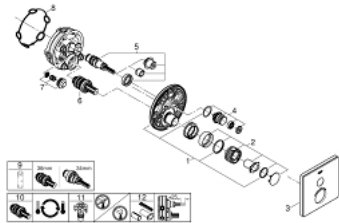

29 153 LS0 GROHTHERM SMARTCONTROL THERMOSTAT FOR CONCEALED INSTALLATION WITH ONE VALVE

PRODUCT DESCRIPTION

- Colour: moon white/chrome
- trim set for GROHE Rapido SmartBox (35 600/35 604)
- metal wall escutcheon with GROHE FastFixation (covered escutcheon and shaft sealing, covered fixing), retroactively 6° adjustable
- GROHE LongLife finish
- GROHE SmartControl - control the shower with intuitive push/turn button
- exchangeable symbols
- GROHE TurboStat - compact cartridge with wax thermoelement
- GROHE ProGrip - with knurled structure
- GROHE SafeStop - safety button at 38°C
- GROHE SafeStop Plus - optional temperature limiter at 43°C or 46°C included
- built-in non return valves and dirt strainers
- cover plate in moon white acrylic glass
- without roughing-in set
- flow performance: outlet A (to external shut-off) = 34 l/min, outlet B/C = 29 l/min

29 153 LS0 GROHTHERM SMARTCONTROL THERMOSTAT FOR CONCEALED INSTALLATION WITH ONE VALVE

SPARE PARTS

- 1: Mounting plate (Spare part-nr. 48362000)
 - 2: Temperature control handle (Spare part-nr. 49029000)
 - 2.1: Cover cap (Spare part-nr. 1015030000)
 - 2.2: handle adaptor (Spare part-nr. 1015059990)
 - 3: Escutcheon (Spare part-nr. 49038LS0)
 - 4: WC push button (Spare part-nr. 48361000)
 - 4.1: pushbutton (Spare part-nr. 14077000)
 - 5: Cartridge (Spare part-nr. 48359000)
 - 5.1: Spindle (Spare part-nr. 49088000)
 - 6: Thermostatic compact cartridge 3/4" (Spare part-nr. 49028000)
 - 7: Non-return valve (Spare part-nr. 49085000)
 - 8: Seal (Spare part-nr. 48360000)
 - 9: Socket spanner (Spare part-nr. 49059000)*
 - 10: GROHE TurboStat cartridge 3/4" (Spare part-nr. 49003000)*
 - 11: Service stops (Spare part-nr. 1405300M)*
 - 12: Universal extension set single-lever mixers, 25 mm (Spare part-nr. 14048000)*
- * Optional accessories