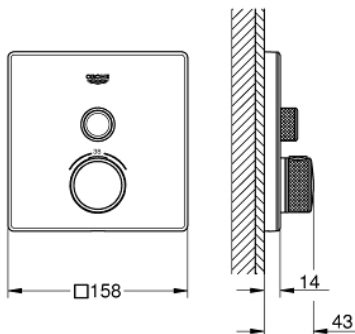

29 153 LS0 GROHTHERM SMARTCONTROL THERMOSTAT FOR CONCEALED INSTALLATION WITH ONE VALVE

PRODUCT DESCRIPTION

- Colour: moon white/chrome
- trim set for GROHE Rapido SmartBox (35 600/35 604)
- metal wall escutcheon with GROHE FastFixation (covered escutcheon and shaft sealing, covered fixing), retroactively 6° adjustable
- GROHE LongLife finish
- GROHE SmartControl - control the shower with intuitive push/turn button
- exchangeable symbols
- GROHE TurboStat - compact cartridge with wax thermoelement
- GROHE ProGrip - with knurl structure
- GROHE SafeStop - safety button at 38°C
- GROHE SafeStop Plus - optional temperature limiter at 43°C or 46°C included
- built-in non return valves and dirt strainers
- cover plate in moon white acrylic glass
- without roughing-in set
- flow performance: outlet A (to external shut-off) = 34 l/min, outlet B/C = 29 l/min

29 153 LS0 GROHTHERM SMARTCONTROL THERMOSTAT FOR CONCEALED INSTALLATION WITH ONE VALVE

SPARE PARTS

- 1: Mounting plate (Spare part-nr. 48362000)
 - 2: Temperature control handle (Spare part-nr. 49029000)
 - 2.1: Cover cap (Spare part-nr. 1015030000)
 - 2.2: handle adaptor (Spare part-nr. 1015059990)
 - 3: Escutcheon (Spare part-nr. 49038LS0)
 - 4: WC push button (Spare part-nr. 48361000)
 - 4.1: pushbutton (Spare part-nr. 14077000)
 - 5: Cartridge (Spare part-nr. 48359000)
 - 5.1: Spindle (Spare part-nr. 49088000)
 - 6: Thermostatic compact cartridge 3/4" (Spare part-nr. 49028000)
 - 7: Non-return valve (Spare part-nr. 49085000)
 - 8: Seal (Spare part-nr. 48360000)
 - 9: Socket spanner (Spare part-nr. 49059000)*
 - 10: GROHE TurboStat cartridge 3/4" (Spare part-nr. 49003000)*
 - 11: Service stops (Spare part-nr. 1405300M)*
 - 12: Universal extension set single-lever mixers, 25 mm (Spare part-nr. 14048000)*
- * Optional accessories