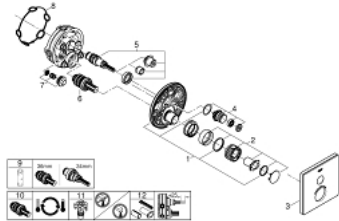

29 153 LS0 GROHTHERM SMARTCONTROL THERMOSTAT FOR CONCEALED INSTALLATION WITH ONE VALVE

PRODUCT DESCRIPTION

- Colour: moon white/chrome
- trim set for GROHE Rapido SmartBox (35 600/35 604)
- metal wall escutcheon with GROHE FastFixation (covered escutcheon and shaft sealing, covered fixing), retroactively 6° adjustable
- GROHE LongLife finish
- GROHE SmartControl - control the shower with intuitive push/turn button
- exchangeable symbols
- GROHE TurboStat - compact cartridge with wax thermoelement
- GROHE ProGrip - with knurl structure
- GROHE SafeStop - safety button at 38°C
- GROHE SafeStop Plus - optional temperature limiter at 43°C or 46°C included
- built-in non return valves and dirt strainers
- cover plate in moon white acrylic glass
- without roughing-in set
- flow performance: outlet A (to external shut-off) = 34 l/min, outlet B/C = 29 l/min

29 153 LS0 GROHTHERM SMARTCONTROL THERMOSTAT FOR CONCEALED INSTALLATION WITH ONE VALVE

SPARE PARTS

- 1: Mounting plate (Spare part-nr. 48362000)
 - 2: Temperature control handle (Spare part-nr. 49029000)
 - 2.1: Cover cap (Spare part-nr. 1015030000)
 - 2.2: handle adaptor (Spare part-nr. 1015059990)
 - 3: Escutcheon (Spare part-nr. 49038LS0)
 - 4: WC push button (Spare part-nr. 48361000)
 - 4.1: pushbutton (Spare part-nr. 14077000)
 - 5: Cartridge (Spare part-nr. 48359000)
 - 5.1: Spindle (Spare part-nr. 49088000)
 - 6: Thermostatic compact cartridge 3/4" (Spare part-nr. 49028000)
 - 7: Non-return valve (Spare part-nr. 49085000)
 - 8: Seal (Spare part-nr. 48360000)
 - 9: Socket spanner (Spare part-nr. 49059000)*
 - 10: GROHE TurboStat cartridge 3/4" (Spare part-nr. 49003000)*
 - 11: Service stops (Spare part-nr. 1405300M)*
 - 12: Universal extension set single-lever mixers, 25 mm (Spare part-nr. 14048000)*
- * Optional accessories