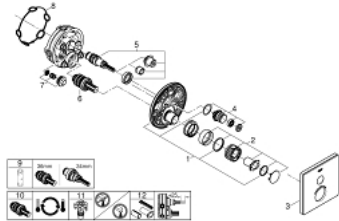

29 153 LS0 GROHTHERM SMARTCONTROL THERMOSTAT FOR CONCEALED INSTALLATION WITH ONE VALVE

PRODUCT DESCRIPTION

- Tyc: moon white/chrome
- trim set for GROHE Rapido SmartBox (35 600/35 604)
- metal wall escutcheon with GROHE FastFixation (covered escutcheon and shaft sealing, covered fixing), retroactively 6° adjustable
- GROHE LongLife finish
- GROHE SmartControl - control the shower with intuitive push/turn button
- exchangeable symbols
- GROHE TurboStat - compact cartridge with wax thermostatic element
- GROHE ProGrip - with knurled structure
- GROHE SafeStop safety button at 38°C (calibration required)
- GROHE SafeStop Plus - optional temperature limiter at 43°C or 46°C included
- built-in non return valves and dirt strainers
- cover plate in moon white acrylic glass
- without rough-in set (sold separately)
- flow performance: outlet A (to external shut-off) = 34 l/min, outlet B/C = 29 l/min

29 153 LS0 GROHTHERM SMARTCONTROL THERMOSTAT FOR CONCEALED INSTALLATION WITH ONE VALVE

SPARE PARTS

- 1: Mounting plate (Spare part-nr. 48362000)
 - 2: Temperature control handle (Spare part-nr. 49029000)
 - 2.1: Cover cap (Spare part-nr. 1015030000)
 - 2.2: handle adaptor (Spare part-nr. 1015059990)
 - 3: Escutcheon (Spare part-nr. 49038LS0)
 - 4: Push button (Spare part-nr. 48361000)
 - 4.1: pushbutton (Spare part-nr. 14077000)
 - 5: Cartridge (Spare part-nr. 48359000)
 - 5.1: Spindle (Spare part-nr. 49088000)
 - 6: Thermostatic compact cartridge 3/4" (Spare part-nr. 49028000)
 - 7: Non-return valve (Spare part-nr. 49085000)
 - 8: Seal (Spare part-nr. 48360000)
 - 9: Socket spanner (Spare part-nr. 49059000)*
 - 10: GROHE TurboStat cartridge 3/4" (Spare part-nr. 49003000)*
 - 11: Service stops (Spare part-nr. 1405300M)*
 - 12: Universal extension set single-lever mixers, 25 mm (Spare part-nr. 14048000)*
- * Optional accessories