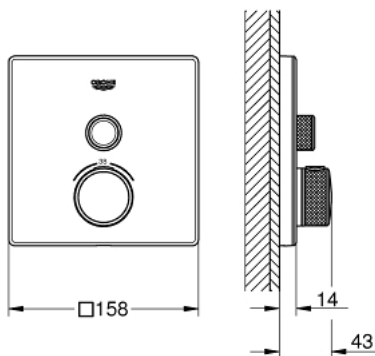

### PRODUCT DESCRIPTION

- Tyc: moon white/chrome
- trim set for GROHE Rapido SmartBox (35 600/35 604)
- metal wall escutcheon with GROHE FastFixation (covered escutcheon and shaft sealing, covered fixing), retroactively 6° adjustable
- GROHE LongLife finish
- GROHE SmartControl - control the shower with intuitive push/turn button
- exchangeable symbols
- GROHE TurboStat - compact cartridge with wax thermoelement
- GROHE ProGrip - with knurl structure
- GROHE SafeStop safety button at 38°C ( calibration required )
- GROHE SafeStop Plus - optional temperature limiter at 43°C or 46°C included
- built-in non return valves and dirt strainers
- cover plate in moon white acrylic glass
- without rough-in set (sold separately)
- flow performance: outlet A (to external shut-off) = 34 l/min, outlet B/C = 29 l/min

### SPARE PARTS

- 1: Mounting plate (Spare part-nr. 48362000)
  - 2: Temperature control handle (Spare part-nr. 49029000)
  - 2.1: Cover cap (Spare part-nr. 1015030000)
  - 2.2: handle adaptor (Spare part-nr. 1015059990)
  - 3: Escutcheon (Spare part-nr. 49038LS0)
  - 4: Push button (Spare part-nr. 48361000)
  - 4.1: pushbutton (Spare part-nr. 14077000)
  - 5: Cartridge (Spare part-nr. 48359000)
  - 5.1: Spindle (Spare part-nr. 49088000)
  - 6: Thermostatic compact cartridge 3/4" (Spare part-nr. 49028000)
  - 7: Non-return valve (Spare part-nr. 49085000)
  - 8: Seal (Spare part-nr. 48360000)
  - 9: Socket spanner (Spare part-nr. 49059000)\*
  - 10: GROHE TurboStat cartridge 3/4" (Spare part-nr. 49003000)\*
  - 11: Service stops (Spare part-nr. 1405300M)\*
  - 12: Universal extension set single-lever mixers, 25 mm (Spare part-nr. 14048000)\*
- \* Optional accessories