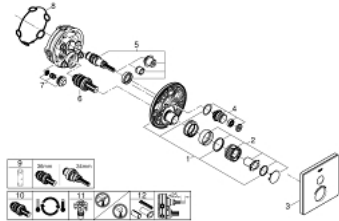

### PRODUCT DESCRIPTION

- Tyc: moon white/chrome
- trim set for GROHE Rapido SmartBox (35 600/35 604)
- metal wall escutcheon with GROHE FastFixation (covered escutcheon and shaft sealing, covered fixing), retroactively 6° adjustable
- GROHE LongLife finish
- GROHE SmartControl - control the shower with intuitive push/turn button
- exchangeable symbols
- GROHE TurboStat - compact cartridge with wax thermoelement
- GROHE ProGrip - with knurl structure
- GROHE SafeStop safety button at 38°C ( calibration required )
- GROHE SafeStop Plus - optional temperature limiter at 43°C or 46°C included
- built-in non return valves and dirt strainers
- cover plate in moon white acrylic glass
- without rough-in set (sold separately)
- flow performance: outlet A (to external shut-off) = 34 l/min, outlet B/C = 29 l/min

### SPARE PARTS

- 1: Mounting plate (Spare part-nr. 48362000)
  - 2: Temperature control handle (Spare part-nr. 49029000)
  - 2.1: Cover cap (Spare part-nr. 1015030000)
  - 2.2: handle adaptor (Spare part-nr. 1015059990)
  - 3: Escutcheon (Spare part-nr. 49038LS0)
  - 4: Push button (Spare part-nr. 48361000)
  - 4.1: pushbutton (Spare part-nr. 14077000)
  - 5: Cartridge (Spare part-nr. 48359000)
  - 5.1: Spindle (Spare part-nr. 49088000)
  - 6: Thermostatic compact cartridge 3/4" (Spare part-nr. 49028000)
  - 7: Non-return valve (Spare part-nr. 49085000)
  - 8: Seal (Spare part-nr. 48360000)
  - 9: Socket spanner (Spare part-nr. 49059000)\*
  - 10: GROHE TurboStat cartridge 3/4" (Spare part-nr. 49003000)\*
  - 11: Service stops (Spare part-nr. 1405300M)\*
  - 12: Universal extension set single-lever mixers, 25 mm (Spare part-nr. 14048000)\*
- \* Optional accessories