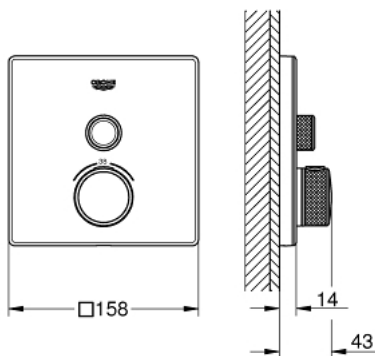

29 153 LS0 GROHTHERM SMARTCONTROL THERMOSTAT FOR CONCEALED INSTALLATION WITH ONE VALVE

PRODUCT DESCRIPTION

- Tyc: moon white/chrome
- trim set for GROHE Rapido SmartBox (35 600/35 604)
- metal wall escutcheon with GROHE FastFixation (covered escutcheon and shaft sealing, covered fixing), retroactively 6° adjustable
- GROHE LongLife finish
- GROHE SmartControl - control the shower with intuitive push/turn button
- exchangeable symbols
- GROHE TurboStat - compact cartridge with wax thermostatic element
- GROHE ProGrip - with knurled structure
- GROHE SafeStop safety button at 38°C (calibration required)
- GROHE SafeStop Plus - optional temperature limiter at 43°C or 46°C included
- built-in non return valves and dirt strainers
- cover plate in moon white acrylic glass
- without rough-in set (sold separately)
- flow performance: outlet A (to external shut-off) = 34 l/min, outlet B/C = 29 l/min

29 153 LS0 GROHTHERM SMARTCONTROL THERMOSTAT FOR CONCEALED INSTALLATION WITH ONE VALVE

SPARE PARTS

- 1: Mounting plate (Spare part-nr. 48362000)
 - 2: Temperature control handle (Spare part-nr. 49029000)
 - 2.1: Cover cap (Spare part-nr. 1015030000)
 - 2.2: handle adaptor (Spare part-nr. 1015059990)
 - 3: Escutcheon (Spare part-nr. 49038LS0)
 - 4: Push button (Spare part-nr. 48361000)
 - 4.1: pushbutton (Spare part-nr. 14077000)
 - 5: Cartridge (Spare part-nr. 48359000)
 - 5.1: Spindle (Spare part-nr. 49088000)
 - 6: Thermostatic compact cartridge 3/4" (Spare part-nr. 49028000)
 - 7: Non-return valve (Spare part-nr. 49085000)
 - 8: Seal (Spare part-nr. 48360000)
 - 9: Socket spanner (Spare part-nr. 49059000)*
 - 10: GROHE TurboStat cartridge 3/4" (Spare part-nr. 49003000)*
 - 11: Service stops (Spare part-nr. 1405300M)*
 - 12: Universal extension set single-lever mixers, 25 mm (Spare part-nr. 14048000)*
- * Optional accessories