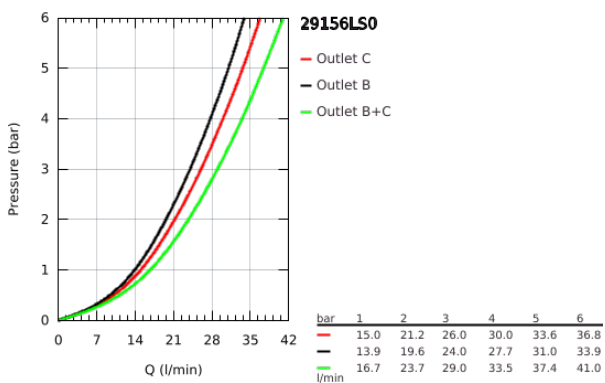

29 156 LS0 GROHTHERM SMARTCONTROL THERMOSTAT FOR CONCEALED INSTALLATION WITH 2 VALVES

PRODUCT DESCRIPTION

- Colour: moon white/chrome
- trim set for GROHE Rapido SmartBox (35 600/35 604)
- metal wall escutcheon with GROHE FastFixation (covered escutcheon and shaft sealing, covered fixing), retroactively 6° adjustable
- GROHE LongLife finish
- GROHE SmartControl - control the shower with intuitive push/turn button
- exchangeable symbols
- GROHE TurboStat - compact cartridge with wax thermoelement
- GROHE ProGrip - with knurled structure
- GROHE SafeStop - safety button at 38°C
- GROHE SafeStop Plus - optional temperature limiter at 43°C or 46°C included
- built-in non return valves and dirt strainers
- multiple outlets can be run simultaneously
- cover plate in moon white acrylic glass
- without roughing-in set 35 600/35 604 (please order separately)
- flow performance: outlet B = 24 l/min, outlet C = 26 l/min, outlet B+C = 29 l/min

29 156 LS0 GROHTHERM SMARTCONTROL THERMOSTAT FOR CONCEALED INSTALLATION WITH 2 VALVES

SPARE PARTS

- 1: Mounting plate (Spare part-nr. 48363000)
 - 2: Temperature control handle (Spare part-nr. 49029000)
 - 2.1: Cover cap (Spare part-nr. 1015030000)
 - 2.2: handle adaptor (Spare part-nr. 1015059990)
 - 3: Escutcheon (Spare part-nr. 49040LS0)
 - 4: WC push button (Spare part-nr. 48361000)
 - 4.1: pushbutton (Spare part-nr. 14077000)
 - 5: Cartridge (Spare part-nr. 48359000)
 - 5.1: Spindle (Spare part-nr. 49088000)
 - 6: Thermostatic compact cartridge 3/4" (Spare part-nr. 49028000)
 - 7: Non-return valves (Spare part-nr. 47979000)
 - 8: Seal (Spare part-nr. 48360000)
 - 9: Socket spanner (Spare part-nr. 49059000)*
 - 10: Backflow protection combination (EN1717) (Spare part-nr. 14055000)*
 - 11: GROHE TurboStat cartridge 3/4" (Spare part-nr. 49003000)*
 - 12: Service stops (Spare part-nr. 1405300M)*
 - 13: Universal extension set single-lever mixers, 25 mm (Spare part-nr. 14048000)*
- * Optional accessories