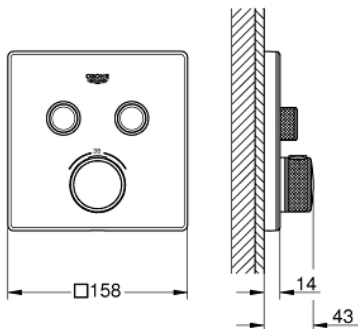

29 156 LS0 GROHTHERM SMARTCONTROL THERMOSTAT FOR CONCEALED INSTALLATION WITH 2 VALVES

PRODUCT DESCRIPTION

- Colour: moon white/chrome
- trim set for GROHE Rapido SmartBox (35 600/35 604)
- metal wall escutcheon with GROHE FastFixation (covered escutcheon and shaft sealing, covered fixing), retroactively 6° adjustable
- GROHE LongLife finish
- GROHE SmartControl - control the shower with intuitive push/turn button
- exchangeable symbols
- GROHE TurboStat - compact cartridge with wax thermoelement
- GROHE ProGrip - with knurled structure
- GROHE SafeStop - safety button at 38°C
- GROHE SafeStop Plus - optional temperature limiter at 43°C or 46°C included
- built-in non return valves and dirt strainers
- multiple outlets can be run simultaneously
- cover plate in moon white acrylic glass
- without roughing-in set 35 600/35 604 (please order separately)
- flow performance: outlet B = 24 l/min, outlet C = 26 l/min, outlet B+C = 29 l/min

29 156 LS0 GROHTHERM SMARTCONTROL THERMOSTAT FOR CONCEALED INSTALLATION WITH 2 VALVES

SPARE PARTS

- 1: Mounting plate (Spare part-nr. 48363000)
 - 2: Temperature control handle (Spare part-nr. 49029000)
 - 2.1: Cover cap (Spare part-nr. 1015030000)
 - 2.2: handle adaptor (Spare part-nr. 1015059990)
 - 3: Escutcheon (Spare part-nr. 49040LS0)
 - 4: WC push button (Spare part-nr. 48361000)
 - 4.1: pushbutton (Spare part-nr. 14077000)
 - 5: Cartridge (Spare part-nr. 48359000)
 - 5.1: Spindle (Spare part-nr. 49088000)
 - 6: Thermostatic compact cartridge 3/4" (Spare part-nr. 49028000)
 - 7: Non-return valves (Spare part-nr. 47979000)
 - 8: Seal (Spare part-nr. 48360000)
 - 9: Socket spanner (Spare part-nr. 49059000)*
 - 10: Backflow protection combination (EN1717) (Spare part-nr. 14055000)*
 - 11: GROHE TurboStat cartridge 3/4" (Spare part-nr. 49003000)*
 - 12: Service stops (Spare part-nr. 1405300M)*
 - 13: Universal extension set single-lever mixers, 25 mm (Spare part-nr. 14048000)*
- * Optional accessories