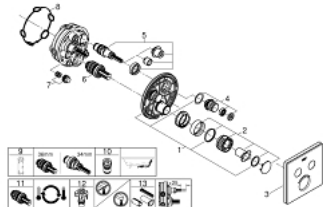

29 156 LS0 GROHTHERM SMARTCONTROL THERMOSTAT FOR CONCEALED INSTALLATION WITH 2 VALVES

PRODUCT DESCRIPTION

- Colour: moon white/chrome
- trim set for GROHE Rapido SmartBox (35 600/35 604)
- metal wall escutcheon with GROHE FastFixation (covered escutcheon and shaft sealing, covered fixing), retroactively 6° adjustable
- GROHE LongLife finish
- GROHE SmartControl - control the shower with intuitive push/turn button
- exchangeable symbols
- GROHE TurboStat - compact cartridge with wax thermoelement
- GROHE ProGrip - with knurled structure
- GROHE SafeStop - safety button at 38°C
- GROHE SafeStop Plus - optional temperature limiter at 43°C or 46°C included
- built-in non return valves and dirt strainers
- multiple outlets can be run simultaneously
- cover plate in moon white acrylic glass
- without roughing-in set 35 600/35 604 (please order separately)
- flow performance: outlet B = 24 l/min, outlet C = 26 l/min, outlet B+C = 29 l/min

29 156 LS0 GROHTHERM SMARTCONTROL THERMOSTAT FOR CONCEALED INSTALLATION WITH 2 VALVES

SPARE PARTS

- 1: Mounting plate (Spare part-nr. 48363000)
 - 2: Temperature control handle (Spare part-nr. 49029000)
 - 2.1: Cover cap (Spare part-nr. 1015030000)
 - 2.2: handle adaptor (Spare part-nr. 1015059990)
 - 3: Escutcheon (Spare part-nr. 49040LS0)
 - 4: WC push button (Spare part-nr. 48361000)
 - 4.1: pushbutton (Spare part-nr. 14077000)
 - 5: Cartridge (Spare part-nr. 48359000)
 - 5.1: Spindle (Spare part-nr. 49088000)
 - 6: Thermostatic compact cartridge 3/4" (Spare part-nr. 49028000)
 - 7: Non-return valves (Spare part-nr. 47979000)
 - 8: Seal (Spare part-nr. 48360000)
 - 9: Socket spanner (Spare part-nr. 49059000)*
 - 10: Backflow protection combination (EN1717) (Spare part-nr. 14055000)*
 - 11: GROHE TurboStat cartridge 3/4" (Spare part-nr. 49003000)*
 - 12: Service stops (Spare part-nr. 1405300M)*
 - 13: Universal extension set single-lever mixers, 25 mm (Spare part-nr. 14048000)*
- * Optional accessories