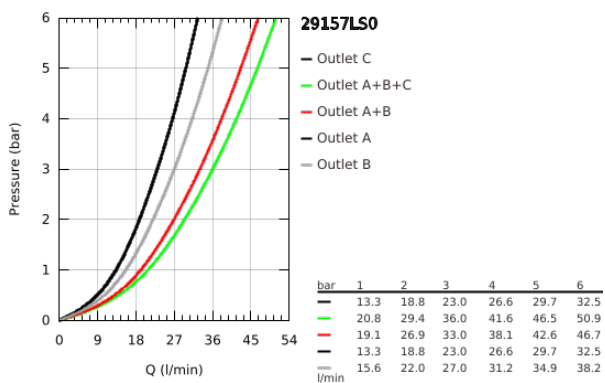

29 157 LS0 GROHTHERM SMARTCONTROL THERMOSTAT FOR CONCEALED INSTALLATION WITH 3 VALVES

PRODUCT DESCRIPTION

- Colour: moon white/chrome
- trim set for GROHE Rapido SmartBox (35 600/35 604)
- metal wall escutcheon with GROHE FastFixation (covered escutcheon and shaft sealing, covered fixing), retroactively 6° adjustable
- GROHE LongLife finish
- GROHE SmartControl - control the shower with intuitive push/turn button
- exchangeable symbols
- GROHE TurboStat - compact cartridge with wax thermoelement
- GROHE ProGrip - with knurl structure
- GROHE SafeStop - safety button at 38°C
- GROHE SafeStop Plus - optional temperature limiter at 43°C or 46°C included
- built-in non return valves and dirt strainers
- multiple outlets can be run simultaneously
- cover plate in moon white acrylic glass
- without roughing-in set 35 600/35 604 (please order separately)
- flow performance: outlet A = 23 l/min, outlet B = 27 l/min, outlet C = 23 l/min, outlet A + B = 33 l/min, outlet A + B + C = 36 l/min

29 157 LS0 GROHTHERM SMARTCONTROL THERMOSTAT FOR CONCEALED INSTALLATION WITH 3 VALVES

SPARE PARTS

- 1: Mounting plate (Spare part-nr. 48362000)
 - 2: Temperature control handle (Spare part-nr. 49029000)
 - 2.1: Cover cap (Spare part-nr. 1015030000)
 - 2.2: handle adaptor (Spare part-nr. 1015059990)
 - 3: Escutcheon (Spare part-nr. 49043LS0)
 - 4: WC push button (Spare part-nr. 48361000)
 - 4.1: pushbutton (Spare part-nr. 14077000)
 - 5: Cartridge (Spare part-nr. 48359000)
 - 5.1: Spindle (Spare part-nr. 49088000)
 - 6: Thermostatic compact cartridge 3/4" (Spare part-nr. 49028000)
 - 7: Non-return valves (Spare part-nr. 47979000)
 - 8: Seal (Spare part-nr. 48360000)
 - 9: Socket spanner (Spare part-nr. 49059000)*
 - 10: GROHE TurboStat cartridge 3/4" (Spare part-nr. 49003000)*
 - 11: Service stops (Spare part-nr. 1405300M)*
 - 12: Universal extension set single-lever mixers, 25 mm (Spare part-nr. 14048000)*
- * Optional accessories