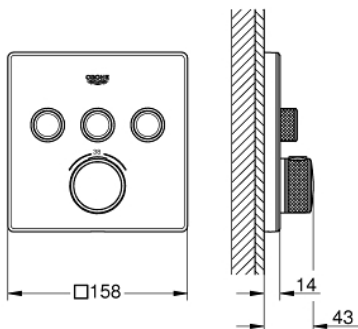

29 157 LS0 GROHTHERM SMARTCONTROL THERMOSTAT FOR CONCEALED INSTALLATION WITH 3 VALVES

PRODUCT DESCRIPTION

- Colour: moon white/chrome
- trim set for GROHE Rapido SmartBox (35 600/35 604)
- metal wall escutcheon with GROHE FastFixation (covered escutcheon and shaft sealing, covered fixing), retroactively 6° adjustable
- GROHE LongLife finish
- GROHE SmartControl - control the shower with intuitive push/turn button
- exchangeable symbols
- GROHE TurboStat - compact cartridge with wax thermoelement
- GROHE ProGrip - with knurl structure
- GROHE SafeStop - safety button at 38°C
- GROHE SafeStop Plus - optional temperature limiter at 43°C or 46°C included
- built-in non return valves and dirt strainers
- multiple outlets can be run simultaneously
- cover plate in moon white acrylic glass
- without roughing-in set 35 600/35 604 (please order separately)
- flow performance: outlet A = 23 l/min, outlet B = 27 l/min, outlet C = 23 l/min, outlet A + B = 33 l/min, outlet A + B + C = 36 l/min

29 157 LS0 GROHTHERM SMARTCONTROL THERMOSTAT FOR CONCEALED INSTALLATION WITH 3 VALVES

SPARE PARTS

- 1: Mounting plate (Spare part-nr. 48362000)
 - 2: Temperature control handle (Spare part-nr. 49029000)
 - 2.1: Cover cap (Spare part-nr. 1015030000)
 - 2.2: handle adaptor (Spare part-nr. 1015059990)
 - 3: Escutcheon (Spare part-nr. 49043LS0)
 - 4: WC push button (Spare part-nr. 48361000)
 - 4.1: pushbutton (Spare part-nr. 14077000)
 - 5: Cartridge (Spare part-nr. 48359000)
 - 5.1: Spindle (Spare part-nr. 49088000)
 - 6: Thermostatic compact cartridge 3/4" (Spare part-nr. 49028000)
 - 7: Non-return valves (Spare part-nr. 47979000)
 - 8: Seal (Spare part-nr. 48360000)
 - 9: Socket spanner (Spare part-nr. 49059000)*
 - 10: GROHE TurboStat cartridge 3/4" (Spare part-nr. 49003000)*
 - 11: Service stops (Spare part-nr. 1405300M)*
 - 12: Universal extension set single-lever mixers, 25 mm (Spare part-nr. 14048000)*
- * Optional accessories