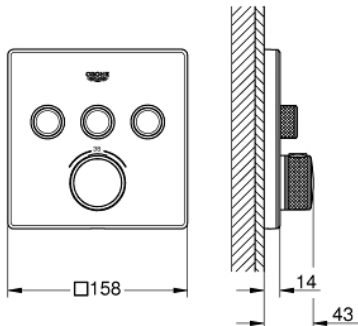

29 157 LS0 GROHTHERM SMARTCONTROL THERMOSTAT FOR CONCEALED INSTALLATION WITH 3 VALVES

PRODUCT DESCRIPTION

- Colour: moon white/chrome
- trim set for GROHE Rapido SmartBox (35 600/35 604)
- metal wall escutcheon with GROHE FastFixation (covered escutcheon and shaft sealing, covered fixing), retroactively 6° adjustable
- GROHE LongLife finish
- GROHE SmartControl - control the shower with intuitive push/turn button
- exchangeable symbols
- GROHE TurboStat - compact cartridge with wax thermoelement
- GROHE ProGrip - with knurled structure
- GROHE SafeStop - safety button at 38°C
- GROHE SafeStop Plus - optional temperature limiter at 43°C or 46°C included
- built-in non return valves and dirt strainers
- multiple outlets can be run simultaneously
- cover plate in moon white acrylic glass
- without roughing-in set 35 600/35 604 (please order separately)
- flow performance: outlet A = 23 l/min, outlet B = 27 l/min, outlet C = 23 l/min, outlet A + B = 33 l/min, outlet A + B + C = 36 l/min

29 157 LS0 GROHTHERM SMARTCONTROL THERMOSTAT FOR CONCEALED INSTALLATION WITH 3 VALVES

SPARE PARTS

- 1: Mounting plate (Spare part-nr. 48362000)
 - 2: Temperature control handle (Spare part-nr. 49029000)
 - 2.1: Cover cap (Spare part-nr. 1015030000)
 - 2.2: handle adaptor (Spare part-nr. 1015059990)
 - 3: Escutcheon (Spare part-nr. 49043LS0)
 - 4: WC push button (Spare part-nr. 48361000)
 - 4.1: pushbutton (Spare part-nr. 14077000)
 - 5: Cartridge (Spare part-nr. 48359000)
 - 5.1: Spindle (Spare part-nr. 49088000)
 - 6: Thermostatic compact cartridge 3/4" (Spare part-nr. 49028000)
 - 7: Non-return valves (Spare part-nr. 47979000)
 - 8: Seal (Spare part-nr. 48360000)
 - 9: Socket spanner (Spare part-nr. 49059000)*
 - 10: GROHE TurboStat cartridge 3/4" (Spare part-nr. 49003000)*
 - 11: Service stops (Spare part-nr. 1405300M)*
 - 12: Universal extension set single-lever mixers, 25 mm (Spare part-nr. 14048000)*
- * Optional accessories