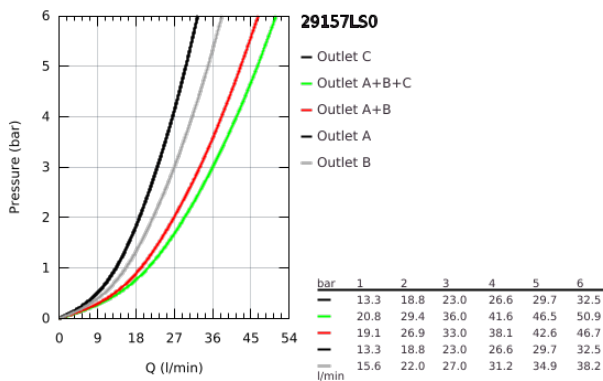

29 157 LS0 GROHTHERM SMARTCONTROL THERMOSTAT FOR CONCEALED INSTALLATION WITH 3 VALVES

PRODUCT DESCRIPTION

- Colour: moon white/chrome
- trim set for GROHE Rapido SmartBox (35 600/35 604)
- metal wall escutcheon with GROHE FastFixation (covered escutcheon and shaft sealing, covered fixing), retroactively 6° adjustable
- GROHE LongLife finish
- GROHE SmartControl - control the shower with intuitive push/turn button
- exchangeable symbols
- GROHE TurboStat - compact cartridge with wax thermoelement
- GROHE ProGrip - with knurled structure
- GROHE SafeStop - safety button at 38°C
- GROHE SafeStop Plus - optional temperature limiter at 43°C or 46°C included
- built-in non return valves and dirt strainers
- multiple outlets can be run simultaneously
- cover plate in moon white acrylic glass
- without roughing-in set 35 600/35 604 (please order separately)
- flow performance: outlet A = 23 l/min, outlet B = 27 l/min, outlet C = 23 l/min, outlet A + B = 33 l/min, outlet A + B + C = 36 l/min

29 157 LS0 GROHTHERM SMARTCONTROL THERMOSTAT FOR CONCEALED INSTALLATION WITH 3 VALVES

SPARE PARTS

- 1: Mounting plate (Spare part-nr. 48362000)
 - 2: Temperature control handle (Spare part-nr. 49029000)
 - 2.1: Cover cap (Spare part-nr. 1015030000)
 - 2.2: handle adaptor (Spare part-nr. 1015059990)
 - 3: Escutcheon (Spare part-nr. 49043LS0)
 - 4: WC push button (Spare part-nr. 48361000)
 - 4.1: pushbutton (Spare part-nr. 14077000)
 - 5: Cartridge (Spare part-nr. 48359000)
 - 5.1: Spindle (Spare part-nr. 49088000)
 - 6: Thermostatic compact cartridge 3/4" (Spare part-nr. 49028000)
 - 7: Non-return valves (Spare part-nr. 47979000)
 - 8: Seal (Spare part-nr. 48360000)
 - 9: Socket spanner (Spare part-nr. 49059000)*
 - 10: GROHE TurboStat cartridge 3/4" (Spare part-nr. 49003000)*
 - 11: Service stops (Spare part-nr. 1405300M)*
 - 12: Universal extension set single-lever mixers, 25 mm (Spare part-nr. 14048000)*
- * Optional accessories