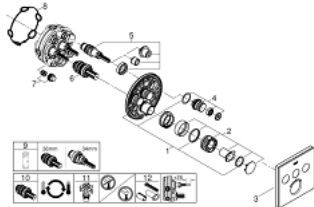

29 157 LS0 GROHTHERM SMARTCONTROL THERMOSTAT FOR CONCEALED INSTALLATION WITH 3 VALVES

PRODUCT DESCRIPTION

- Colour: moon white/chrome
- trim set for GROHE Rapido SmartBox (35 600/35 604)
- metal wall escutcheon with GROHE FastFixation (covered escutcheon and shaft sealing, covered fixing), retroactively 6° adjustable
- GROHE LongLife finish
- GROHE SmartControl - control the shower with intuitive push/turn button
- exchangeable symbols
- GROHE TurboStat - compact cartridge with wax thermoelement
- GROHE ProGrip - with knurled structure
- GROHE SafeStop - safety button at 38°C
- GROHE SafeStop Plus - optional temperature limiter at 43°C or 46°C included
- built-in non return valves and dirt strainers
- multiple outlets can be run simultaneously
- cover plate in moon white acrylic glass
- without roughing-in set 35 600/35 604 (please order separately)
- flow performance: outlet A = 23 l/min, outlet B = 27 l/min, outlet C = 23 l/min, outlet A + B = 33 l/min, outlet A + B + C = 36 l/min

29 157 LS0 GROHTHERM SMARTCONTROL THERMOSTAT FOR CONCEALED INSTALLATION WITH 3 VALVES

SPARE PARTS

- 1: Mounting plate (Spare part-nr. 48362000)
 - 2: Temperature control handle (Spare part-nr. 49029000)
 - 2.1: Cover cap (Spare part-nr. 1015030000)
 - 2.2: handle adaptor (Spare part-nr. 1015059990)
 - 3: Escutcheon (Spare part-nr. 49043LS0)
 - 4: WC push button (Spare part-nr. 48361000)
 - 4.1: pushbutton (Spare part-nr. 14077000)
 - 5: Cartridge (Spare part-nr. 48359000)
 - 5.1: Spindle (Spare part-nr. 49088000)
 - 6: Thermostatic compact cartridge 3/4" (Spare part-nr. 49028000)
 - 7: Non-return valves (Spare part-nr. 47979000)
 - 8: Seal (Spare part-nr. 48360000)
 - 9: Socket spanner (Spare part-nr. 49059000)*
 - 10: GROHE TurboStat cartridge 3/4" (Spare part-nr. 49003000)*
 - 11: Service stops (Spare part-nr. 1405300M)*
 - 12: Universal extension set single-lever mixers, 25 mm (Spare part-nr. 14048000)*
- * Optional accessories