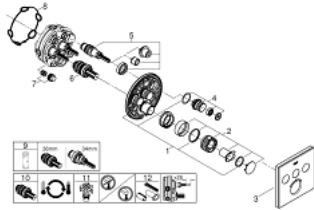

29 157 LS0 GROHTHERM SMARTCONTROL THERMOSTAT FOR CONCEALED INSTALLATION WITH 3 VALVES

PRODUCT DESCRIPTION

- Colour: moon white/chrome
- trim set for GROHE Rapido SmartBox (35 600/35 604)
- metal wall escutcheon with GROHE FastFixation (covered escutcheon and shaft sealing, covered fixing), retroactively 6° adjustable
- GROHE LongLife finish
- GROHE SmartControl - control the shower with intuitive push/turn button
- exchangeable symbols
- GROHE TurboStat - compact cartridge with wax thermoelement
- GROHE ProGrip - with knurl structure
- GROHE SafeStop - safety button at 38°C
- GROHE SafeStop Plus - optional temperature limiter at 43°C or 46°C included
- built-in non return valves and dirt strainers
- multiple outlets can be run simultaneously
- cover plate in moon white acrylic glass
- without roughing-in set 35 600/35 604 (please order separately)
- flow performance: outlet A = 23 l/min, outlet B = 27 l/min, outlet C = 23 l/min, outlet A + B = 33 l/min, outlet A + B + C = 36 l/min

29 157 LS0 GROHTHERM SMARTCONTROL THERMOSTAT FOR CONCEALED INSTALLATION WITH 3 VALVES

SPARE PARTS

- 1: Mounting plate (Spare part-nr. 48362000)
 - 2: Temperature control handle (Spare part-nr. 49029000)
 - 2.1: Cover cap (Spare part-nr. 1015030000)
 - 2.2: handle adaptor (Spare part-nr. 1015059990)
 - 3: Escutcheon (Spare part-nr. 49043LS0)
 - 4: WC push button (Spare part-nr. 48361000)
 - 4.1: pushbutton (Spare part-nr. 14077000)
 - 5: Cartridge (Spare part-nr. 48359000)
 - 5.1: Spindle (Spare part-nr. 49088000)
 - 6: Thermostatic compact cartridge 3/4" (Spare part-nr. 49028000)
 - 7: Non-return valves (Spare part-nr. 47979000)
 - 8: Seal (Spare part-nr. 48360000)
 - 9: Socket spanner (Spare part-nr. 49059000)*
 - 10: GROHE TurboStat cartridge 3/4" (Spare part-nr. 49003000)*
 - 11: Service stops (Spare part-nr. 1405300M)*
 - 12: Universal extension set single-lever mixers, 25 mm (Spare part-nr. 14048000)*
- * Optional accessories