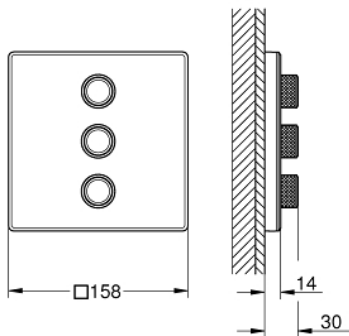

## 29 158 LS0 GROHTHERM SMARTCONTROL TRIPLE VOLUME CONTROL TRIM

### PRODUCT DESCRIPTION

- Colour: moon white/chrome
- trim set for use with GROHE Rapido SmartBox 35 600/35 604/35 601
- metal wall escutcheon with GROHE FastFixation (covered escutcheon and shaft sealing, covered fixing), retroactively 6° adjustable
- 10 mm thin profile escutcheon
- GROHE LongLife finish
- GROHE SmartControl - control the shower with intuitive push/turn button
- exchangeable symbols
- GROHE ProGrip - with knurled structure
- multiple outlets can be run simultaneously
- cover plate in moon white acrylic glass
- without roughing-in set 35 600/35 604 (please order separately)
- flow performance: outlet D = 28 l/min, outlet E = 28 l/min, outlet A = 28 l/min, outlet D+E+A = 65 l/min
- optional flow reducer for CALGreen compliance included

### SPARE PARTS

1: WC push button (Spare part-nr. 48361000)

1.1: pushbutton (Spare part-nr. 14077000)

2: Escutcheon (Spare part-nr. 48369LS0)

3: Mounting plate (Spare part-nr. 48365000)

4: Cartridge (Spare part-nr. 48359000)