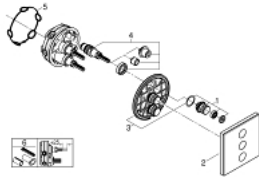

29 158 LS0 GROHTHERM SMARTCONTROL TRIPLE VOLUME CONTROL TRIM

PRODUCT DESCRIPTION

- Colour: moon white/chrome
- trim set for use with GROHE Rapido SmartBox 35 600/35 604/35 601
- metal wall escutcheon with GROHE FastFixation (covered escutcheon and shaft sealing, covered fixing), retroactively 6° adjustable
- 10 mm thin profile escutcheon
- GROHE LongLife finish
- GROHE SmartControl - control the shower with intuitive push/turn button
- exchangeable symbols
- GROHE ProGrip - with knurl structure
- multiple outlets can be run simultaneously
- cover plate in moon white acrylic glass
- without roughing-in set 35 600/35 604 (please order separately)
- flow performance: outlet D = 28 l/min, outlet E = 28 l/min, outlet A = 28 l/min, outlet D+E+A = 65 l/min
- optional flow reducer for CALGreen compliance included

29 158 LS0 GROHTHERM SMARTCONTROL TRIPLE VOLUME CONTROL TRIM

SPARE PARTS

1: WC push button (Spare part-nr. 48361000)

1.1: pushbutton (Spare part-nr. 14077000)

2: Escutcheon (Spare part-nr. 48369LS0)

3: Mounting plate (Spare part-nr. 48365000)

4: Cartridge (Spare part-nr. 48359000)

4.1: Spindle (Spare part-nr. 49088000)

5: Seal (Spare part-nr. 48360000)

6: Universal extension set single-lever mixers, 25 mm (Spare part-nr. 14048000

)*

* Optional accessories