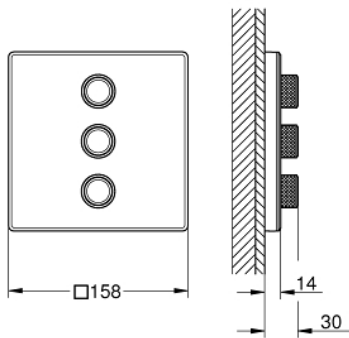

29 158 LS0 GROHTHERM SMARTCONTROL TRIPLE VOLUME CONTROL TRIM

PRODUCT DESCRIPTION

- Colour: moon white/chrome
- trim set for use with GROHE Rapido SmartBox 35 600/35 604/35 601
- metal wall escutcheon with GROHE FastFixation (covered escutcheon and shaft sealing, covered fixing), retroactively 6° adjustable
- 10 mm thin profile escutcheon
- GROHE LongLife finish
- GROHE SmartControl - control the shower with intuitive push/turn button
- exchangeable symbols
- GROHE ProGrip - with knurl structure
- multiple outlets can be run simultaneously
- cover plate in moon white acrylic glass
- without roughing-in set 35 600/35 604 (please order separately)
- flow performance: outlet D = 28 l/min, outlet E = 28 l/min, outlet A = 28 l/min, outlet D+E+A = 65 l/min
- optional flow reducer for CALGreen compliance included

29 158 LS0 GROHTHERM SMARTCONTROL TRIPLE VOLUME CONTROL TRIM

SPARE PARTS

1: WC push button (Spare part-nr. 48361000)

1.1: pushbutton (Spare part-nr. 14077000)

2: Escutcheon (Spare part-nr. 48369LS0)

3: Mounting plate (Spare part-nr. 48365000)

4: Cartridge (Spare part-nr. 48359000)

4.1: Spindle (Spare part-nr. 49088000)

5: Seal (Spare part-nr. 48360000)

6: Universal extension set single-lever mixers, 25 mm (Spare part-nr. 14048000

)*

* Optional accessories