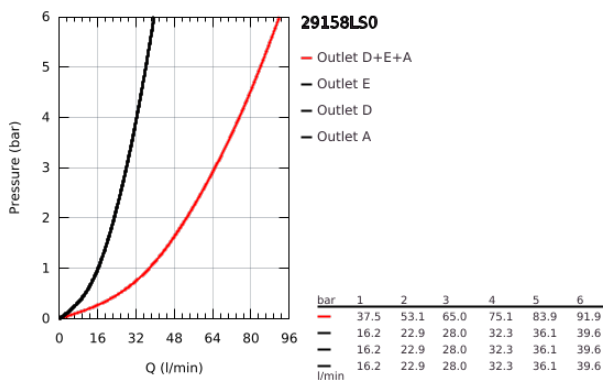

## 29 158 LS0 GROHTHERM SMARTCONTROL TRIPLE VOLUME CONTROL TRIM

### PRODUCT DESCRIPTION

- Colour: moon white/chrome
- trim set for use with GROHE Rapido SmartBox 35 600/35 604/35 601
- metal wall escutcheon with GROHE FastFixation (covered escutcheon and shaft sealing, covered fixing), retroactively 6° adjustable
- 10 mm thin profile escutcheon
- GROHE LongLife finish
- GROHE SmartControl - control the shower with intuitive push/turn button
- exchangeable symbols
- GROHE ProGrip - with knurled structure
- multiple outlets can be run simultaneously
- cover plate in moon white acrylic glass
- without roughing-in set 35 600/35 604 (please order separately)
- flow performance: outlet D = 28 l/min, outlet E = 28 l/min, outlet A = 28 l/min, outlet D+E+A = 65 l/min
- optional flow reducer for CALGreen compliance included