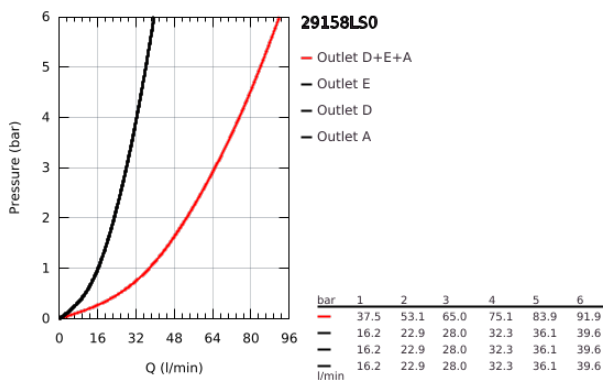

29 158 LS0 GROHTHERM SMARTCONTROL TRIPLE VOLUME CONTROL TRIM

PRODUCT DESCRIPTION

- Colour: moon white/chrome
- trim set for use with GROHE Rapido SmartBox 35 600/35 604/35 601
- metal wall escutcheon with GROHE FastFixation (covered escutcheon and shaft sealing, covered fixing), retroactively 6° adjustable
- 10 mm thin profile escutcheon
- GROHE LongLife finish
- GROHE SmartControl - control the shower with intuitive push/turn button
- exchangeable symbols
- GROHE ProGrip - with knurl structure
- multiple outlets can be run simultaneously
- cover plate in moon white acrylic glass
- without roughing-in set 35 600/35 604 (please order separately)
- flow performance: outlet D = 28 l/min, outlet E = 28 l/min, outlet A = 28 l/min, outlet D+E+A = 65 l/min
- optional flow reducer for CALGreen compliance included

29 158 LS0 GROHTHERM SMARTCONTROL TRIPLE VOLUME CONTROL TRIM

SPARE PARTS

1: WC push button (Spare part-nr. 48361000)

1.1: pushbutton (Spare part-nr. 14077000)

2: Escutcheon (Spare part-nr. 48369LS0)

3: Mounting plate (Spare part-nr. 48365000)