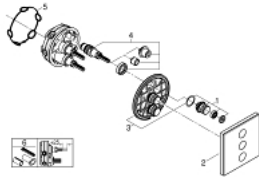

## 29 158 LS0 GROHTHERM SMARTCONTROL TRIPLE VOLUME CONTROL TRIM

### PRODUCT DESCRIPTION

- Colour: moon white/chrome
- trim set for use with GROHE Rapido SmartBox 35 600/35 604/35 601
- metal wall escutcheon with GROHE FastFixation (covered escutcheon and shaft sealing, covered fixing), retroactively 6° adjustable
- 10 mm thin profile escutcheon
- GROHE LongLife finish
- GROHE SmartControl - control the shower with intuitive push/turn button
- exchangeable symbols
- GROHE ProGrip - with knurled structure
- multiple outlets can be run simultaneously
- cover plate in moon white acrylic glass
- without roughing-in set 35 600/35 604 (please order separately)
- flow performance: outlet D = 28 l/min, outlet E = 28 l/min, outlet A = 28 l/min, outlet D+E+A = 65 l/min
- optional flow reducer for CALGreen compliance included

### SPARE PARTS

1: WC push button (Spare part-nr. 48361000)

1.1: pushbutton (Spare part-nr. 14077000)

2: Escutcheon (Spare part-nr. 48369LS0)

3: Mounting plate (Spare part-nr. 48365000)

4: Cartridge (Spare part-nr. 48359000)

4.1: Spindle (Spare part-nr. 49088000)

5: Seal (Spare part-nr. 48360000)

6: Universal extension set single-lever mixers, 25 mm (Spare part-nr. 14048000

)\*

\* Optional accessories