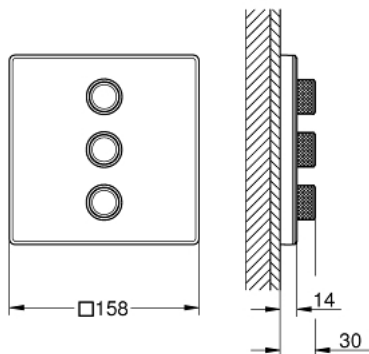

## 29 158 LS0 GROHTHERM SMARTCONTROL TRIPLE VOLUME CONTROL TRIM

### PRODUCT DESCRIPTION

- Typ: moon white/chrome
- trim set for use with GROHE Rapido SmartBox 35 600/35 604/35 601
- metal wall escutcheon with GROHE FastFixation (covered escutcheon and shaft sealing, covered fixing), retroactively 6° adjustable
- 10 mm thin profile escutcheon
- GROHE LongLife finish
- GROHE SmartControl - control the shower with intuitive push/turn button
- exchangeable symbols
- GROHE ProGrip - with knurl structure
- multiple outlets can be run simultaneously
- cover plate in moon white acrylic glass
- without roughing-in set 35 600/35 604 (please order separately)
- flow performance: outlet D = 28 l/min, outlet E = 28 l/min, outlet A = 28 l/min, outlet D+E+A = 65 l/min
- optional flow reducer for CALGreen compliance included

### SPARE PARTS

- 1: Push button (Spare part-nr. 48361000)
- 1.1: pushbutton (Spare part-nr. 14077000)
- 2: Escutcheon (Spare part-nr. 48369LS0)
- 3: Mounting plate (Spare part-nr. 48365000)
- 4: Cartridge (Spare part-nr. 48359000)
- 4.1: Spindle (Spare part-nr. 49088000)
- 5: Seal (Spare part-nr. 48360000)
- 6: Universal extension set single-lever mixers, 25 mm (Spare part-nr. 14048000)