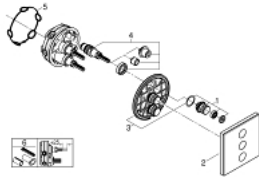

29 158 LS0 GROHTHERM SMARTCONTROL TRIPLE VOLUME CONTROL TRIM

PRODUCT DESCRIPTION

- Typ: moon white/chrome
- trim set for use with GROHE Rapido SmartBox 35 600/35 604/35 601
- metal wall escutcheon with GROHE FastFixation (covered escutcheon and shaft sealing, covered fixing), retroactively 6° adjustable
- 10 mm thin profile escutcheon
- GROHE LongLife finish
- GROHE SmartControl - control the shower with intuitive push/turn button
- exchangeable symbols
- GROHE ProGrip - with knurled structure
- multiple outlets can be run simultaneously
- cover plate in moon white acrylic glass
- without roughing-in set 35 600/35 604 (please order separately)
- flow performance: outlet D = 28 l/min, outlet E = 28 l/min, outlet A = 28 l/min, outlet D+E+A = 65 l/min
- optional flow reducer for CALGreen compliance included

29 158 LS0 GROHTHERM SMARTCONTROL TRIPLE VOLUME CONTROL TRIM

SPARE PARTS

- 1: Push button (Spare part-nr. 48361000)
- 1.1: pushbutton (Spare part-nr. 14077000)
- 2: Escutcheon (Spare part-nr. 48369LS0)
- 3: Mounting plate (Spare part-nr. 48365000)
- 4: Cartridge (Spare part-nr. 48359000)
- 4.1: Spindle (Spare part-nr. 49088000)
- 5: Seal (Spare part-nr. 48360000)
- 6: Universal extension set single-lever mixers, 25 mm (Spare part-nr. 14048000)