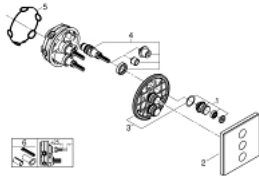

## 29 158 LS0 GROHTHERM SMARTCONTROL TRIPLE VOLUME CONTROL TRIM

### PRODUCT DESCRIPTION

- Typ: moon white/chrome
- trim set for use with GROHE Rapido SmartBox 35 600/35 604/35 601
- metal wall escutcheon with GROHE FastFixation (covered escutcheon and shaft sealing, covered fixing), retroactively 6° adjustable
- 10 mm thin profile escutcheon
- GROHE LongLife finish
- GROHE SmartControl - control the shower with intuitive push/turn button
- exchangeable symbols
- GROHE ProGrip - with knurl structure
- multiple outlets can be run simultaneously
- cover plate in moon white acrylic glass
- without roughing-in set 35 600/35 604 (please order separately)
- flow performance: outlet D = 28 l/min, outlet E = 28 l/min, outlet A = 28 l/min, outlet D+E+A = 65 l/min
- optional flow reducer for CALGreen compliance included

### SPARE PARTS

- 1: Push button (Spare part-nr. 48361000)
- 1.1: pushbutton (Spare part-nr. 14077000)
- 2: Escutcheon (Spare part-nr. 48369LS0)
- 3: Mounting plate (Spare part-nr. 48365000)
- 4: Cartridge (Spare part-nr. 48359000)
- 4.1: Spindle (Spare part-nr. 49088000)
- 5: Seal (Spare part-nr. 48360000)
- 6: Universal extension set single-lever mixers, 25 mm (Spare part-nr. 14048000)