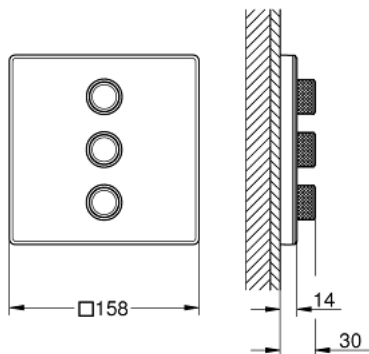

29 158 LS0 GROHTHERM SMARTCONTROL TRIPLE VOLUME CONTROL TRIM

PRODUCT DESCRIPTION

- Typ: moon white/chrome
- trim set for use with GROHE Rapido SmartBox 35 600/35 604/35 601
- metal wall escutcheon with GROHE FastFixation (covered escutcheon and shaft sealing, covered fixing), retroactively 6° adjustable
- 10 mm thin profile escutcheon
- GROHE LongLife finish
- GROHE SmartControl - control the shower with intuitive push/turn button
- exchangeable symbols
- GROHE ProGrip - with knurled structure
- multiple outlets can be run simultaneously
- cover plate in moon white acrylic glass
- without roughing-in set 35 600/35 604 (please order separately)
- flow performance: outlet D = 28 l/min, outlet E = 28 l/min, outlet A = 28 l/min, outlet D+E+A = 65 l/min
- optional flow reducer for CALGreen compliance included

29 158 LS0 GROHTHERM SMARTCONTROL TRIPLE VOLUME CONTROL TRIM

SPARE PARTS

- 1: Push button (Spare part-nr. 48361000)
- 1.1: pushbutton (Spare part-nr. 14077000)
- 2: Escutcheon (Spare part-nr. 48369LS0)
- 3: Mounting plate (Spare part-nr. 48365000)
- 4: Cartridge (Spare part-nr. 48359000)
- 4.1: Spindle (Spare part-nr. 49088000)
- 5: Seal (Spare part-nr. 48360000)
- 6: Universal extension set single-lever mixers, 25 mm (Spare part-nr. 14048000)