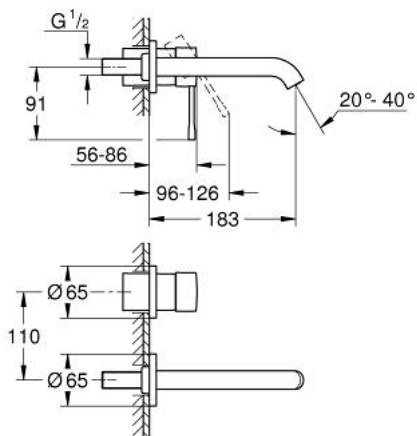

29 192 001 ESSENCE TWO-HOLE BASIN MIXER M-SIZE

PRODUCT DESCRIPTION

- Colour: chrome
- wall mounted
- trim set for use with rough-in set 23 571 000 / 32 635 000
- without concealed body
- metal escutcheon
- metal lever
- GROHE LongLife finish
- GROHE EcoJoy - less water, perfect flow
- maximum flow rate (at 3 bar): 5 l/min
- GROHE AquaGuide adjustable mousseur
- center distance 110 mm
- projection 183 mm
- min. recommended pressure 1.0 bar
- professional exclusive

29 192 001 ESSENCE TWO-HOLE BASIN MIXER M-SIZE

SPARE PARTS

- 1: Lever (Spare part-nr. 46916000)
- 2: Spout (Spare part-nr. 48638000)
- 2.1: Mousseur (Spare part-nr. 48480000)
- 2.2: Screw (Spare part-nr. 43094000)
- 3: Extension (Spare part-nr. 46943000)*
- * Optional accessories