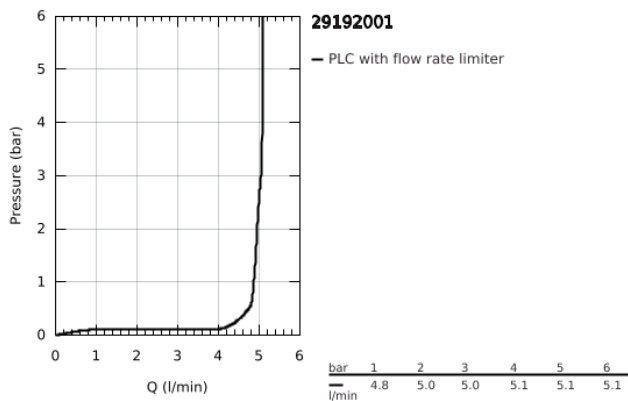

29 192 001 ESSENCE TWO-HOLE BASIN MIXER M-SIZE

PRODUCT DESCRIPTION

- Colour: chrome
- wall mounted
- trim set for use with rough-in set 23 571 000 / 32 635 000
- without concealed body
- metal escutcheon
- metal lever
- GROHE LongLife finish
- GROHE EcoJoy - less water, perfect flow
- maximum flow rate (at 3 bar): 5 l/min
- GROHE AquaGuide adjustable mousseur
- center distance 110 mm
- projection 183 mm
- min. recommended pressure 1.0 bar
- professional exclusive

29 192 001 ESSENCE TWO-HOLE BASIN MIXER M-SIZE

SPARE PARTS

- 1: Lever (Spare part-nr. 46916000)
- 2: Spout (Spare part-nr. 48638000)
- 2.1: Mousseur (Spare part-nr. 48480000)
- 2.2: Screw (Spare part-nr. 43094000)
- 3: Extension (Spare part-nr. 46943000)*
- * Optional accessories