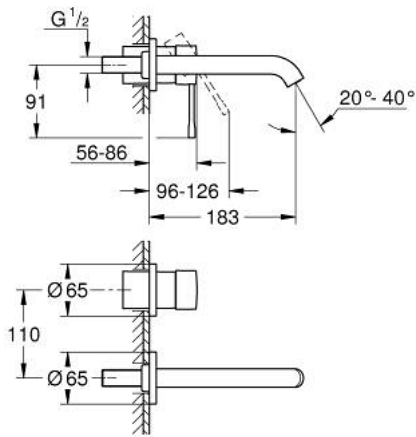

29 192 001 ESSENCE TWO-HOLE BASIN MIXER M-SIZE

PRODUCT DESCRIPTION

- Tyc: Chrome
- wall mounted
- trim set for use with rough-in set 23 571 000 / 32 635 000
- without concealed body
- metal escutcheon
- metal lever
- GROHE LongLife finish
- GROHE EcoJoy - Less water, perfect flow
- maximum flow rate (at 3 bar): 5 l/min
- GROHE AquaGuide adjustable mousseur
- center distance 110 mm
- projection 183 mm
- min. recommended pressure 1.0 bar
- professional exclusive
- replaces Essence two-hole basin mixer 19 408 xx1

29 192 001 **ESSENCE TWO-HOLE BASIN MIXER**
M-SIZE

SPARE PARTS

- 1: Lever (Spare part-nr. 46916000)
- 2: Spout (Spare part-nr. 48638000)
- 2.1: Mousseur (Spare part-nr. 48480000)
- 2.2: Screw (Spare part-nr. 43094000)
- 3: Extension (Spare part-nr. 46943000)*
- * Optional accessories