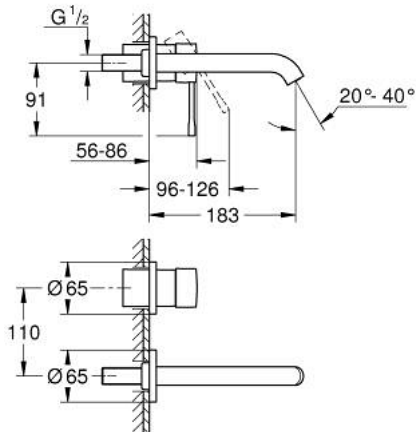

29 192 001 ESSENCE TWO-HOLE BASIN MIXER M-SIZE

PRODUCT DESCRIPTION

- Tyc: Chrome
- wall mounted
- trim set for use with rough-in set 23 571 000 / 32 635 000
- without concealed body
- metal escutcheon
- metal lever
- GROHE LongLife finish
- GROHE EcoJoy - Less water, perfect flow
- maximum flow rate (at 3 bar): 5 l/min
- GROHE AquaGuide adjustable mousseur
- center distance 110 mm
- projection 183 mm
- min. recommended pressure 1.0 bar
- professional exclusive

29 192 001 ESSENCE TWO-HOLE BASIN MIXER M-SIZE

SPARE PARTS

- 1: Lever (Spare part-nr. 46916000)
- 2: Spout (Spare part-nr. 48638000)
- 2.1: Mousseur (Spare part-nr. 48480000)
- 2.2: Screw (Spare part-nr. 43094000)
- 3: Extension (Spare part-nr. 46943000)*
- * Optional accessories