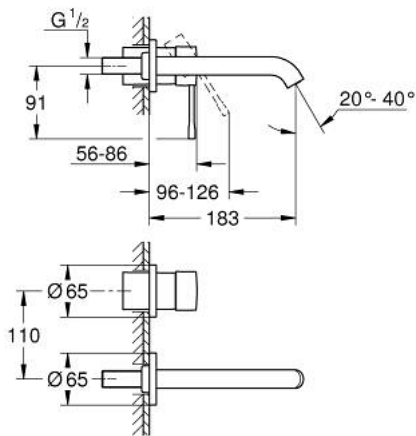

29 192 A01 ESSENCE TWO-HOLE BASIN MIXER M-SIZE

PRODUCT DESCRIPTION

- Colour: hard graphite
- wall mounted
- trim set for use with rough-in set 23 571 000 / 32 635 000
- without concealed body
- metal escutcheon
- metal lever
- GROHE LongLife finish
- GROHE EcoJoy - less water, perfect flow
- maximum flow rate (at 3 bar): 5 l/min
- GROHE AquaGuide adjustable mousseur
- center distance 110 mm
- projection 183 mm
- min. recommended pressure 1.0 bar
- professional exclusive

29 192 A01 ESSENCE TWO-HOLE BASIN MIXER M-SIZE

SPARE PARTS

- 1: Lever (Spare part-nr. 46916A00)
- 2: Spout (Spare part-nr. 48638A00)
- 2.1: Mousseur (Spare part-nr. 48480000)
- 2.2: Screw (Spare part-nr. 43094000)
- 3: Extension (Spare part-nr. 46943000)*
- * Optional accessories