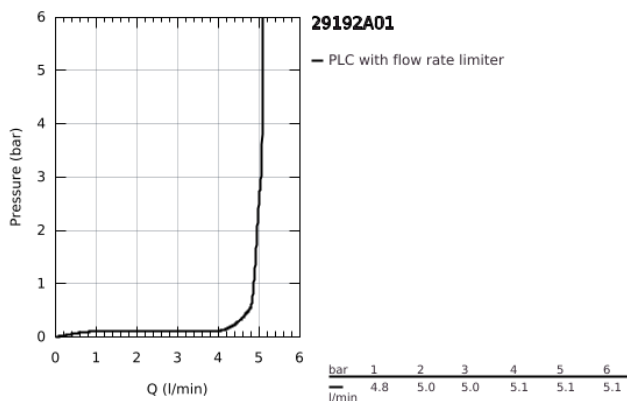

29 192 A01 ESSENCE TWO-HOLE BASIN MIXER M-SIZE

PRODUCT DESCRIPTION

- Colour: hard graphite
- wall mounted
- trim set for use with rough-in set 23 571 000 / 32 635 000
- without concealed body
- metal escutcheon
- metal lever
- GROHE LongLife finish
- GROHE EcoJoy - less water, perfect flow
- maximum flow rate (at 3 bar): 5 l/min
- GROHE AquaGuide adjustable mousseur
- center distance 110 mm
- projection 183 mm
- min. recommended pressure 1.0 bar
- professional exclusive

29 192 A01 ESSENCE TWO-HOLE BASIN MIXER M-SIZE

SPARE PARTS

- 1: Lever (Spare part-nr. 46916A00)
- 2: Spout (Spare part-nr. 48638A00)
- 2.1: Mousseur (Spare part-nr. 48480000)
- 2.2: Screw (Spare part-nr. 43094000)
- 3: Extension (Spare part-nr. 46943000)*
- * Optional accessories