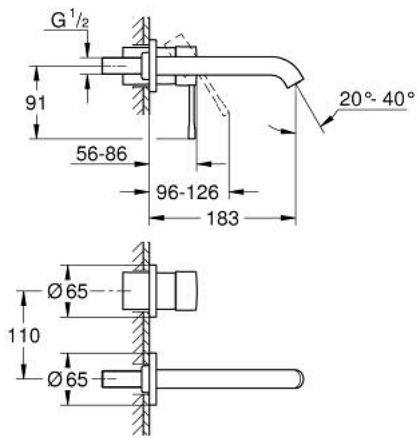

29 192 A01 ESSENCE TWO-HOLE BASIN MIXER M-SIZE

PRODUCT DESCRIPTION

- Tyc: hard graphite
- wall mounted
- trim set for use with rough-in set 23 571 000 / 32 635 000
- without concealed body
- metal escutcheon
- metal lever
- GROHE LongLife finish
- GROHE EcoJoy - Less water, perfect flow
- maximum flow rate (at 3 bar): 5 l/min
- GROHE AquaGuide adjustable mousseur
- center distance 110 mm
- projection 183 mm
- min. recommended pressure 1.0 bar
- professional exclusive

29 192 A01 ESSENCE TWO-HOLE BASIN MIXER M-SIZE

SPARE PARTS

- 1: Lever (Spare part-nr. 46916A00)
- 2: Spout (Spare part-nr. 48638A00)
- 2.1: Mousseur (Spare part-nr. 48480000)
- 2.2: Screw (Spare part-nr. 43094000)
- 3: Extension (Spare part-nr. 46943000)*
- * Optional accessories