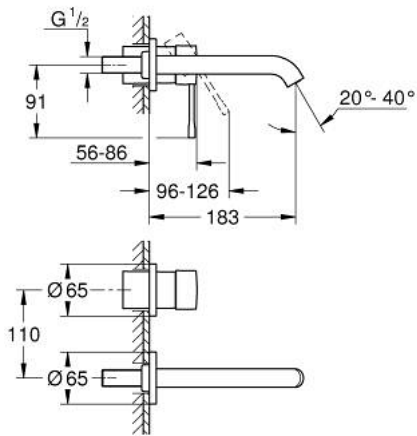

## 29 192 A01 ESSENCE TWO-HOLE BASIN MIXER M-SIZE

### PRODUCT DESCRIPTION

- Tyc: hard graphite
- wall mounted
- trim set for use with rough-in set 23 571 000 / 32 635 000
- without concealed body
- metal escutcheon
- metal lever
- GROHE LongLife finish
- GROHE EcoJoy - Less water, perfect flow
- maximum flow rate (at 3 bar): 5 l/min
- GROHE AquaGuide adjustable mousseur
- center distance 110 mm
- projection 183 mm
- min. recommended pressure 1.0 bar
- professional exclusive

### SPARE PARTS

- 1: Lever (Spare part-nr. 46916A00)
- 2: Spout (Spare part-nr. 48638A00)
- 2.1: Mousseur (Spare part-nr. 48480000)
- 2.2: Screw (Spare part-nr. 43094000)
- 3: Extension (Spare part-nr. 46943000)\*
- \* Optional accessories