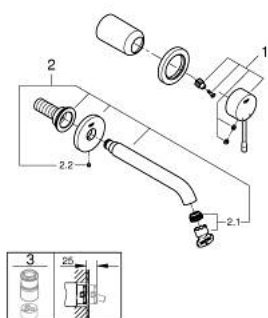

## 29 192 A01 ESSENCE TWO-HOLE BASIN MIXER M-SIZE

### PRODUCT DESCRIPTION

- Tyc: hard graphite
- wall mounted
- trim set for use with rough-in set 23 571 000 / 32 635 000
- without concealed body
- metal escutcheon
- metal lever
- GROHE LongLife finish
- GROHE EcoJoy - Less water, perfect flow
- maximum flow rate (at 3 bar): 5 l/min
- GROHE AquaGuide adjustable mousseur
- center distance 110 mm
- projection 183 mm
- min. recommended pressure 1.0 bar
- professional exclusive

### SPARE PARTS

- 1: Lever (Spare part-nr. 46916A00)
- 2: Spout (Spare part-nr. 48638A00)
- 2.1: Mousseur (Spare part-nr. 48480000)
- 2.2: Screw (Spare part-nr. 43094000)
- 3: Extension (Spare part-nr. 46943000)\*
- \* Optional accessories