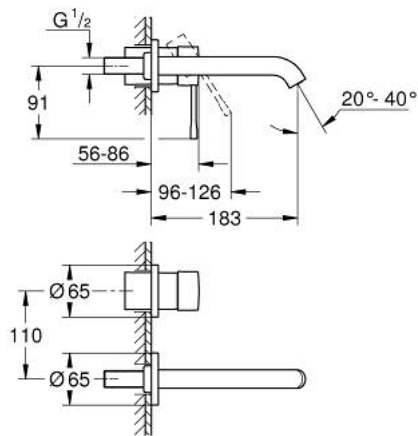

29 192 AL1 ESSENCE TWO-HOLE BASIN MIXER M-SIZE

PRODUCT DESCRIPTION

- Colour: brushed hard graphite
- wall mounted
- trim set for use with rough-in set 23 571 000 / 32 635 000
- without concealed body
- metal escutcheon
- metal lever
- GROHE LongLife finish
- GROHE EcoJoy - less water, perfect flow
- maximum flow rate (at 3 bar): 5 l/min
- GROHE AquaGuide adjustable mousseur
- center distance 110 mm
- projection 183 mm
- min. recommended pressure 1.0 bar
- professional exclusive

29 192 AL1 ESSENCE TWO-HOLE BASIN MIXER M-SIZE

SPARE PARTS

- 1: Lever (Spare part-nr. 46916AL0)
- 2: Spout (Spare part-nr. 48638AL0)
- 2.1: Mousseur (Spare part-nr. 48480000)
- 2.2: Screw (Spare part-nr. 43094000)
- 3: Extension (Spare part-nr. 46943000)*
- * Optional accessories