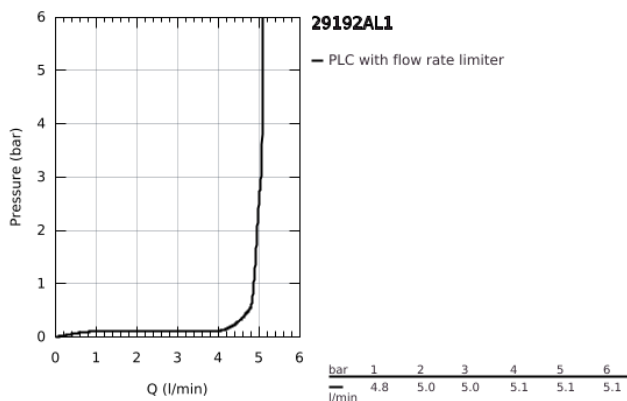

29 192 AL1 ESSENCE TWO-HOLE BASIN MIXER M-SIZE

PRODUCT DESCRIPTION

- Colour: brushed hard graphite
- wall mounted
- trim set for use with rough-in set 23 571 000 / 32 635 000
- without concealed body
- metal escutcheon
- metal lever
- GROHE LongLife finish
- GROHE EcoJoy - less water, perfect flow
- maximum flow rate (at 3 bar): 5 l/min
- GROHE AquaGuide adjustable mousseur
- center distance 110 mm
- projection 183 mm
- min. recommended pressure 1.0 bar
- professional exclusive

29 192 AL1 ESSENCE TWO-HOLE BASIN MIXER M-SIZE

SPARE PARTS

- 1: Lever (Spare part-nr. 46916AL0)
- 2: Spout (Spare part-nr. 48638AL0)
- 2.1: Mousseur (Spare part-nr. 48480000)
- 2.2: Screw (Spare part-nr. 43094000)
- 3: Extension (Spare part-nr. 46943000)*
- * Optional accessories