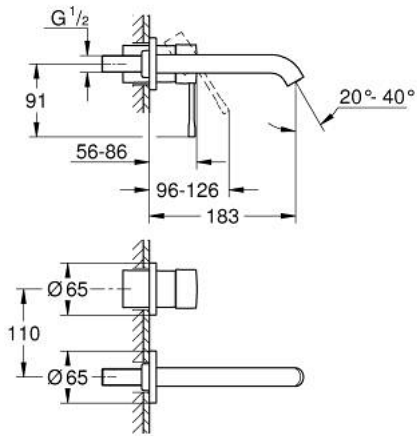

29 192 AL1 ESSENCE TWO-HOLE BASIN MIXER M-SIZE

PRODUCT DESCRIPTION

- Tyc: brushed hard graphite
- wall mounted
- trim set for use with rough-in set 23 571 000 / 32 635 000
- without concealed body
- metal escutcheon
- metal lever
- GROHE LongLife finish
- GROHE EcoJoy - Less water, perfect flow
- maximum flow rate (at 3 bar): 5 l/min
- GROHE AquaGuide adjustable mousseur
- center distance 110 mm
- projection 183 mm
- min. recommended pressure 1.0 bar
- professional exclusive

29 192 AL1 ESSENCE TWO-HOLE BASIN MIXER M-SIZE

SPARE PARTS

- 1: Lever (Spare part-nr. 46916AL0)
- 2: Spout (Spare part-nr. 48638AL0)
- 2.1: Mousseur (Spare part-nr. 48480000)
- 2.2: Screw (Spare part-nr. 43094000)
- 3: Extension (Spare part-nr. 46943000)*
- * Optional accessories