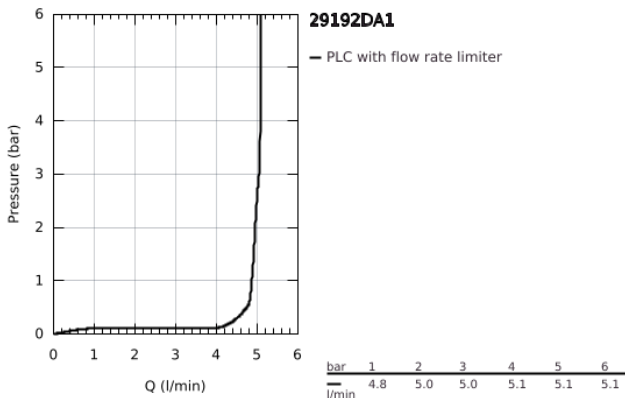

29 192 DA1 ESSENCE TWO-HOLE BASIN MIXER M-SIZE

PRODUCT DESCRIPTION

- Colour: warm sunset
- wall mounted
- trim set for use with rough-in set 23 571 000 / 32 635 000
- without concealed body
- metal escutcheon
- metal lever
- GROHE LongLife finish
- GROHE EcoJoy - less water, perfect flow
- maximum flow rate (at 3 bar): 5 l/min
- GROHE AquaGuide adjustable mousseur
- center distance 110 mm
- projection 183 mm
- min. recommended pressure 1.0 bar
- professional exclusive

29 192 DA1 ESSENCE TWO-HOLE BASIN MIXER M-SIZE

SPARE PARTS

- 1: Lever (Spare part-nr. 46916DA0)
- 2: Spout (Spare part-nr. 48638DA0)
- 2.1: Mousseur (Spare part-nr. 48480000)
- 2.2: Screw (Spare part-nr. 43094000)
- 3: Extension (Spare part-nr. 46943000)*
- * Optional accessories