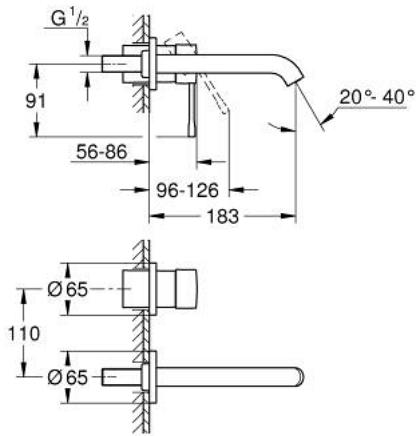

29 192 DA1 ESSENCE TWO-HOLE BASIN MIXER M-SIZE

PRODUCT DESCRIPTION

- Colour: warm sunset
- wall mounted
- trim set for use with rough-in set 23 571 000 / 32 635 000
- without concealed body
- metal escutcheon
- metal lever
- GROHE LongLife finish
- GROHE EcoJoy - less water, perfect flow
- maximum flow rate (at 3 bar): 5 l/min
- GROHE AquaGuide adjustable mousseur
- center distance 110 mm
- projection 183 mm
- min. recommended pressure 1.0 bar
- professional exclusive

29 192 DA1 ESSENCE TWO-HOLE BASIN MIXER M-SIZE

SPARE PARTS

- 1: Lever (Spare part-nr. 46916DA0)
- 2: Spout (Spare part-nr. 48638DA0)
- 2.1: Mousseur (Spare part-nr. 48480000)
- 2.2: Screw (Spare part-nr. 43094000)
- 3: Extension (Spare part-nr. 46943000)*
- * Optional accessories