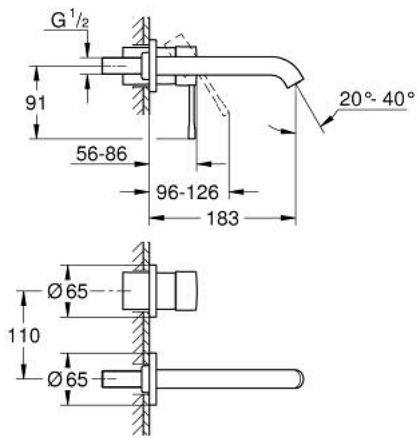

29 192 DA1 ESSENCE TWO-HOLE BASIN MIXER M-SIZE

PRODUCT DESCRIPTION

- Tyc: warm sunset
- wall mounted
- trim set for use with rough-in set 23 571 000 / 32 635 000
- without concealed body
- metal escutcheon
- metal lever
- GROHE LongLife finish
- GROHE EcoJoy - Less water, perfect flow
- maximum flow rate (at 3 bar): 5 l/min
- GROHE AquaGuide adjustable mousseur
- center distance 110 mm
- projection 183 mm
- min. recommended pressure 1.0 bar
- professional exclusive

29 192 DA1 ESSENCE TWO-HOLE BASIN MIXER M-SIZE

SPARE PARTS

- 1: Lever (Spare part-nr. 46916DA0)
 - 2: Spout (Spare part-nr. 48638DA0)
 - 2.1: Mousseur (Spare part-nr. 48480000)
 - 2.2: Screw (Spare part-nr. 43094000)
 - 3: Extension (Spare part-nr. 46943000)*
- * Optional accessories