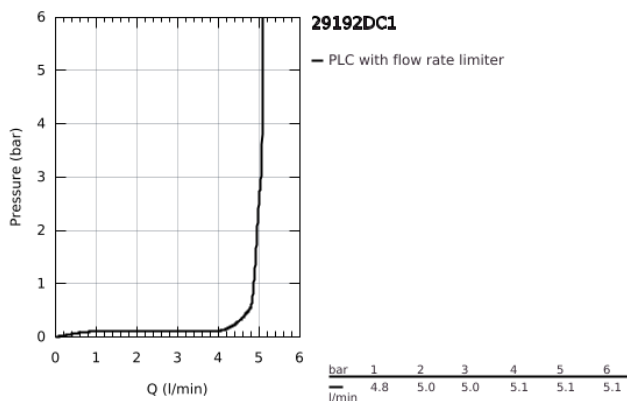

29 192 DC1 ESSENCE TWO-HOLE BASIN MIXER M-SIZE

PRODUCT DESCRIPTION

- Colour: supersteel
- wall mounted
- trim set for use with rough-in set 23 571 000 / 32 635 000
- without concealed body
- metal escutcheon
- metal lever
- GROHE LongLife finish
- GROHE EcoJoy - less water, perfect flow
- maximum flow rate (at 3 bar): 5 l/min
- GROHE AquaGuide adjustable mousseur
- center distance 110 mm
- projection 183 mm
- min. recommended pressure 1.0 bar
- professional exclusive

29 192 DC1 ESSENCE TWO-HOLE BASIN MIXER M-SIZE

SPARE PARTS

- 1: Lever (Spare part-nr. 46916DC0)
 - 2: Spout (Spare part-nr. 48638DC0)
 - 2.1: Mousseur (Spare part-nr. 48480000)
 - 2.2: Screw (Spare part-nr. 43094000)
 - 3: Extension (Spare part-nr. 46943000)*
- * Optional accessories