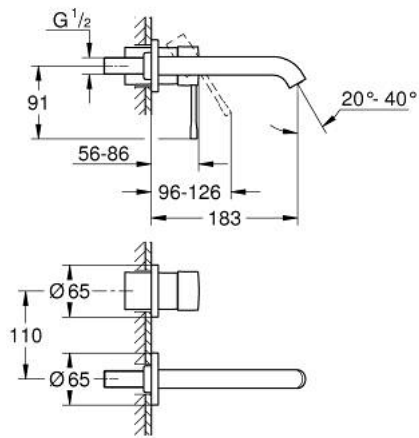

29 192 DC1 ESSENCE TWO-HOLE BASIN MIXER M-SIZE

PRODUCT DESCRIPTION

- Colour: supersteel
- wall mounted
- trim set for use with rough-in set 23 571 000 / 32 635 000
- without concealed body
- metal escutcheon
- metal lever
- GROHE LongLife finish
- GROHE EcoJoy - less water, perfect flow
- maximum flow rate (at 3 bar): 5 l/min
- GROHE AquaGuide adjustable mousseur
- center distance 110 mm
- projection 183 mm
- min. recommended pressure 1.0 bar
- professional exclusive

29 192 DC1 ESSENCE TWO-HOLE BASIN MIXER M-SIZE

SPARE PARTS

- 1: Lever (Spare part-nr. 46916DC0)
 - 2: Spout (Spare part-nr. 48638DC0)
 - 2.1: Mousseur (Spare part-nr. 48480000)
 - 2.2: Screw (Spare part-nr. 43094000)
 - 3: Extension (Spare part-nr. 46943000)*
- * Optional accessories