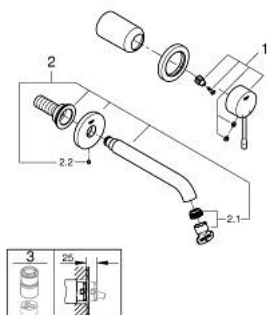

29 192 DC1 ESSENCE TWO-HOLE BASIN MIXER M-SIZE

PRODUCT DESCRIPTION

- Tyc: supersteel
- wall mounted
- trim set for use with rough-in set 23 571 000 / 32 635 000
- without concealed body
- metal escutcheon
- metal lever
- GROHE LongLife finish
- GROHE EcoJoy - Less water, perfect flow
- maximum flow rate (at 3 bar): 5 l/min
- GROHE AquaGuide adjustable mousseur
- center distance 110 mm
- projection 183 mm
- min. recommended pressure 1.0 bar
- professional exclusive

29 192 DC1 ESSENCE TWO-HOLE BASIN MIXER M-SIZE

SPARE PARTS

- 1: Lever (Spare part-nr. 46916DC0)
- 2: Spout (Spare part-nr. 48638DC0)
- 2.1: Mousseur (Spare part-nr. 48480000)
- 2.2: Screw (Spare part-nr. 43094000)
- 3: Extension (Spare part-nr. 46943000)*
- * Optional accessories