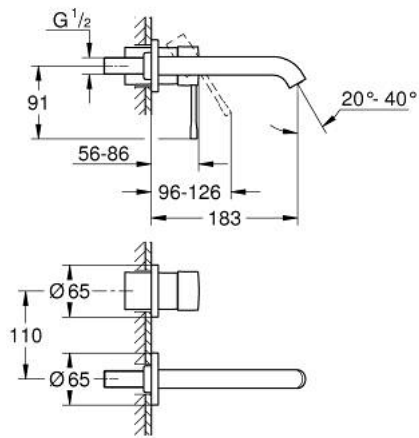

29 192 DC1 ESSENCE TWO-HOLE BASIN MIXER M-SIZE

PRODUCT DESCRIPTION

- Typ: supersteel
- wall mounted
- trim set for use with rough-in set 23 571 000 / 32 635 000
- without concealed body
- metal escutcheon
- metal lever
- GROHE LongLife finish
- GROHE EcoJoy - Less water, perfect flow
- maximum flow rate (at 3 bar): 5 l/min
- GROHE AquaGuide adjustable mousseur
- center distance 110 mm
- projection 183 mm
- min. recommended pressure 1.0 bar
- professional exclusive

29 192 DC1 ESSENCE TWO-HOLE BASIN MIXER M-SIZE

SPARE PARTS

- 1: Lever (Spare part-nr. 46916DC0)
 - 2: Spout (Spare part-nr. 48638DC0)
 - 2.1: Mousseur (Spare part-nr. 48480000)
 - 2.2: Screw (Spare part-nr. 43094000)
 - 3: Extension (Spare part-nr. 46943000)*
- * Optional accessories