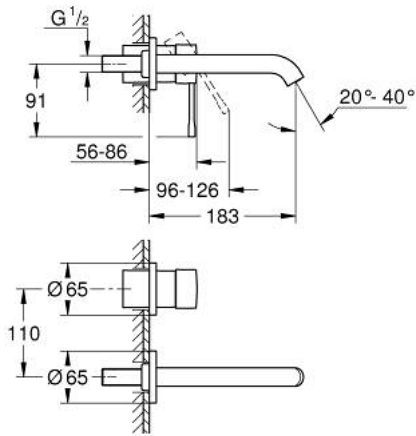

29 192 DL1 ESSENCE TWO-HOLE BASIN MIXER M-SIZE

PRODUCT DESCRIPTION

- Colour: brushed warm sunset
- wall mounted
- trim set for use with rough-in set 23 571 000 / 32 635 000
- without concealed body
- metal escutcheon
- metal lever
- GROHE LongLife finish
- GROHE EcoJoy - less water, perfect flow
- maximum flow rate (at 3 bar): 5 l/min
- GROHE AquaGuide adjustable mousseur
- center distance 110 mm
- projection 183 mm
- min. recommended pressure 1.0 bar
- professional exclusive

29 192 DL1 ESSENCE TWO-HOLE BASIN MIXER M-SIZE

SPARE PARTS

- 1: Lever (Spare part-nr. 46916DL0)
 - 2: Spout (Spare part-nr. 48638DL0)
 - 2.1: Mousseur (Spare part-nr. 48480000)
 - 2.2: Screw (Spare part-nr. 43094000)
 - 3: Extension (Spare part-nr. 46943000)*
- * Optional accessories