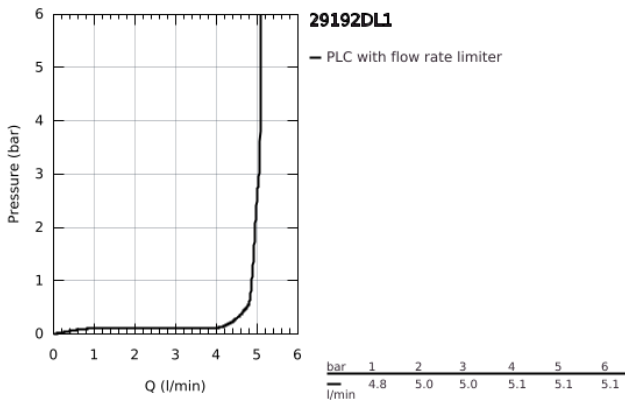

29 192 DL1 ESSENCE TWO-HOLE BASIN MIXER M-SIZE

PRODUCT DESCRIPTION

- Colour: brushed warm sunset
- wall mounted
- trim set for use with rough-in set 23 571 000 / 32 635 000
- without concealed body
- metal escutcheon
- metal lever
- GROHE LongLife finish
- GROHE EcoJoy - less water, perfect flow
- maximum flow rate (at 3 bar): 5 l/min
- GROHE AquaGuide adjustable mousseur
- center distance 110 mm
- projection 183 mm
- min. recommended pressure 1.0 bar
- professional exclusive

29 192 DL1 ESSENCE TWO-HOLE BASIN MIXER M-SIZE

SPARE PARTS

- 1: Lever (Spare part-nr. 46916DL0)
 - 2: Spout (Spare part-nr. 48638DL0)
 - 2.1: Mousseur (Spare part-nr. 48480000)
 - 2.2: Screw (Spare part-nr. 43094000)
 - 3: Extension (Spare part-nr. 46943000)*
- * Optional accessories