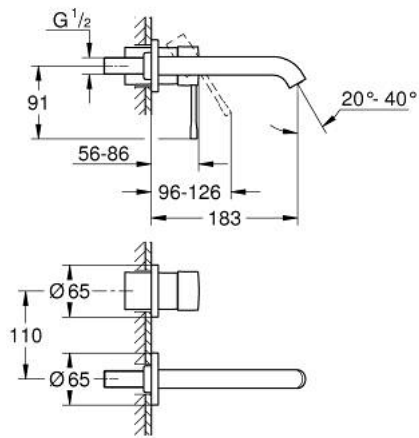

## 29 192 DL1 ESSENCE TWO-HOLE BASIN MIXER M-SIZE

### PRODUCT DESCRIPTION

- Tyc: brushed warm sunset
- wall mounted
- trim set for use with rough-in set 23 571 000 / 32 635 000
- without concealed body
- metal escutcheon
- metal lever
- GROHE LongLife finish
- GROHE EcoJoy - Less water, perfect flow
- maximum flow rate (at 3 bar): 5 l/min
- GROHE AquaGuide adjustable mousseur
- center distance 110 mm
- projection 183 mm
- min. recommended pressure 1.0 bar
- professional exclusive

### SPARE PARTS

- 1: Lever (Spare part-nr. 46916DL0)
  - 2: Spout (Spare part-nr. 48638DL0)
  - 2.1: Mousseur (Spare part-nr. 48480000)
  - 2.2: Screw (Spare part-nr. 43094000)
  - 3: Extension (Spare part-nr. 46943000)\*
- \* Optional accessories