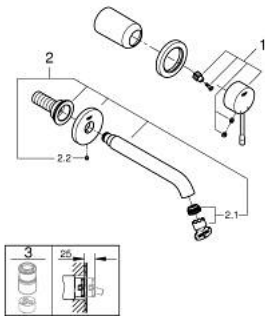

29 192 DL1 ESSENCE TWO-HOLE BASIN MIXER M-SIZE

PRODUCT DESCRIPTION

- Tyc: brushed warm sunset
- wall mounted
- trim set for use with rough-in set 23 571 000 / 32 635 000
- without concealed body
- metal escutcheon
- metal lever
- GROHE LongLife finish
- GROHE EcoJoy - Less water, perfect flow
- maximum flow rate (at 3 bar): 5 l/min
- GROHE AquaGuide adjustable mousseur
- center distance 110 mm
- projection 183 mm
- min. recommended pressure 1.0 bar
- professional exclusive

29 192 DL1 ESSENCE TWO-HOLE BASIN MIXER M-SIZE

SPARE PARTS

- 1: Lever (Spare part-nr. 46916DL0)
- 2: Spout (Spare part-nr. 48638DL0)
- 2.1: Mousseur (Spare part-nr. 48480000)
- 2.2: Screw (Spare part-nr. 43094000)
- 3: Extension (Spare part-nr. 46943000)*
- * Optional accessories