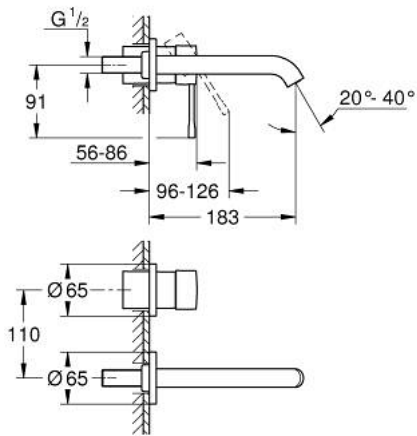

29 192 DL1 ESSENCE TWO-HOLE BASIN MIXER M-SIZE

PRODUCT DESCRIPTION

- Tyc: brushed warm sunset
- wall mounted
- trim set for use with rough-in set 23 571 000 / 32 635 000
- without concealed body
- metal escutcheon
- metal lever
- GROHE LongLife finish
- GROHE EcoJoy - Less water, perfect flow
- maximum flow rate (at 3 bar): 5 l/min
- GROHE AquaGuide adjustable mousseur
- center distance 110 mm
- projection 183 mm
- min. recommended pressure 1.0 bar
- professional exclusive

29 192 DL1 ESSENCE TWO-HOLE BASIN MIXER M-SIZE

SPARE PARTS

- 1: Lever (Spare part-nr. 46916DL0)
- 2: Spout (Spare part-nr. 48638DL0)
- 2.1: Mousseur (Spare part-nr. 48480000)
- 2.2: Screw (Spare part-nr. 43094000)
- 3: Extension (Spare part-nr. 46943000)*
- * Optional accessories