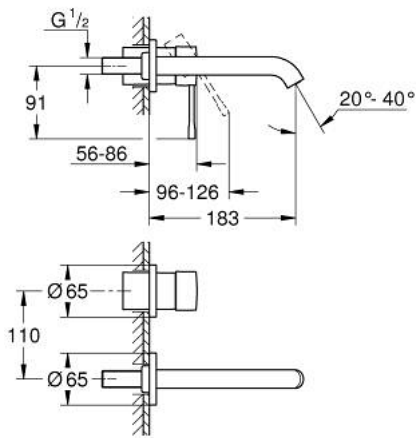

29 192 GL1 ESSENCE TWO-HOLE BASIN MIXER M-SIZE

PRODUCT DESCRIPTION

- Colour: cool sunrise
- wall mounted
- trim set for use with rough-in set 23 571 000 / 32 635 000
- without concealed body
- metal escutcheon
- metal lever
- GROHE LongLife finish
- GROHE EcoJoy - less water, perfect flow
- maximum flow rate (at 3 bar): 5 l/min
- GROHE AquaGuide adjustable mousseur
- center distance 110 mm
- projection 183 mm
- min. recommended pressure 1.0 bar
- professional exclusive

29 192 GL1 ESSENCE TWO-HOLE BASIN MIXER M-SIZE

SPARE PARTS

- 1: Lever (Spare part-nr. 46916GL0)
- 2: Spout (Spare part-nr. 48638GL0)
- 2.1: Mousseur (Spare part-nr. 48480000)
- 2.2: Screw (Spare part-nr. 43094000)
- 3: Extension (Spare part-nr. 46943000)*
- * Optional accessories