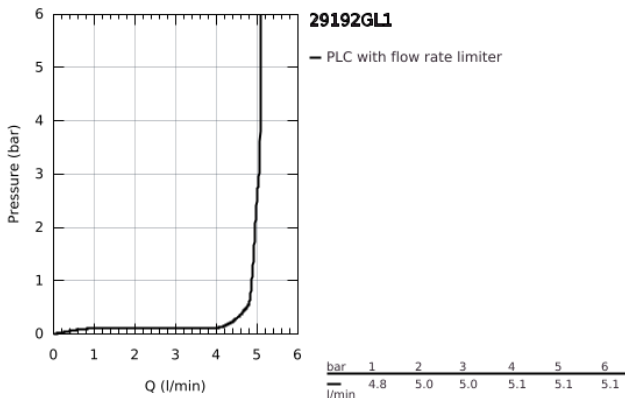

29 192 GL1 ESSENCE TWO-HOLE BASIN MIXER M-SIZE

PRODUCT DESCRIPTION

- Colour: cool sunrise
- wall mounted
- trim set for use with rough-in set 23 571 000 / 32 635 000
- without concealed body
- metal escutcheon
- metal lever
- GROHE LongLife finish
- GROHE EcoJoy - less water, perfect flow
- maximum flow rate (at 3 bar): 5 l/min
- GROHE AquaGuide adjustable mousseur
- center distance 110 mm
- projection 183 mm
- min. recommended pressure 1.0 bar
- professional exclusive

29 192 GL1 ESSENCE TWO-HOLE BASIN MIXER M-SIZE

SPARE PARTS

- 1: Lever (Spare part-nr. 46916GL0)
- 2: Spout (Spare part-nr. 48638GL0)
- 2.1: Mousseur (Spare part-nr. 48480000)
- 2.2: Screw (Spare part-nr. 43094000)
- 3: Extension (Spare part-nr. 46943000)*
- * Optional accessories