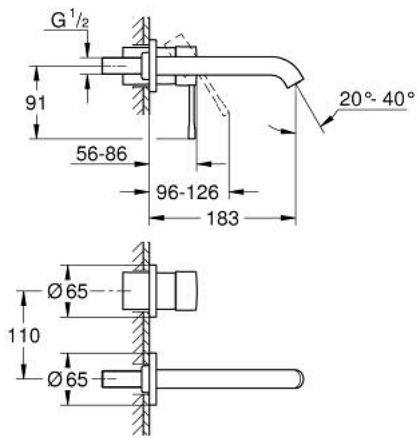

## 29 192 GL1 ESSENCE TWO-HOLE BASIN MIXER M-SIZE

### PRODUCT DESCRIPTION

- Tyc: cool sunrise
- wall mounted
- trim set for use with rough-in set 23 571 000 / 32 635 000
- without concealed body
- metal escutcheon
- metal lever
- GROHE LongLife finish
- GROHE EcoJoy - Less water, perfect flow
- maximum flow rate (at 3 bar): 5 l/min
- GROHE AquaGuide adjustable mousseur
- center distance 110 mm
- projection 183 mm
- min. recommended pressure 1.0 bar
- professional exclusive

### SPARE PARTS

- 1: Lever (Spare part-nr. 46916GL0)
  - 2: Spout (Spare part-nr. 48638GL0)
  - 2.1: Mousseur (Spare part-nr. 48480000)
  - 2.2: Screw (Spare part-nr. 43094000)
  - 3: Extension (Spare part-nr. 46943000)\*
- \* Optional accessories