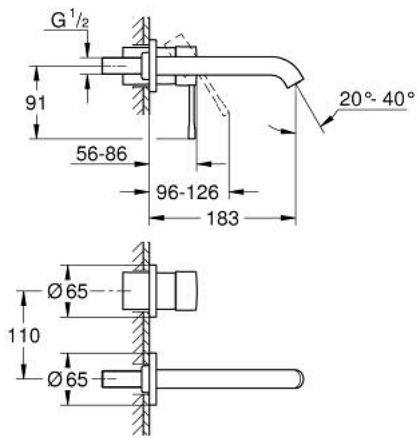

## 29 192 GL1 ESSENCE TWO-HOLE BASIN MIXER M-SIZE

### PRODUCT DESCRIPTION

- Typ: cool sunrise
- wall mounted
- trim set for use with rough-in set 23 571 000 / 32 635 000
- without concealed body
- metal escutcheon
- metal lever
- GROHE LongLife finish
- GROHE EcoJoy - Less water, perfect flow
- maximum flow rate (at 3 bar): 5 l/min
- GROHE AquaGuide adjustable mousseur
- center distance 110 mm
- projection 183 mm
- min. recommended pressure 1.0 bar
- professional exclusive

### SPARE PARTS

- 1: Lever (Spare part-nr. 46916GL0)
- 2: Spout (Spare part-nr. 48638GL0)
- 2.1: Mousseur (Spare part-nr. 48480000)
- 2.2: Screw (Spare part-nr. 43094000)
- 3: Extension (Spare part-nr. 46943000)\*
- \* Optional accessories