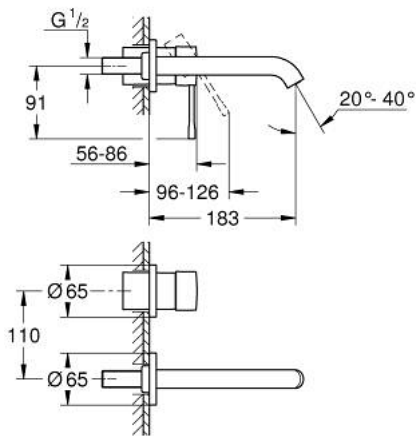

29 192 GN1 ESSENCE TWO-HOLE BASIN MIXER M-SIZE

PRODUCT DESCRIPTION

- Colour: brushed cool sunrise
- wall mounted
- trim set for use with rough-in set 23 571 000 / 32 635 000
- without concealed body
- metal escutcheon
- metal lever
- GROHE LongLife finish
- GROHE EcoJoy - less water, perfect flow
- maximum flow rate (at 3 bar): 5 l/min
- GROHE AquaGuide adjustable mousseur
- center distance 110 mm
- projection 183 mm
- min. recommended pressure 1.0 bar
- professional exclusive

29 192 GN1 ESSENCE TWO-HOLE BASIN MIXER M-SIZE

SPARE PARTS

- 1: Lever (Spare part-nr. 46916GN0)
- 2: Spout (Spare part-nr. 48638GN0)
- 2.1: Mousseur (Spare part-nr. 48480000)
- 2.2: Screw (Spare part-nr. 43094000)
- 3: Extension (Spare part-nr. 46943000)*
- * Optional accessories