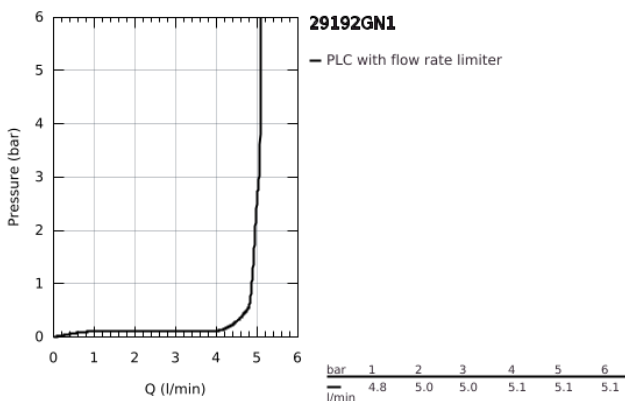

29 192 GN1 ESSENCE TWO-HOLE BASIN MIXER M-SIZE

PRODUCT DESCRIPTION

- Colour: brushed cool sunrise
- wall mounted
- trim set for use with rough-in set 23 571 000 / 32 635 000
- without concealed body
- metal escutcheon
- metal lever
- GROHE LongLife finish
- GROHE EcoJoy - less water, perfect flow
- maximum flow rate (at 3 bar): 5 l/min
- GROHE AquaGuide adjustable mousseur
- center distance 110 mm
- projection 183 mm
- min. recommended pressure 1.0 bar
- professional exclusive

29 192 GN1 ESSENCE TWO-HOLE BASIN MIXER M-SIZE

SPARE PARTS

- 1: Lever (Spare part-nr. 46916GN0)
- 2: Spout (Spare part-nr. 48638GN0)
- 2.1: Mousseur (Spare part-nr. 48480000)
- 2.2: Screw (Spare part-nr. 43094000)
- 3: Extension (Spare part-nr. 46943000)*
- * Optional accessories