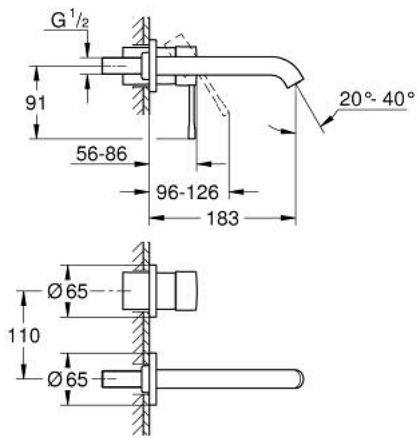

## 29 192 GN1 ESSENCE TWO-HOLE BASIN MIXER M-SIZE

### PRODUCT DESCRIPTION

- Tyc: brushed cool sunrise
- wall mounted
- trim set for use with rough-in set 23 571 000 / 32 635 000
- without concealed body
- metal escutcheon
- metal lever
- GROHE LongLife finish
- GROHE EcoJoy - Less water, perfect flow
- maximum flow rate (at 3 bar): 5 l/min
- GROHE AquaGuide adjustable mousseur
- center distance 110 mm
- projection 183 mm
- min. recommended pressure 1.0 bar
- professional exclusive

### SPARE PARTS

- 1: Lever (Spare part-nr. 46916GN0)
- 2: Spout (Spare part-nr. 48638GN0)
- 2.1: Mousseur (Spare part-nr. 48480000)
- 2.2: Screw (Spare part-nr. 43094000)
- 3: Extension (Spare part-nr. 46943000)\*
- \* Optional accessories