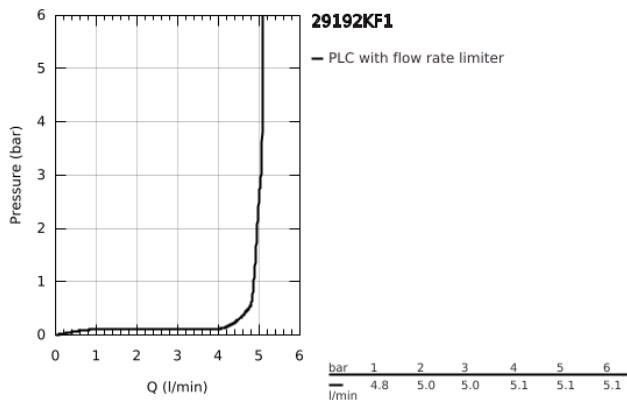

29 192 KF1 ESSENCE TWO-HOLE BASIN MIXER M-SIZE

PRODUCT DESCRIPTION

- Colour: phantom black
- wall mounted
- trim set for use with rough-in set 23 571 000 / 32 635 000
- without concealed body
- metal escutcheon
- metal lever
- GROHE EcoJoy - less water, perfect flow
- maximum flow rate (at 3 bar): 5 l/min
- GROHE AquaGuide adjustable mousseur
- center distance 110 mm
- projection 183 mm
- min. recommended pressure 1.0 bar
- professional exclusive

29 192 KF1 ESSENCE TWO-HOLE BASIN MIXER M-SIZE

SPARE PARTS

- 1: Lever (Spare part-nr. 46916KF0)
 - 2: Spout (Spare part-nr. 48638KF0)
 - 2.1: Mousseur (Spare part-nr. 48480000)
 - 2.2: Screw (Spare part-nr. 43094000)
 - 3: Extension (Spare part-nr. 46943000)*
- * Optional accessories