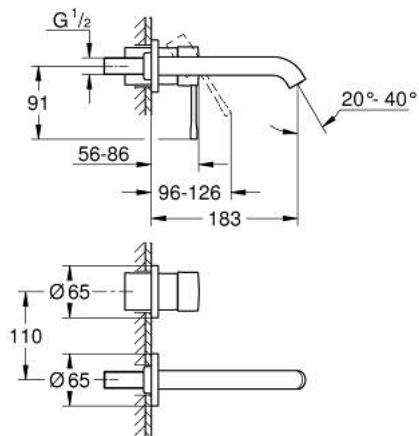

29 192 KF1 ESSENCE TWO-HOLE BASIN MIXER M-SIZE

PRODUCT DESCRIPTION

- Colour: phantom black
- wall mounted
- trim set for use with rough-in set 23 571 000 / 32 635 000
- without concealed body
- metal escutcheon
- metal lever
- GROHE EcoJoy - less water, perfect flow
- maximum flow rate (at 3 bar): 5 l/min
- GROHE AquaGuide adjustable mousseur
- center distance 110 mm
- projection 183 mm
- min. recommended pressure 1.0 bar
- professional exclusive

29 192 KF1 ESSENCE TWO-HOLE BASIN MIXER M-SIZE

SPARE PARTS

- 1: Lever (Spare part-nr. 46916KF0)
 - 2: Spout (Spare part-nr. 48638KF0)
 - 2.1: Mousseur (Spare part-nr. 48480000)
 - 2.2: Screw (Spare part-nr. 43094000)
 - 3: Extension (Spare part-nr. 46943000)*
- * Optional accessories