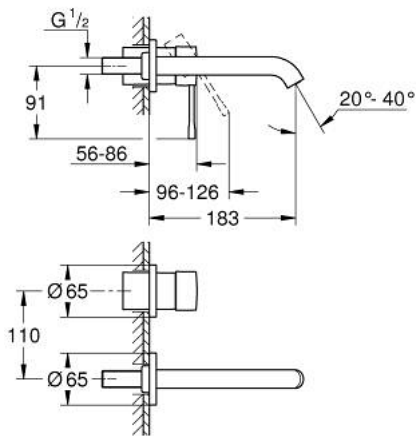

## 29 192 KF1 ESSENCE TWO-HOLE BASIN MIXER M-SIZE

### PRODUCT DESCRIPTION

- Tyc: phantom black
- wall mounted
- trim set for use with rough-in set 23 571 000 / 32 635 000
- without concealed body
- metal escutcheon
- metal lever
- GROHE EcoJoy - Less water, perfect flow
- maximum flow rate (at 3 bar): 5 l/min
- GROHE AquaGuide adjustable mousseur
- center distance 110 mm
- projection 183 mm
- min. recommended pressure 1.0 bar
- professional exclusive

### SPARE PARTS

- 1: Lever (Spare part-nr. 46916KF0)
- 2: Spout (Spare part-nr. 48638KF0)
- 2.1: Mousseur (Spare part-nr. 48480000)
- 2.2: Screw (Spare part-nr. 43094000)
- 3: Extension (Spare part-nr. 46943000)\*
- \* Optional accessories