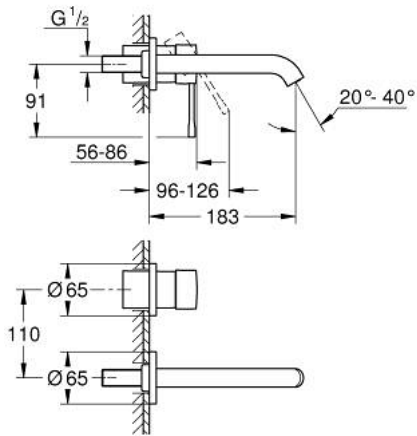

29 192 KF1 ESSENCE TWO-HOLE BASIN MIXER M-SIZE

PRODUCT DESCRIPTION

- Typ: phantom black
- wall mounted
- trim set for use with rough-in set 23 571 000 / 32 635 000
- without concealed body
- metal escutcheon
- metal lever
- GROHE EcoJoy - Less water, perfect flow
- maximum flow rate (at 3 bar): 5 l/min
- GROHE AquaGuide adjustable mousseur
- center distance 110 mm
- projection 183 mm
- min. recommended pressure 1.0 bar
- professional exclusive

29 192 KF1 ESSENCE TWO-HOLE BASIN MIXER M-SIZE

SPARE PARTS

- 1: Lever (Spare part-nr. 46916KF0)
- 2: Spout (Spare part-nr. 48638KF0)
- 2.1: Mousseur (Spare part-nr. 48480000)
- 2.2: Screw (Spare part-nr. 43094000)
- 3: Extension (Spare part-nr. 46943000)*
- * Optional accessories