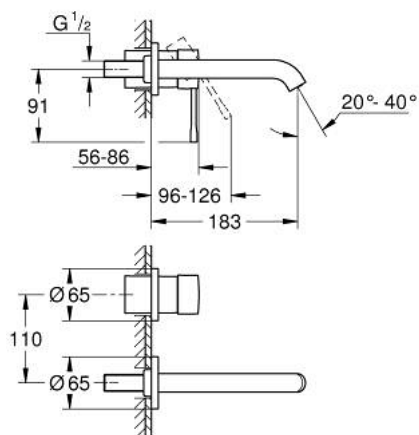

29 192 KF1 ESSENCE TWO-HOLE BASIN MIXER M-SIZE

PRODUCT DESCRIPTION

- Typ: phantom black
- wall mounted
- trim set for use with rough-in set 23 571 000 / 32 635 000
- without concealed body
- metal escutcheon
- metal lever
- GROHE EcoJoy - Less water, perfect flow
- maximum flow rate (at 3 bar): 5 l/min
- GROHE AquaGuide adjustable mousseur
- center distance 110 mm
- projection 183 mm
- min. recommended pressure 1.0 bar
- professional exclusive

29 192 KF1 ESSENCE TWO-HOLE BASIN MIXER M-SIZE

SPARE PARTS

- 1: Lever (Spare part-nr. 46916KF0)
- 2: Spout (Spare part-nr. 48638KF0)
- 2.1: Mousseur (Spare part-nr. 48480000)
- 2.2: Screw (Spare part-nr. 43094000)
- 3: Extension (Spare part-nr. 46943000)*
- * Optional accessories