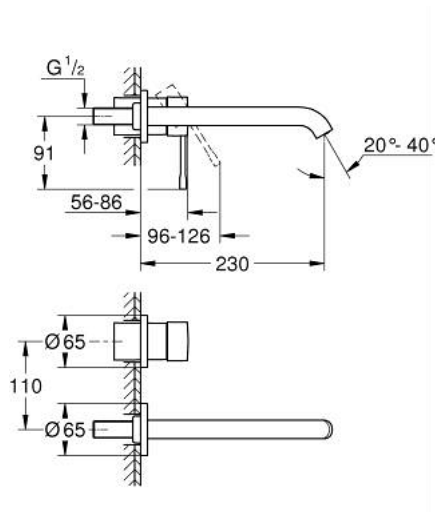

## 29 193 001 ESSENCE 2-HOLE BASIN MIXER L-SIZE

### PRODUCT DESCRIPTION

- Colour: chrome
- wall mounted
- trim set for use with rough-in set 23 571 000 / 32 635 000
- without concealed body
- metal escutcheon
- metal lever
- GROHE LongLife finish
- GROHE EcoJoy - less water, perfect flow
- maximum flow rate (at 3 bar): 5 l/min
- GROHE AquaGuide adjustable mousseur
- center distance 110 mm
- projection 230 mm
- professional exclusive

29 193 001 **ESSENCE 2-HOLE BASIN MIXER**  
**L-SIZE**

**SPARE PARTS**

- 1: Lever (Spare part-nr. 46916000)
- 2: Spout (Spare part-nr. 48639000)
- 2.1: Mousseur (Spare part-nr. 48480000)
- 2.2: Screw (Spare part-nr. 43094000)
- 3: Extension (Spare part-nr. 46943000)\*
- \* Optional accessories