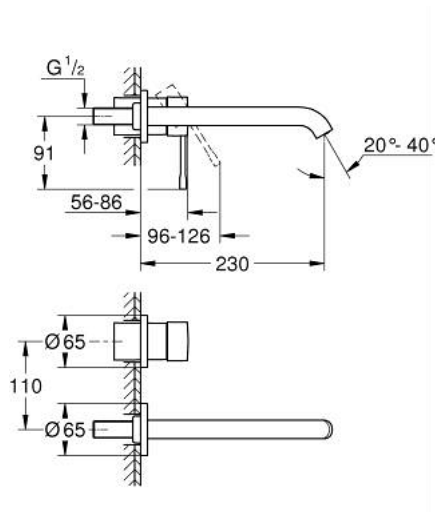

29 193 001 ESSENCE 2-HOLE BASIN MIXER L-SIZE

PRODUCT DESCRIPTION

- Colour: chrome
- wall mounted
- trim set for use with rough-in set 23 571 000 / 32 635 000
- without concealed body
- metal escutcheon
- metal lever
- GROHE LongLife finish
- GROHE EcoJoy - less water, perfect flow
- maximum flow rate (at 3 bar): 5 l/min
- GROHE AquaGuide adjustable mousseur
- center distance 110 mm
- projection 230 mm
- professional exclusive
- replaces Essence two-hole basin mixer 19 967 xx1

29 193 001 **ESSENCE 2-HOLE BASIN MIXER**
L-SIZE

SPARE PARTS

- 1: Lever (Spare part-nr. 46916000)
- 2: Spout (Spare part-nr. 48639000)
- 2.1: Mousseur (Spare part-nr. 48480000)
- 2.2: Screw (Spare part-nr. 43094000)
- 3: Extension (Spare part-nr. 46943000)*
- * Optional accessories