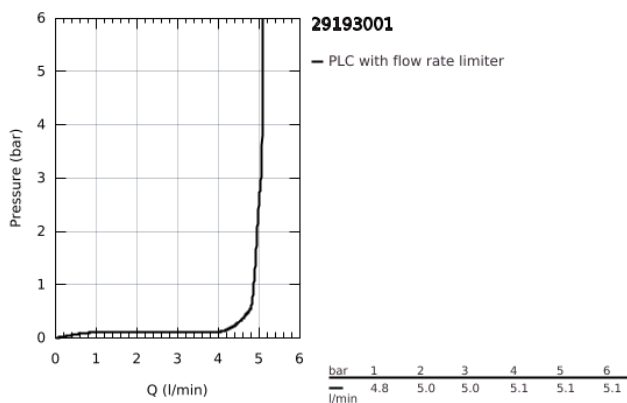

## 29 193 001 ESSENCE 2-HOLE BASIN MIXER L-SIZE

### PRODUCT DESCRIPTION

- Colour: chrome
- wall mounted
- trim set for use with rough-in set 23 571 000 / 32 635 000
- without concealed body
- metal escutcheon
- metal lever
- GROHE LongLife finish
- GROHE EcoJoy - less water, perfect flow
- maximum flow rate (at 3 bar): 5 l/min
- GROHE AquaGuide adjustable mousseur
- center distance 110 mm
- projection 230 mm
- professional exclusive

29 193 001 **ESSENCE 2-HOLE BASIN MIXER**  
**L-SIZE**

**SPARE PARTS**

- 1: Lever (Spare part-nr. 46916000)
- 2: Spout (Spare part-nr. 48639000)
- 2.1: Mousseur (Spare part-nr. 48480000)
- 2.2: Screw (Spare part-nr. 43094000)
- 3: Extension (Spare part-nr. 46943000)\*
- \* Optional accessories