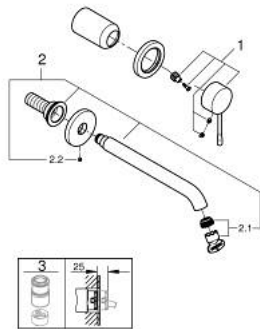

29 193 001 ESSENCE 2-HOLE BASIN MIXER L-SIZE

PRODUCT DESCRIPTION

- Colour: chrome
- wall mounted
- trim set for use with rough-in set 23 571 000 / 32 635 000
- without concealed body
- metal escutcheon
- metal lever
- GROHE LongLife finish
- GROHE EcoJoy - less water, perfect flow
- maximum flow rate (at 3 bar): 5 l/min
- GROHE AquaGuide adjustable mousseur
- center distance 110 mm
- projection 230 mm
- professional exclusive
- replaces Essence two-hole basin mixer 19 967 xx1

29 193 001 **ESSENCE 2-HOLE BASIN MIXER**
L-SIZE

SPARE PARTS

- 1: Lever (Spare part-nr. 46916000)
- 2: Spout (Spare part-nr. 48639000)
- 2.1: Mousseur (Spare part-nr. 48480000)
- 2.2: Screw (Spare part-nr. 43094000)
- 3: Extension (Spare part-nr. 46943000)*
- * Optional accessories