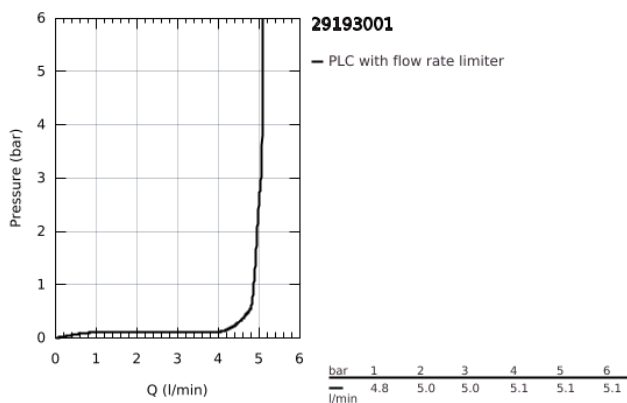

29 193 001 ESSENCE 2-HOLE BASIN MIXER L-SIZE

PRODUCT DESCRIPTION

- Colour: chrome
- wall mounted
- trim set for use with rough-in set 23 571 000 / 32 635 000
- without concealed body
- metal escutcheon
- metal lever
- GROHE LongLife finish
- GROHE EcoJoy - less water, perfect flow
- maximum flow rate (at 3 bar): 5 l/min
- GROHE AquaGuide adjustable mousseur
- center distance 110 mm
- projection 230 mm
- professional exclusive
- replaces Essence two-hole basin mixer 19 967 xx1

29 193 001 **ESSENCE 2-HOLE BASIN MIXER**
L-SIZE

SPARE PARTS

- 1: Lever (Spare part-nr. 46916000)
- 2: Spout (Spare part-nr. 48639000)
- 2.1: Mousseur (Spare part-nr. 48480000)
- 2.2: Screw (Spare part-nr. 43094000)
- 3: Extension (Spare part-nr. 46943000)*
- * Optional accessories