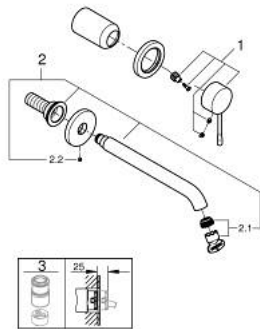

## 29 193 001 ESSENCE 2-HOLE BASIN MIXER L-SIZE

### PRODUCT DESCRIPTION

- Tyc: Chrome
- wall mounted
- trim set for use with rough-in set 23 571 000 / 32 635 000
- without concealed body
- metal escutcheon
- metal lever
- GROHE LongLife finish
- GROHE EcoJoy - Less water, perfect flow
- maximum flow rate (at 3 bar): 5 l/min
- GROHE AquaGuide adjustable mousseur
- center distance 110 mm
- projection 230 mm
- professional exclusive
- replaces Essence two-hole basin mixer 19 967 xx1

29 193 001 **ESSENCE 2-HOLE BASIN MIXER**  
**L-SIZE**

**SPARE PARTS**

- 1: Lever (Spare part-nr. 46916000)
- 2: Spout (Spare part-nr. 48639000)
- 2.1: Mousseur (Spare part-nr. 48480000)
- 2.2: Screw (Spare part-nr. 43094000)
- 3: Extension (Spare part-nr. 46943000)\*
- \* Optional accessories