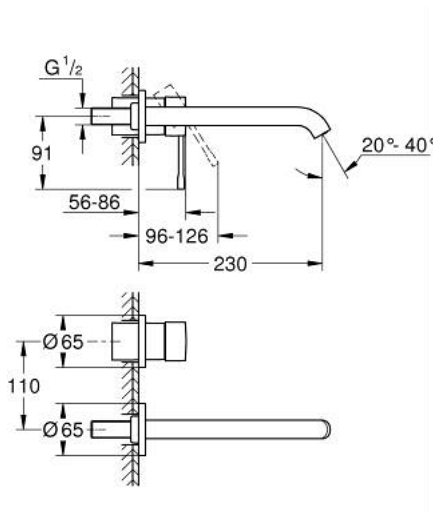

## 29 193 001 ESSENCE 2-HOLE BASIN MIXER L-SIZE

### PRODUCT DESCRIPTION

- Tyc: Chrome
- wall mounted
- trim set for use with rough-in set 23 571 000 / 32 635 000
- without concealed body
- metal escutcheon
- metal lever
- GROHE LongLife finish
- GROHE EcoJoy - Less water, perfect flow
- maximum flow rate (at 3 bar): 5 l/min
- GROHE AquaGuide adjustable mousseur
- center distance 110 mm
- projection 230 mm
- professional exclusive
- replaces Essence two-hole basin mixer 19 967 xx1

29 193 001 **ESSENCE 2-HOLE BASIN MIXER**  
**L-SIZE**

**SPARE PARTS**

- 1: Lever (Spare part-nr. 46916000)
- 2: Spout (Spare part-nr. 48639000)
- 2.1: Mousseur (Spare part-nr. 48480000)
- 2.2: Screw (Spare part-nr. 43094000)
- 3: Extension (Spare part-nr. 46943000)\*
- \* Optional accessories