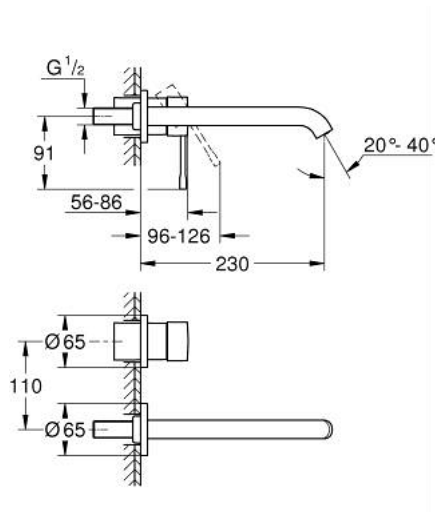

29 193 001 ESSENCE 2-HOLE BASIN MIXER L-SIZE

PRODUCT DESCRIPTION

- Tyc: Chrome
- wall mounted
- trim set for use with rough-in set 23 571 000 / 32 635 000
- without concealed body
- metal escutcheon
- metal lever
- GROHE LongLife finish
- GROHE EcoJoy - Less water, perfect flow
- maximum flow rate (at 3 bar): 5 l/min
- GROHE AquaGuide adjustable mousseur
- center distance 110 mm
- projection 230 mm
- professional exclusive

29 193 001 **ESSENCE 2-HOLE BASIN MIXER**
L-SIZE

SPARE PARTS

- 1: Lever (Spare part-nr. 46916000)
- 2: Spout (Spare part-nr. 48639000)
- 2.1: Mousseur (Spare part-nr. 48480000)
- 2.2: Screw (Spare part-nr. 43094000)
- 3: Extension (Spare part-nr. 46943000)*
- * Optional accessories