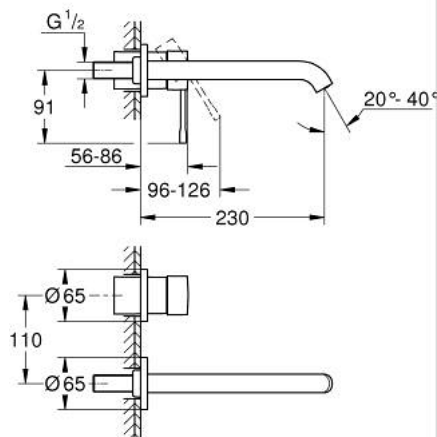

29 193 A01 ESSENCE 2-HOLE BASIN MIXER L-SIZE

PRODUCT DESCRIPTION

- Colour: hard graphite
- wall mounted
- trim set for use with rough-in set 23 571 000 / 32 635 000
- without concealed body
- metal escutcheon
- metal lever
- GROHE LongLife finish
- GROHE EcoJoy - less water, perfect flow
- maximum flow rate (at 3 bar): 5 l/min
- GROHE AquaGuide adjustable mousseur
- center distance 110 mm
- projection 230 mm
- professional exclusive

29 193 A01 ESSENCE 2-HOLE BASIN MIXER L-SIZE

SPARE PARTS

- 1: Lever (Spare part-nr. 46916A00)
- 2: Spout (Spare part-nr. 48639A00)
- 2.1: Mousseur (Spare part-nr. 48480000)
- 2.2: Screw (Spare part-nr. 43094000)
- 3: Extension (Spare part-nr. 46943000)*
- * Optional accessories