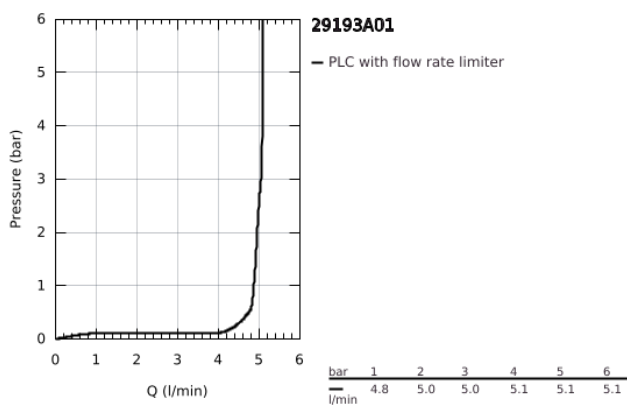

29 193 A01 ESSENCE 2-HOLE BASIN MIXER L-SIZE

PRODUCT DESCRIPTION

- Colour: hard graphite
- wall mounted
- trim set for use with rough-in set 23 571 000 / 32 635 000
- without concealed body
- metal escutcheon
- metal lever
- GROHE LongLife finish
- GROHE EcoJoy - less water, perfect flow
- maximum flow rate (at 3 bar): 5 l/min
- GROHE AquaGuide adjustable mousseur
- center distance 110 mm
- projection 230 mm
- professional exclusive

29 193 A01 ESSENCE 2-HOLE BASIN MIXER L-SIZE

SPARE PARTS

- 1: Lever (Spare part-nr. 46916A00)
- 2: Spout (Spare part-nr. 48639A00)
- 2.1: Mousseur (Spare part-nr. 48480000)
- 2.2: Screw (Spare part-nr. 43094000)
- 3: Extension (Spare part-nr. 46943000)*
- * Optional accessories