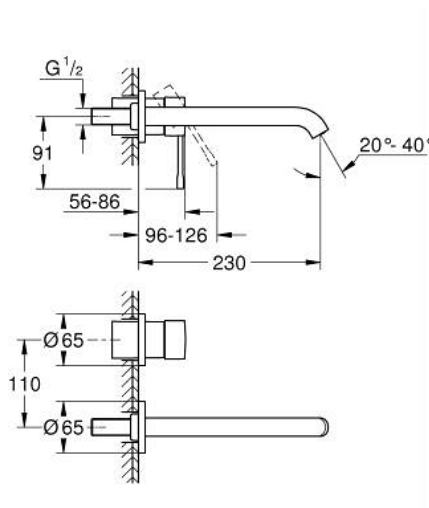

29 193 AL1 ESSENCE 2-HOLE BASIN MIXER L-SIZE

PRODUCT DESCRIPTION

- Colour: brushed hard graphite
- wall mounted
- trim set for use with rough-in set 23 571 000 / 32 635 000
- without concealed body
- metal escutcheon
- metal lever
- GROHE LongLife finish
- GROHE EcoJoy - less water, perfect flow
- maximum flow rate (at 3 bar): 5 l/min
- GROHE AquaGuide adjustable mousseur
- center distance 110 mm
- projection 230 mm
- professional exclusive

29 193 AL1 ESSENCE 2-HOLE BASIN MIXER L-SIZE

SPARE PARTS

- 1: Lever (Spare part-nr. 46916AL0)
 - 2: Spout (Spare part-nr. 48639AL0)
 - 2.1: Mousseur (Spare part-nr. 48480000)
 - 2.2: Screw (Spare part-nr. 43094000)
 - 3: Extension (Spare part-nr. 46943000)*
- * Optional accessories