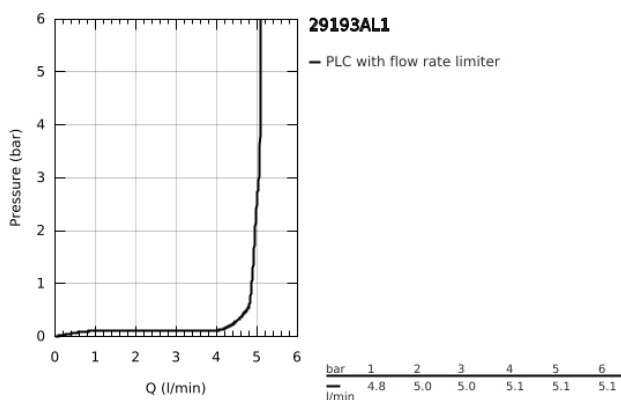

29 193 AL1 ESSENCE 2-HOLE BASIN MIXER L-SIZE

PRODUCT DESCRIPTION

- Colour: brushed hard graphite
- wall mounted
- trim set for use with rough-in set 23 571 000 / 32 635 000
- without concealed body
- metal escutcheon
- metal lever
- GROHE LongLife finish
- GROHE EcoJoy - less water, perfect flow
- maximum flow rate (at 3 bar): 5 l/min
- GROHE AquaGuide adjustable mousseur
- center distance 110 mm
- projection 230 mm
- professional exclusive

29 193 AL1 ESSENCE 2-HOLE BASIN MIXER L-SIZE

SPARE PARTS

- 1: Lever (Spare part-nr. 46916AL0)
 - 2: Spout (Spare part-nr. 48639AL0)
 - 2.1: Mousseur (Spare part-nr. 48480000)
 - 2.2: Screw (Spare part-nr. 43094000)
 - 3: Extension (Spare part-nr. 46943000)*
- * Optional accessories