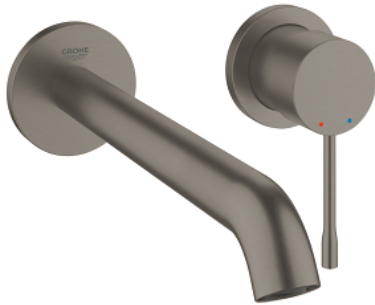

29 193 AL1 ESSENCE 2-HOLE BASIN MIXER L-SIZE

PRODUCT DESCRIPTION

- Colour: brushed hard graphite
- wall mounted
- trim set for use with rough-in set 23 571 000 / 32 635 000
- without concealed body
- metal escutcheon
- metal lever
- GROHE LongLife finish
- GROHE EcoJoy - less water, perfect flow
- maximum flow rate (at 3 bar): 5 l/min
- GROHE AquaGuide adjustable mousseur
- center distance 110 mm
- projection 230 mm
- professional exclusive

29 193 AL1 ESSENCE 2-HOLE BASIN MIXER L-SIZE

SPARE PARTS

- 1: Lever (Spare part-nr. 46916AL0)
 - 2: Spout (Spare part-nr. 48639AL0)
 - 2.1: Mousseur (Spare part-nr. 48480000)
 - 2.2: Screw (Spare part-nr. 43094000)
 - 3: Extension (Spare part-nr. 46943000)*
- * Optional accessories