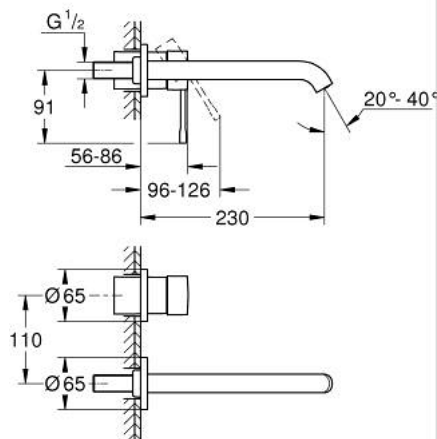

## 29 193 AL1 ESSENCE 2-HOLE BASIN MIXER L-SIZE

### PRODUCT DESCRIPTION

- Tyc: brushed hard graphite
- wall mounted
- trim set for use with rough-in set 23 571 000 / 32 635 000
- without concealed body
- metal escutcheon
- metal lever
- GROHE LongLife finish
- GROHE EcoJoy - Less water, perfect flow
- maximum flow rate (at 3 bar): 5 l/min
- GROHE AquaGuide adjustable mousseur
- center distance 110 mm
- projection 230 mm
- professional exclusive

### SPARE PARTS

- 1: Lever (Spare part-nr. 46916AL0)
- 2: Spout (Spare part-nr. 48639AL0)
- 2.1: Mousseur (Spare part-nr. 48480000)
- 2.2: Screw (Spare part-nr. 43094000)
- 3: Extension (Spare part-nr. 46943000)\*
- \* Optional accessories