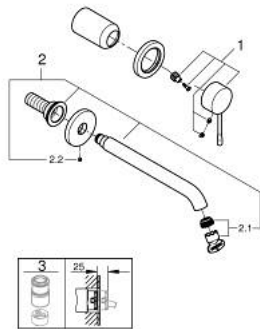

## 29 193 AL1 ESSENCE 2-HOLE BASIN MIXER L-SIZE

### PRODUCT DESCRIPTION

- Tyc: brushed hard graphite
- wall mounted
- trim set for use with rough-in set 23 571 000 / 32 635 000
- without concealed body
- metal escutcheon
- metal lever
- GROHE LongLife finish
- GROHE EcoJoy - Less water, perfect flow
- maximum flow rate (at 3 bar): 5 l/min
- GROHE AquaGuide adjustable mousseur
- center distance 110 mm
- projection 230 mm
- professional exclusive

### SPARE PARTS

- 1: Lever (Spare part-nr. 46916AL0)
- 2: Spout (Spare part-nr. 48639AL0)
- 2.1: Mousseur (Spare part-nr. 48480000)
- 2.2: Screw (Spare part-nr. 43094000)
- 3: Extension (Spare part-nr. 46943000)\*
- \* Optional accessories