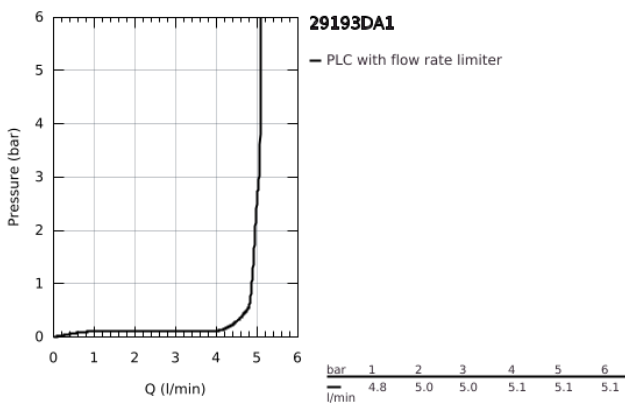

29 193 DA1 ESSENCE 2-HOLE BASIN MIXER L-SIZE

PRODUCT DESCRIPTION

- Colour: warm sunset
- wall mounted
- trim set for use with rough-in set 23 571 000 / 32 635 000
- without concealed body
- metal escutcheon
- metal lever
- GROHE LongLife finish
- GROHE EcoJoy - less water, perfect flow
- maximum flow rate (at 3 bar): 5 l/min
- GROHE AquaGuide adjustable mousseur
- center distance 110 mm
- projection 230 mm
- professional exclusive

29 193 DA1 ESSENCE 2-HOLE BASIN MIXER L-SIZE

SPARE PARTS

- 1: Lever (Spare part-nr. 46916DA0)
- 2: Spout (Spare part-nr. 48639DA0)
- 2.1: Mousseur (Spare part-nr. 48480000)
- 2.2: Screw (Spare part-nr. 43094000)
- 3: Extension (Spare part-nr. 46943000)*
- * Optional accessories