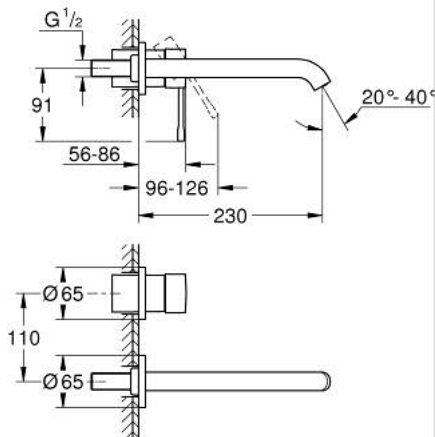

29 193 DA1 ESSENCE 2-HOLE BASIN MIXER L-SIZE

PRODUCT DESCRIPTION

- Colour: warm sunset
- wall mounted
- trim set for use with rough-in set 23 571 000 / 32 635 000
- without concealed body
- metal escutcheon
- metal lever
- GROHE LongLife finish
- GROHE EcoJoy - less water, perfect flow
- maximum flow rate (at 3 bar): 5 l/min
- GROHE AquaGuide adjustable mousseur
- center distance 110 mm
- projection 230 mm
- professional exclusive

29 193 DA1 ESSENCE 2-HOLE BASIN MIXER L-SIZE

SPARE PARTS

- 1: Lever (Spare part-nr. 46916DA0)
- 2: Spout (Spare part-nr. 48639DA0)
- 2.1: Mousseur (Spare part-nr. 48480000)
- 2.2: Screw (Spare part-nr. 43094000)
- 3: Extension (Spare part-nr. 46943000)*
- * Optional accessories