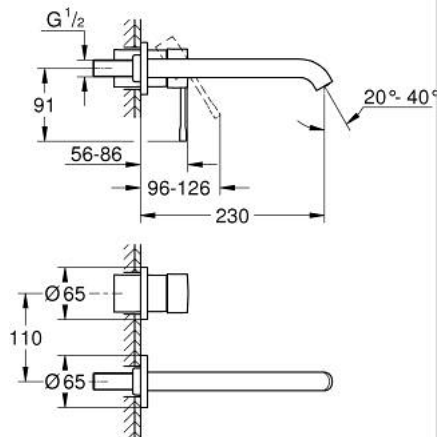

29 193 DA1 ESSENCE 2-HOLE BASIN MIXER L-SIZE

PRODUCT DESCRIPTION

- Tyc: warm sunset
- wall mounted
- trim set for use with rough-in set 23 571 000 / 32 635 000
- without concealed body
- metal escutcheon
- metal lever
- GROHE LongLife finish
- GROHE EcoJoy - Less water, perfect flow
- maximum flow rate (at 3 bar): 5 l/min
- GROHE AquaGuide adjustable mousseur
- center distance 110 mm
- projection 230 mm
- professional exclusive

29 193 DA1 ESSENCE 2-HOLE BASIN MIXER L-SIZE

SPARE PARTS

- 1: Lever (Spare part-nr. 46916DA0)
- 2: Spout (Spare part-nr. 48639DA0)
- 2.1: Mousseur (Spare part-nr. 48480000)
- 2.2: Screw (Spare part-nr. 43094000)
- 3: Extension (Spare part-nr. 46943000)*
- * Optional accessories