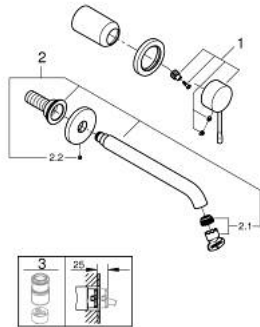

29 193 DA1 ESSENCE 2-HOLE BASIN MIXER L-SIZE

PRODUCT DESCRIPTION

- Tyc: warm sunset
- wall mounted
- trim set for use with rough-in set 23 571 000 / 32 635 000
- without concealed body
- metal escutcheon
- metal lever
- GROHE LongLife finish
- GROHE EcoJoy - Less water, perfect flow
- maximum flow rate (at 3 bar): 5 l/min
- GROHE AquaGuide adjustable mousseur
- center distance 110 mm
- projection 230 mm
- professional exclusive

29 193 DA1 ESSENCE 2-HOLE BASIN MIXER L-SIZE

SPARE PARTS

- 1: Lever (Spare part-nr. 46916DA0)
- 2: Spout (Spare part-nr. 48639DA0)
- 2.1: Mousseur (Spare part-nr. 48480000)
- 2.2: Screw (Spare part-nr. 43094000)
- 3: Extension (Spare part-nr. 46943000)*
- * Optional accessories