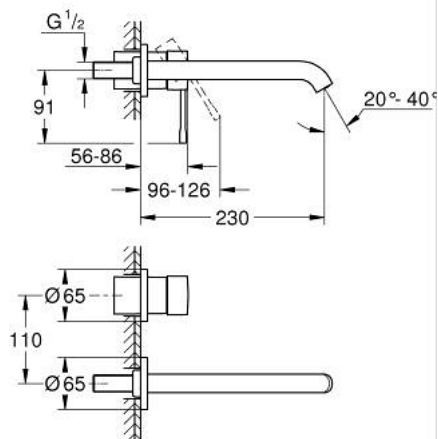

29 193 DA1 ESSENCE 2-HOLE BASIN MIXER L-SIZE

PRODUCT DESCRIPTION

- Tyc: warm sunset
- wall mounted
- trim set for use with rough-in set 23 571 000 / 32 635 000
- without concealed body
- metal escutcheon
- metal lever
- GROHE LongLife finish
- GROHE EcoJoy - Less water, perfect flow
- maximum flow rate (at 3 bar): 5 l/min
- GROHE AquaGuide adjustable mousseur
- center distance 110 mm
- projection 230 mm
- professional exclusive

29 193 DA1 ESSENCE 2-HOLE BASIN MIXER L-SIZE

SPARE PARTS

- 1: Lever (Spare part-nr. 46916DA0)
- 2: Spout (Spare part-nr. 48639DA0)
- 2.1: Mousseur (Spare part-nr. 48480000)
- 2.2: Screw (Spare part-nr. 43094000)
- 3: Extension (Spare part-nr. 46943000)*
- * Optional accessories